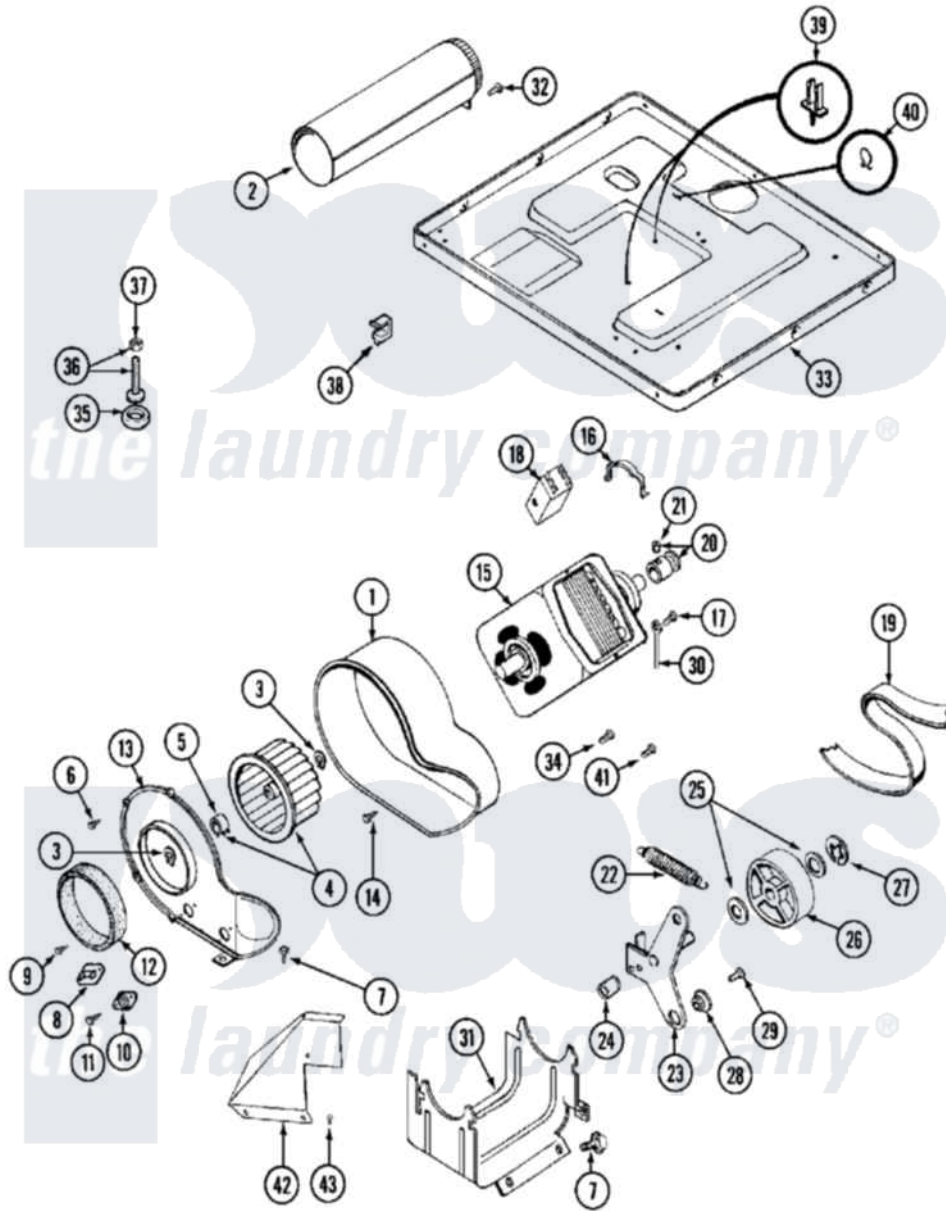

Maytag MDE12CSACW 06 - MOTOR DRIVE

Maytag [Commercial Maytag MDE12CSACW Dryer Parts](#) Parts Diagram 06 - MOTOR DRIVE
 Click on the part number to view part

Item	Original Part Number	Replaced By	Status	Part Description
001	Y312893			Housing, Blower
002	Y303442			EXHAUST DUCT ASSEMBLY
003	410233	9703438		Ring-Retrn
004	Y303836			Blower Wheel Assembly And Clamp
005	312967			Clamp, Blower Housing
006	Y312961	W10116751		Screw
007	Y313561			Screw---NA
008	303392			Thermostat, Cycling
"	306966			Thermostat, Multi-Temp Part Not Used Mdg26ct-MN Only
009	211294	90767		Screw, 8A X 3/8 HeX Washer Head Tapping
010	306604			Cut-Off, Thermal Part Not Used
011	NLA		Not Available	SCREW, THERMAL CUT-OFF
012	Y312901			Seal, Housing Cover
013	314778		Not Available	COVER, BLOWER HOUSING