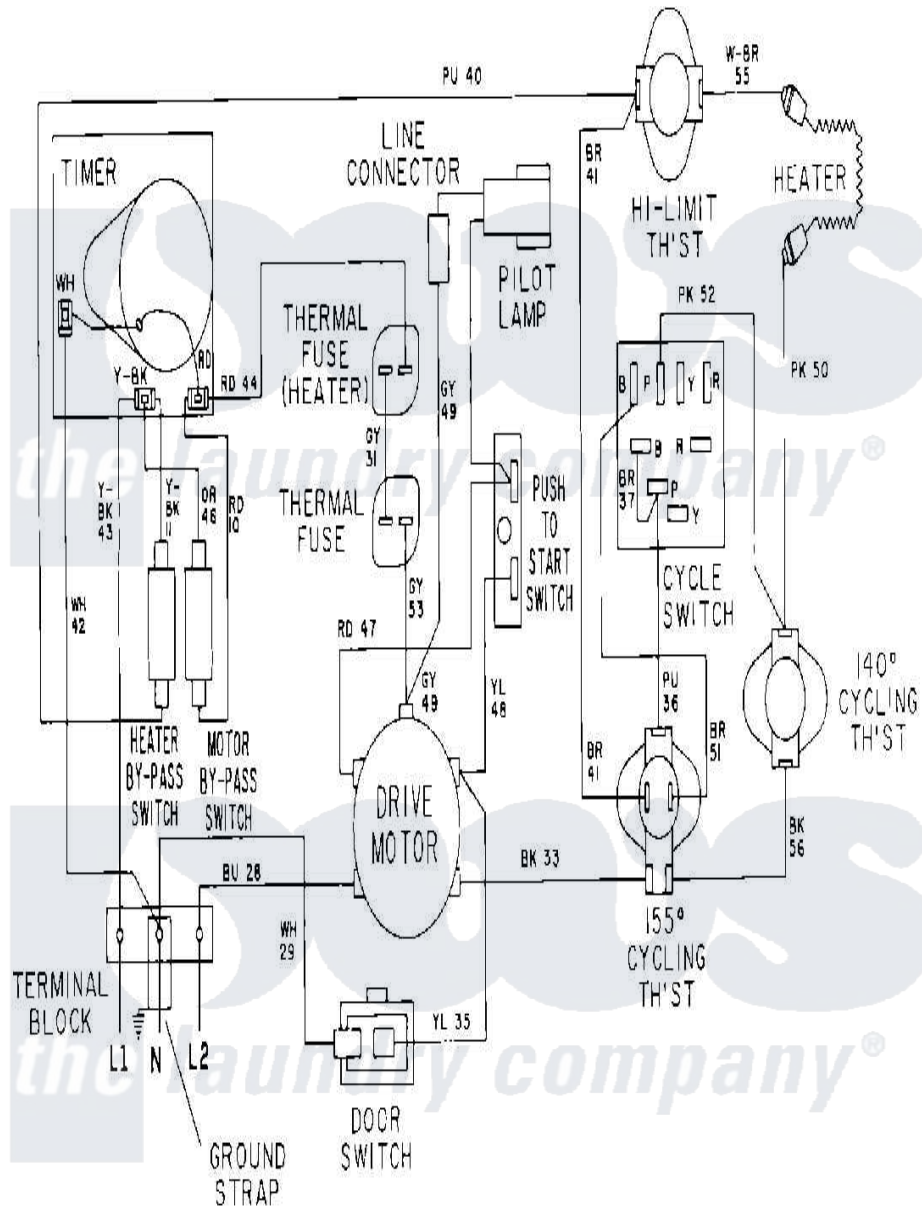

Maytag MDE12CSACW 07 - WIRING INFORMATION

Maytag [Commercial Maytag MDE12CSACW Dryer Parts](#) Parts Diagram 07 - WIRING INFORMATION
 Click on the part number to view part

| Item | Original Part Number | Replaced By | Status | Part Description |
|------|----------------------|-------------|---------------|--------------------|
| 001 | NLA | | Not Available | WIRING INFORMATION |