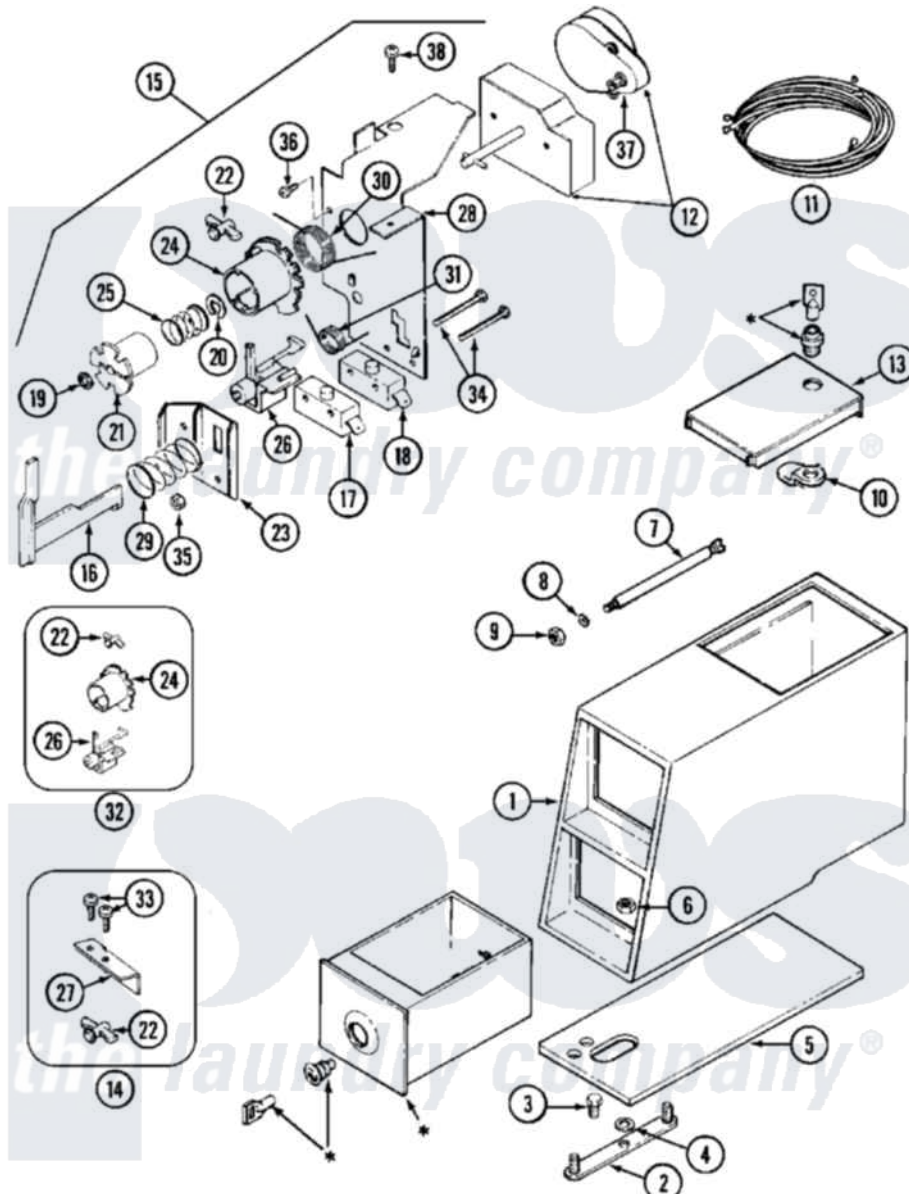

Maytag MDE12CSACW 08 - CONTROL CENTER

* CONTACT YOUR COMMERCIAL LAUNDRY DISTRIBUTOR

Maytag [Commercial Maytag MDE12CSACW Dryer Parts](#) Parts Diagram 08 - CONTROL CENTER
 Click on the part number to view part

Item	Original Part Number	Replaced By	Status	Part Description
001	22001871		Not Available	VAULT, COIN (WHT)
"	22001872	22002885		Vault, Coin
002	22001810		Not Available	STRAP, MOUNTING
003	211294	90767		Screw, 8A X 3/8 HeX Washer Head Tapping
004	910309			Washer, Mounting Strap
005	22001870			Gasket, Coin Vault
"	22001874			Gasket, Coin Vault
006	Y052740	62739		Nut, Lock
007	22001903	8576635		Bolt
008	910387			Lockwasher, Vault Assembly
009	Y052721			Nut, Terminal Block Plate
010	NLA		Not Available	CAM, LOCKING
011	33001195			Wire Harness, Timer
012	33001155	33002115		Timer
013	22001881			Grommet, Double
"	22001882			Latch, Access Door

"	22001883	214354	Screw, Top Cover To Cabnt.
"	22001910	22003679	Timer Access Door Assembly
"	22001911	22003692	Timer Access Door Assembly
014	33001688	33002598	Actuator, Dryer Kit
015	33001275		Torsion Timer Assembly
016	314337	33002968	Slider
017	305798	Not Available	BYPASS SWITCH FOR MOTOR
018	Y305799		Bypass Switch For Heater
019	211790		Lock Ring For Timer Shaft
020	Y312270		Clip, Spring Retainer
021	314330	Not Available	DRIVER FOR INDEX WHEEL (NOT INCLUDED W/KIT)
022	314335		Peg, Tine Adjustment
"	314547	Y308109	Slide And Adj. Return Bracket
023	314339		Switch And Slider Bracket
024	314546		Wheel, Index
025	211065		Spring, Index Wheel
026	314548	33002967	Actuator, Switch
027	33001708		Bracket, Coin Slide
028	33001207	33002702	Timer Bracket
029	NLA	Not Available	SPRING, HELICAL
030	314331		Spring, Torsion Return
031	314332		Spring, Actuator
032	306104		Actuator Switch Kit
033	212707	3196385	Screw
034	315277		Screw
035	Y052634	701719	Nut, Hex
036	910708	488234	Screw 8-32 X 1/4
037	Y308991		Motor, Timer
038	211168	W10139210	Screw, 8-18 X 5/16
039	22001879	22001917	Plate, Adaptor
"	NLA	Not Available	(ALM)