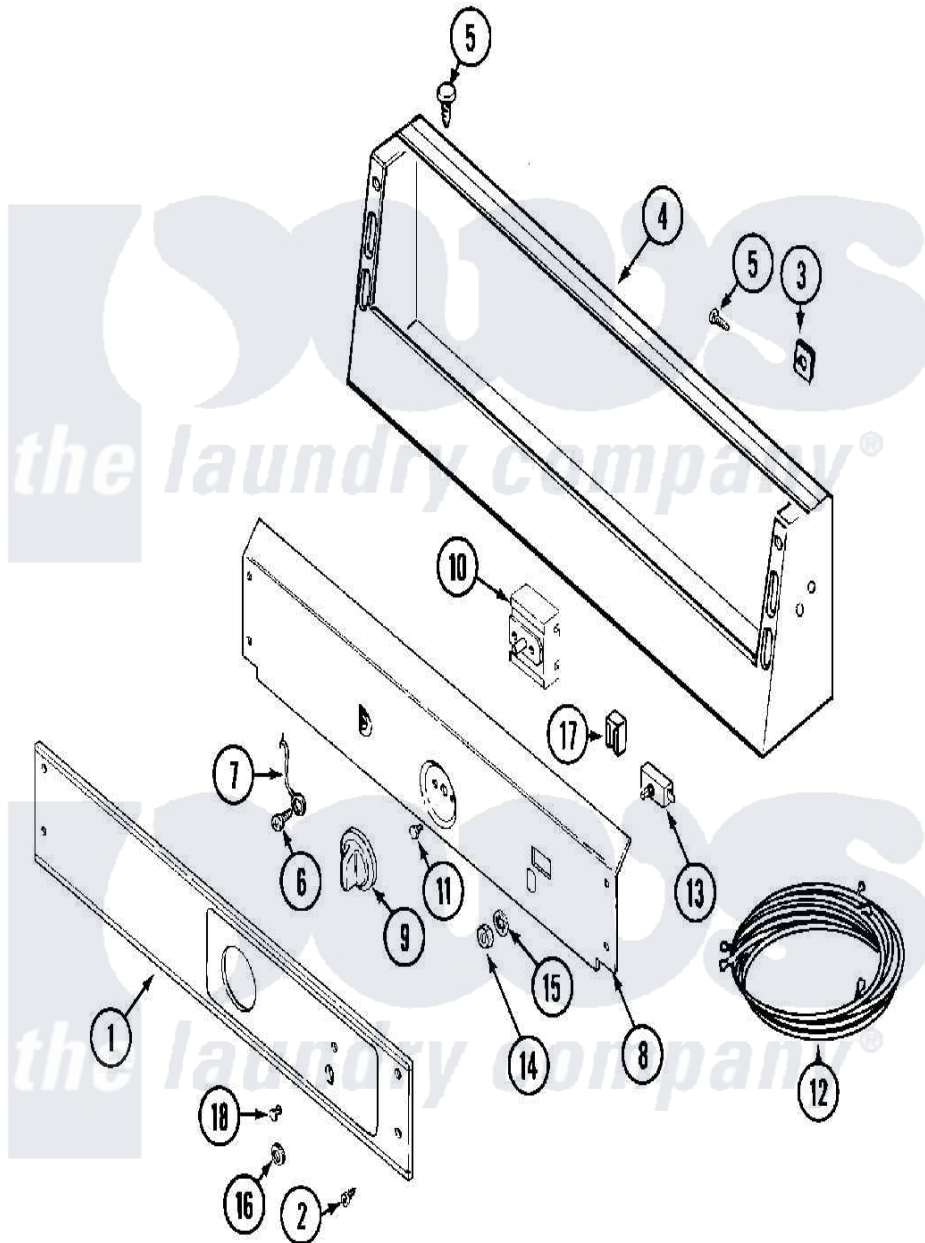

Maytag MDE12CSACW 09 - CONTROL PANEL

Maytag [Commercial Maytag MDE12CSACW Dryer Parts](#) Parts Diagram 09 - CONTROL PANEL
 Click on the part number to view part

Item	Original Part Number	Replaced By	Status	Part Description
001	33001707			PANEL, CONTROL
002	215506			Screw, Control Panel Overlay
003	215003			Fastener, Panel And Bracket
004	NLA		Not Available	CONSOLE (WHT)
005	212276	W10116760		Screw
006	211252			Screw, Ground Wire
007	205810			Wire, Ground
008	314912		Not Available	BRACKET, CONTROL PANEL (WHT)
"	NLA		Not Available	(ALM)
009	306938			Knob, Selector Switch
010	307237	W10327105		Switch, Cycle Selection
011	Y313588	488234		Screw 8-32 X 1/4
012	33001529			Wire Harness, Main
013	306940	W10149462		Switch, Push-To-Start
014	Y312706	422617		Nut
015	312751			Lockwasher, Start Switch

016 [Y312702](#)

Knurled Nut, Start Switch

017 204075

Not Available

PILOT LAMP (DG MODELS ONLY)

018 [215564](#)

Lens, Indicator Light