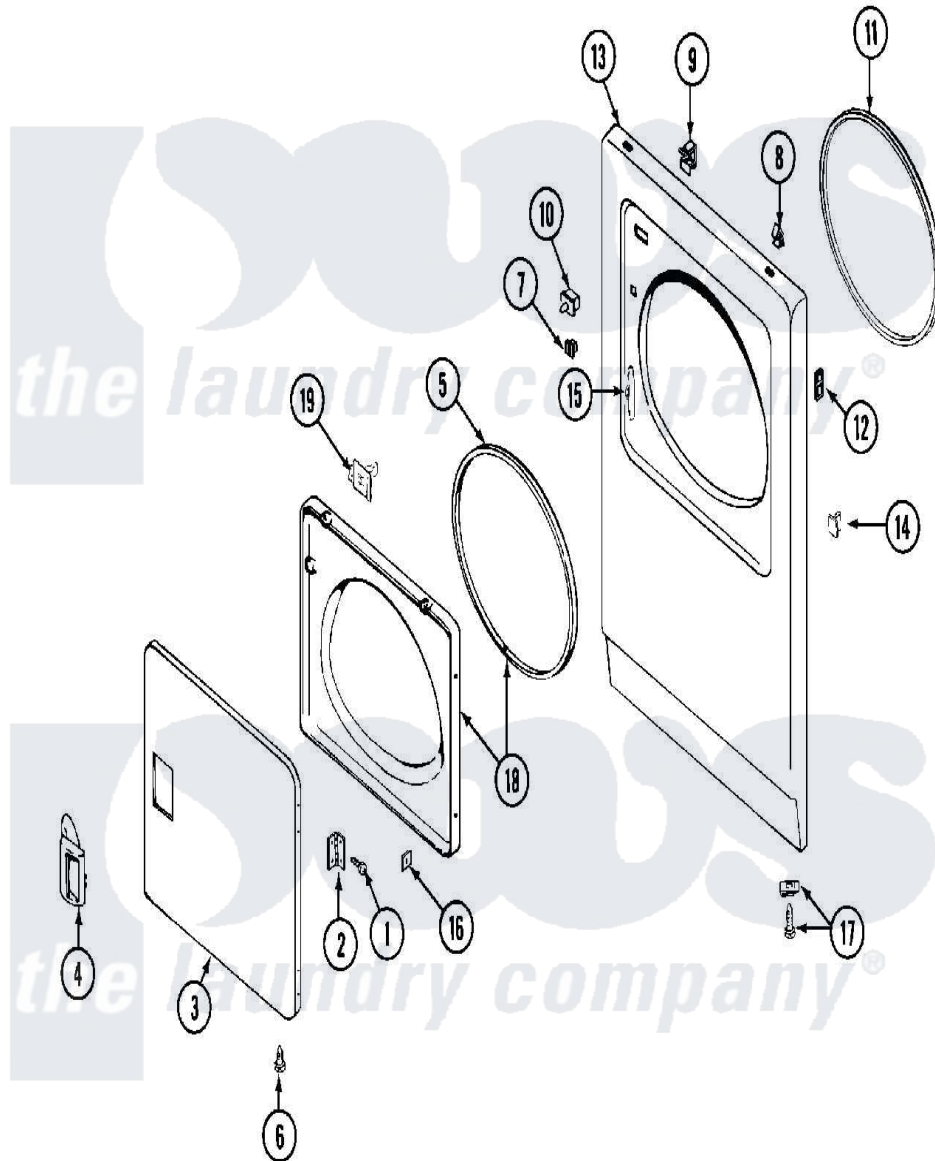

Maytag MDE12CSADW 02 - DOOR

Maytag [Commercial Maytag MDE12CSADW Dryer Parts](#) Parts Diagram 02 - DOOR
 Click on the part number to view part

Item	Original Part Number	Replaced By	Status	Part Description
001	Y314062			Screw, Door Hinge And Panel
002	33001230			Hinge, Door
003	33001240			Door
"	33001257	33001240		Door
004	33001241			Handle, Door
"	33001254	37001047		Handle, Door
005	33001131			Seal, Door
006	33001132	33002342		Plug, Sifht Hole
"	33001168		Not Available	PLUG, SIGHT HOLE (ALM)
007	Y304578	LA-1003		Door Catch Kit
008	22001650			Fastener, Spring
009	Y310376			Clip, Door Switch Harness
010	33001509	W10169313		Switch-Dor
011	314937			Seal, Front Panel
012	NLA		Not Available	SPEEDNUT, HINGE SCREW
"	NLA		Not Available	SCREW, PLASTIC

013	33001486	98008544	Screw
"	NLA		Not Available
	PANEL, FRONT (WHT)---NA		
014	NLA		Not Available
	PLUG, DOOR CATCH		
015	33001175		Cover, Hinge Hole
"	33001176		Cover, Hinge Hole
016	Y313910		Clip, Door Liner To Outer Panel
017	22001496		Front Panel Fastener And Screw
018	33001243		Not Available
	PANEL, INNER DOOR (W/SEAL)		
019	314944	33001305	Strike, Door
"	33001305		Strike, Door