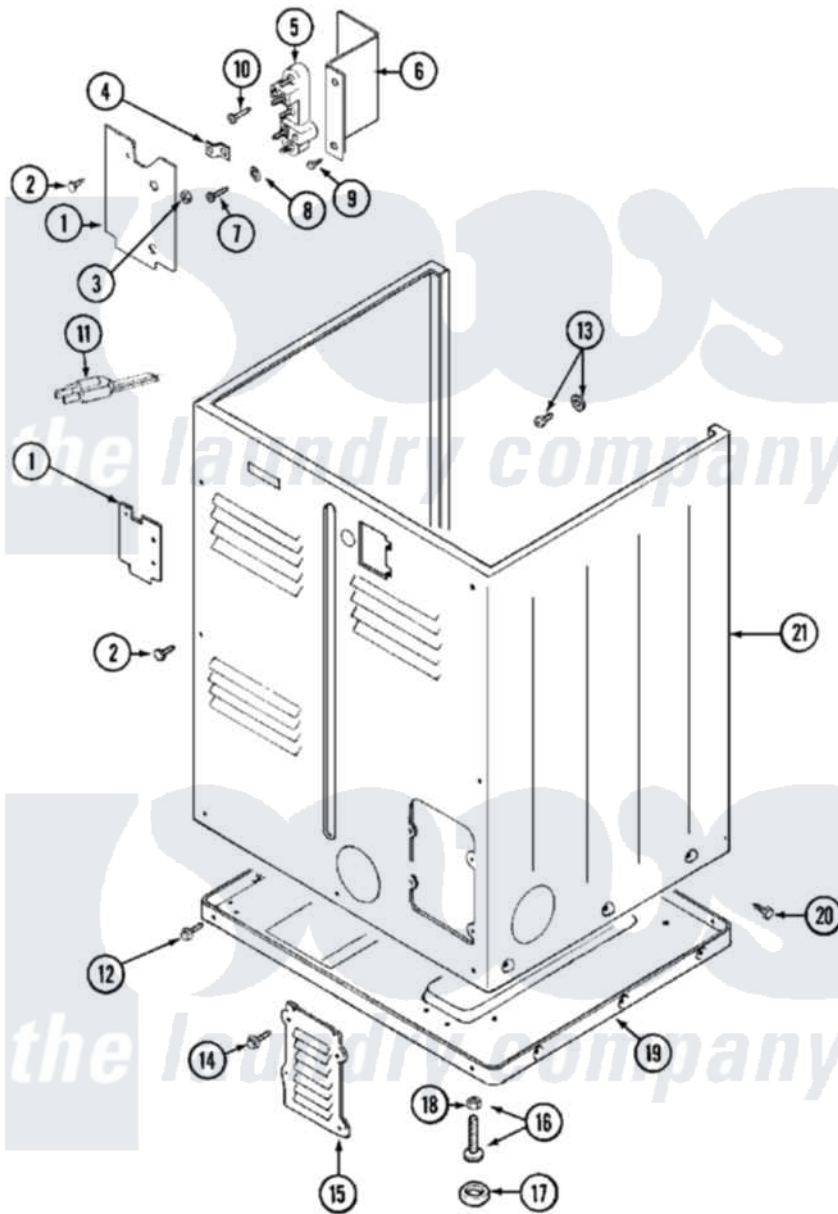

Maytag MDE12CSADW 03 - CABINET-REAR

Maytag [Commercial Maytag MDE12CSADW Dryer Parts](#) Parts Diagram 03 - CABINET-REAR
 Click on the part number to view part

Item	Original Part Number	Replaced By	Status	Part Description
001	Y312905		Not Available	COVER, TERMINAL
002	Y313561			Screw---NA
003	311484	112432		Nut
004	Y312184			Strap, Grounding
005	33001244			Block, Terminal
006	Y312904			Bracket, Terminal Block
007	Y312209	W10001200		Screw
008	Y311270			Washer, Terminal Block
009	Y310632	1163839		Screw
010	NLA		Not Available	SCREW, GROUND STRAP
011	305168	33002916		Power Cord, Canadian 240V
"	33001425			Locknut, Eared For Canadian
012	Y313561			Screw---NA
"	Y310632	1163839		Screw
013	NLA		Not Available	SCREW & WASHER ASSEMBLY
014	216423	3370225		Screw

015	Y312951	Not Available	ACCESS COVER, BACK
016	Y305086		Adjustable Leg And Nut
017	Y314137		Foot, Rubber
018	Y052740	62739	Nut, Lock
019	Y303361	Not Available	BASE ASSY. (UPPER & LOWER)
020	213007		Xfor Cabinet See Cabinet, Back
021	NLA	Not Available	CABINET (WHT)