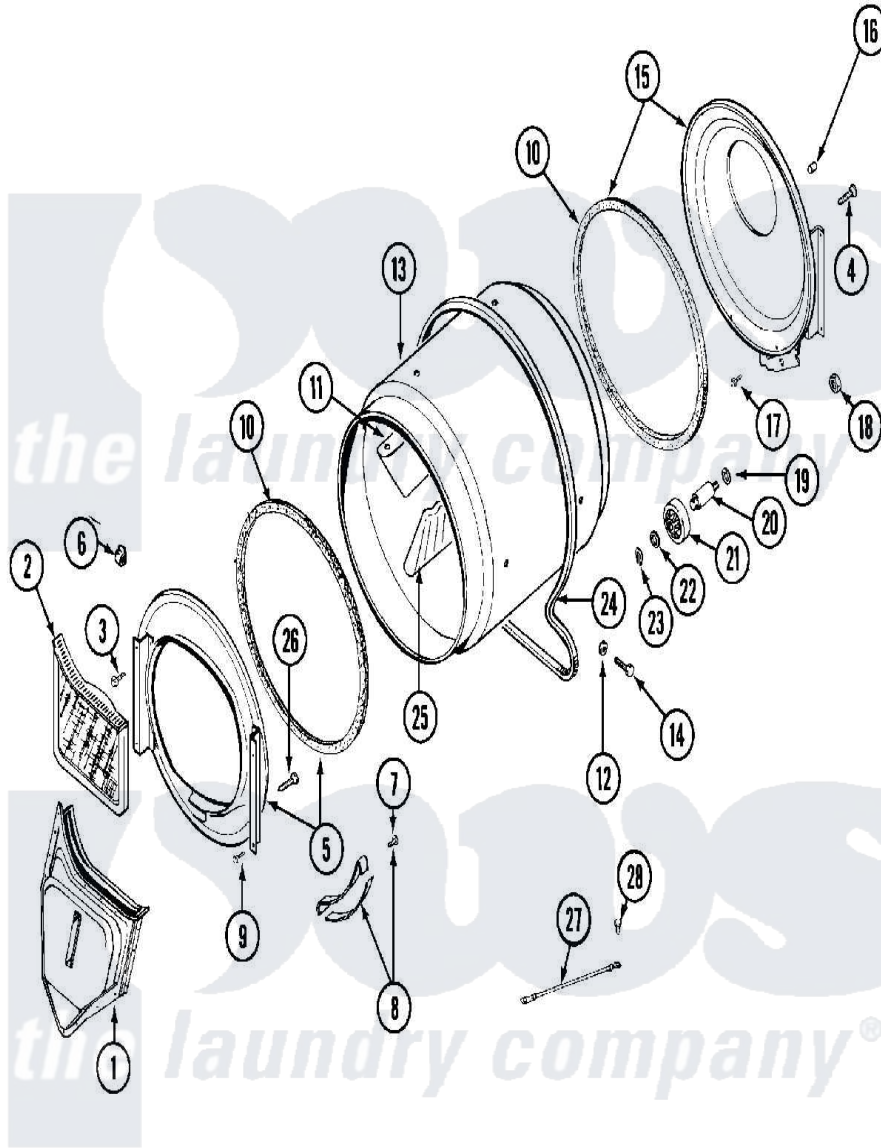

Maytag MDE12CSADW 04 - TUMBLER

Maytag [Commercial Maytag MDE12CSADW Dryer Parts](#) Parts Diagram 04 - TUMBLER
 Click on the part number to view part

Item	Original Part Number	Replaced By	Status	Part Description
001	33001016			Outlet Duct Assembly
002	33001170	33002970		Lint Filte
003	NLA		Not Available	SCREW, TUMBLER SUPPORT
004	Y313561			Screw---NA
005	33001179			Front, Tumbler
006	Y310376			Clip, Door Switch Harness
007	210720			Rivet, Bearing To Tumbler Frnt
008	306508			Tumbler Bearing Kit ---W
009	Y310632	1163839		Screw
010	314820			Seal, Tumbler
011	33001012			Baffle
012	314158			Washer, Baffle To Tumbler
013	33001108		Not Available	DRYER TUMBLER, W/O BAFFLES
014	Y310759			Screw, Tumbler Baffles
015	33001178			Back, Tumbler

016	NLA	Not Available	COVER, THREAD
017	Y310632	1163839	Screw
018	312538	33001443	Nut, Hex
019	Y313347	312535	Washer, Vault Mounting Brk.
020	Y312948	6-3129480	Shaft- Tumbler
021	Y303373	12001541	Drum Roller/Washer Assembly--W
022	312535		Washer, Vault Mounting Brk.
023	410233	9703438	Ring-Retrn
024	Y312959		Poly "V" Belt For Tumbler
025	33001004		Baffle, Tall
026	Y314110	33002917	Screw, No.10-16
027	901220		Ground Wire
028	910343	488234	Screw 8-32 X 1/4