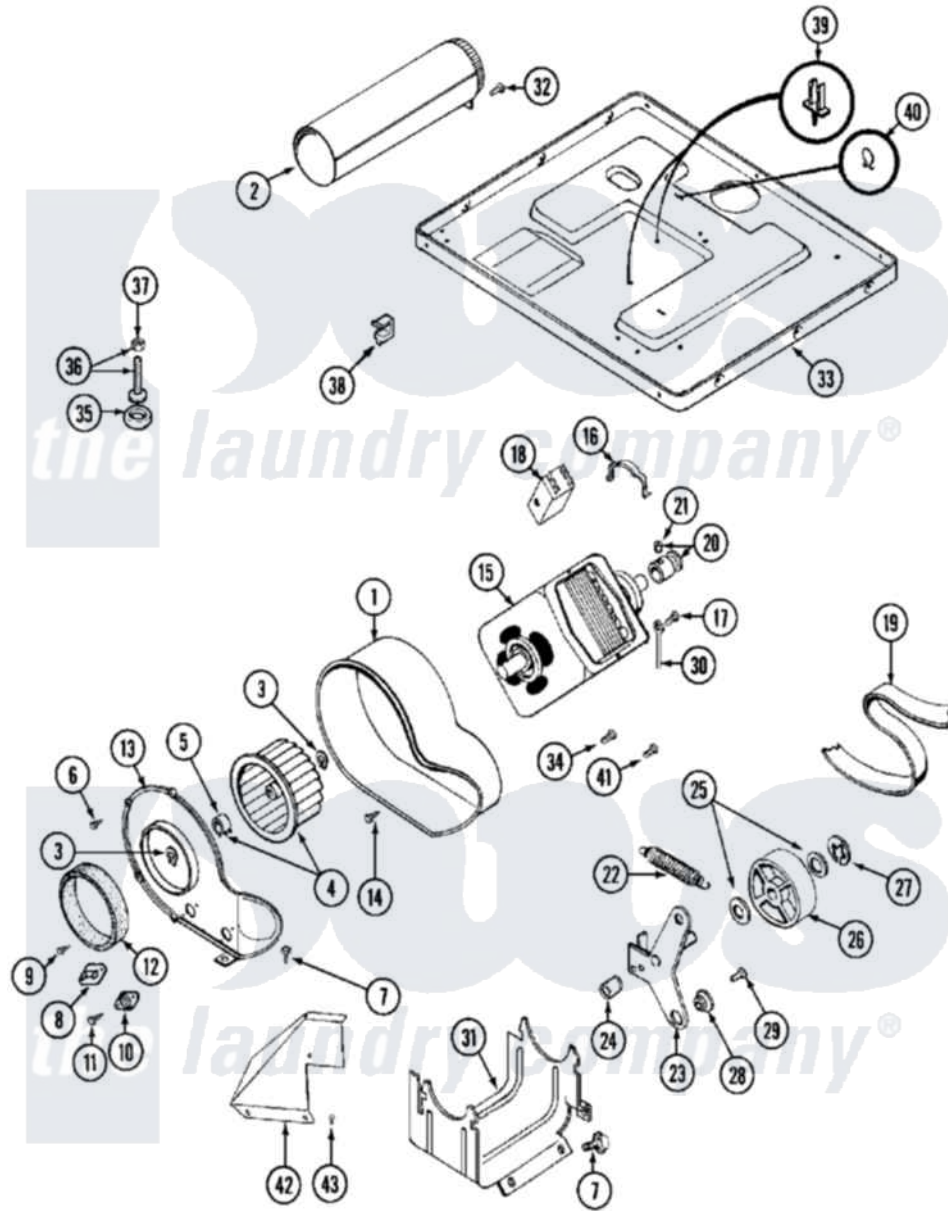

Maytag MDE12CSADW 06 - MOTOR DRIVE

Maytag Commercial Maytag MDE12CSADW Dryer Parts Parts Diagram 06 - MOTOR DRIVE
 Click on the part number to view part

Item	Original Part Number	Replaced By	Status	Part Description
001	Y312893			Housing, Blower
002	Y303442			EXHAUST DUCT ASSEMBLY
003	410233	9703438		Ring-Retrn
004	Y303836			Blower Wheel Assembly And Clamp
005	312967			Clamp, Blower Housing
006	Y312961	W10116751		Screw
007	Y313561			Screw---NA
008	303392			Thermostat, Cycling
"	306966			Thermostat, Multi-Temp Part Not Used Mdg26ct-MN Only
009	211294	90767		Screw, 8A X 3/8 HeX Washer Head Tapping
010	306604			Cut-Off, Thermal Part Not Used
011	NLA		Not Available	SCREW, THERMAL CUT-OFF
012	Y312901			Seal, Housing Cover
013	314778		Not Available	COVER, BLOWER HOUSING