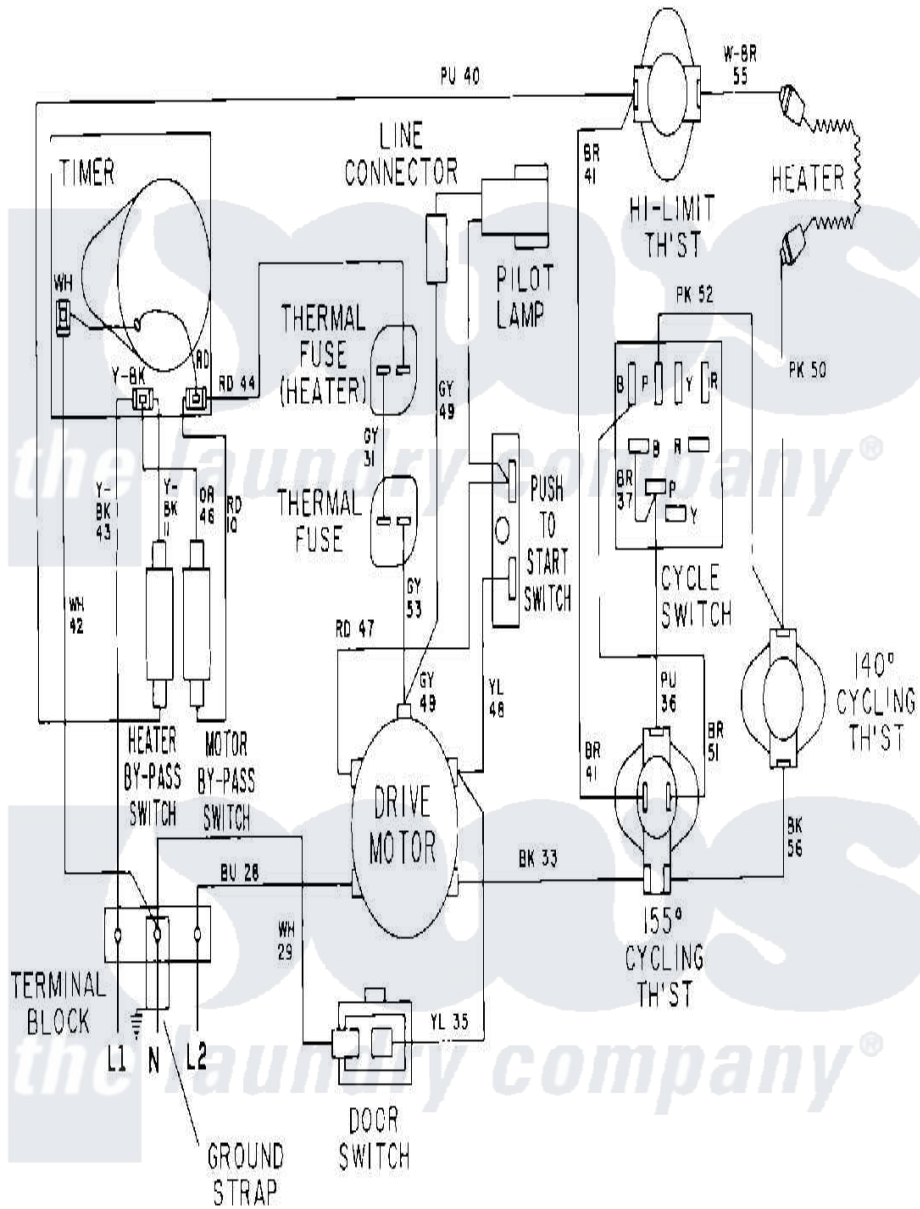

Maytag MDE12CSADW 07 - WIRING INFORMATION

Maytag [Commercial Maytag MDE12CSADW Dryer Parts](#) Parts Diagram 07 - WIRING INFORMATION
 Click on the part number to view part

Item	Original Part Number	Replaced By	Status	Part Description
001	NLA		Not Available	WIRING INFORMATION