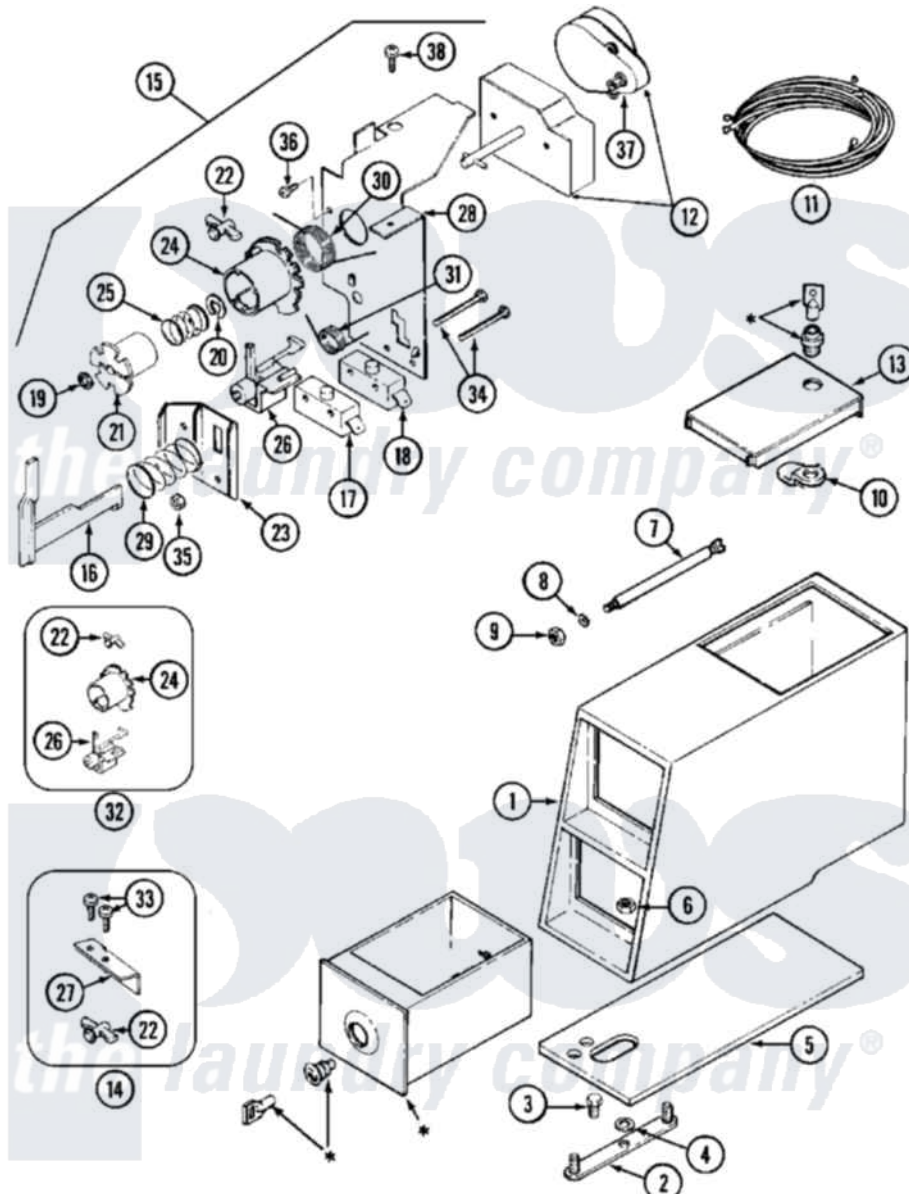

Maytag MDE12CSADW 08 - CONTROL CENTER

* CONTACT YOUR COMMERCIAL LAUNDRY DISTRIBUTOR

Maytag [Commercial Maytag MDE12CSADW Dryer Parts](#) Parts Diagram 08 - CONTROL CENTER
 Click on the part number to view part

Item	Original Part Number	Replaced By	Status	Part Description
001	22001871		Not Available	VAULT, COIN (WHT)
"	22001872	22002885		Vault, Coin
002	22001810		Not Available	STRAP, MOUNTING
003	211294	90767		Screw, 8A X 3/8 HeX Washer Head Tapping
004	910309			Washer, Mounting Strap
005	22001870			Gasket, Coin Vault
"	22001874			Gasket, Coin Vault
006	Y052740	62739		Nut, Lock
007	22001903	8576635		Bolt
008	910387			Lockwasher, Vault Assembly
009	Y052721			Nut, Terminal Block Plate
010	NLA		Not Available	CAM, LOCKING
011	33001195			Wire Harness, Timer
012	33001155	33002115		Timer
013	22001881			Grommet, Double
"	22001882			Latch, Access Door

"	22001883	214354	Screw, Top Cover To Cabnt.
"	22001910	22003679	Timer Access Door Assembly
"	22001911	22003692	Timer Access Door Assembly
014	33001688	33002598	Actuator, Dryer Kit
015	33001275		Torsion Timer Assembly
016	314337	33002968	Slider
017	305798	Not Available	BYPASS SWITCH FOR MOTOR
018	Y305799		Bypass Switch For Heater
019	211790		Lock Ring For Timer Shaft
020	Y312270		Clip, Spring Retainer
021	314330	Not Available	DRIVER FOR INDEX WHEEL (NOT INCLUDED W/KIT)
022	314335		Peg, Tine Adjustment
"	314547	Y308109	Slide And Adj. Return Bracket
023	314339		Switch And Slider Bracket
024	314546		Wheel, Index
025	211065		Spring, Index Wheel
026	314548	33002967	Actuator, Switch
027	33001708		Bracket, Coin Slide
028	33001207	33002702	Timer Bracket
029	NLA	Not Available	SPRING, HELICAL
030	314331		Spring, Torsion Return
031	314332		Spring, Actuator
032	306104		Actuator Switch Kit
033	212707	3196385	Screw
034	315277		Screw
035	Y052634	701719	Nut, Hex
036	910708	488234	Screw 8-32 X 1/4
037	Y308991		Motor, Timer
038	211168	W10139210	Screw, 8-18 X 5/16
039	22001879	22001917	Plate, Adaptor
"	NLA	Not Available	(ALM)