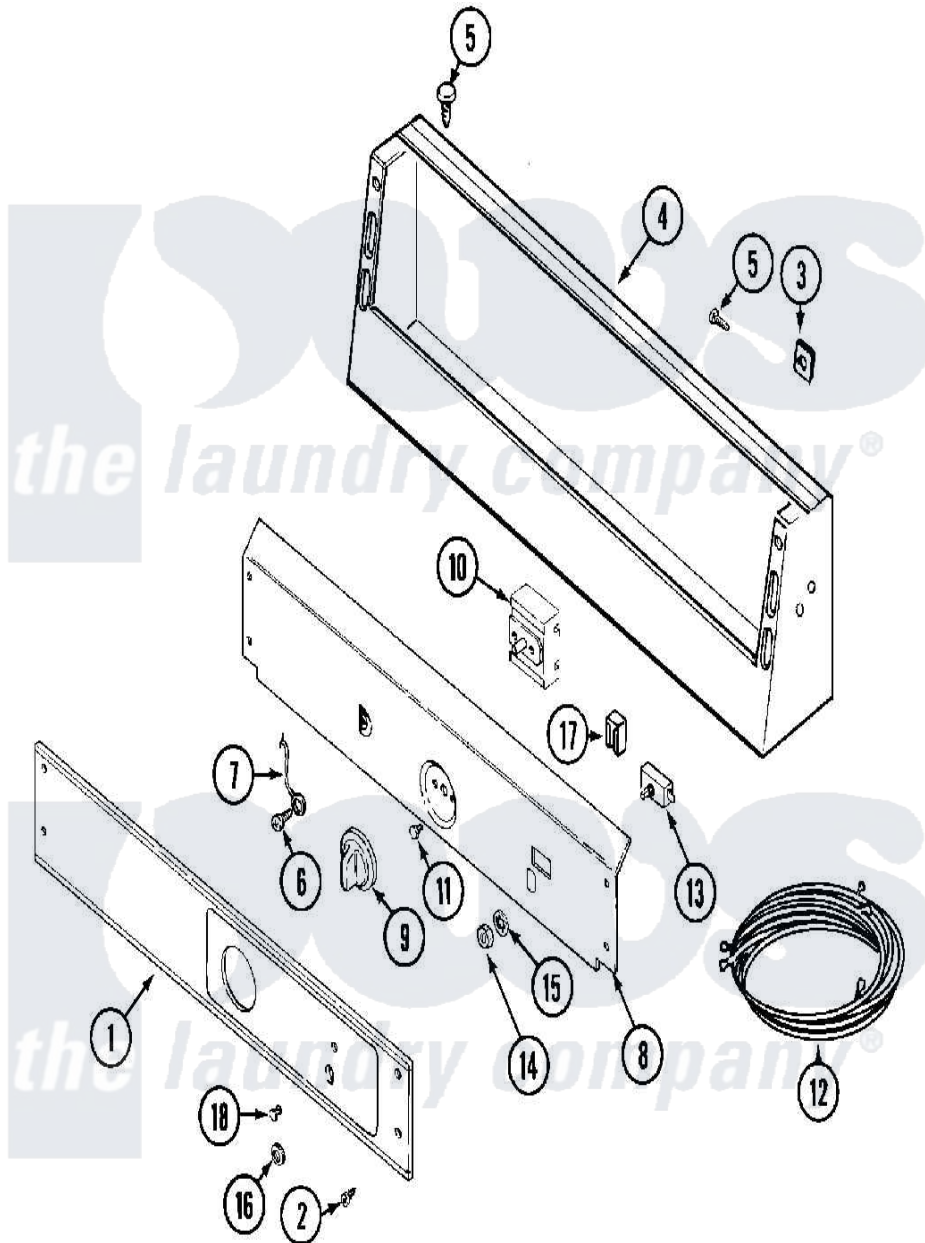

# Maytag MDE12CSADW 09 - CONTROL PANEL

Maytag [Commercial Maytag MDE12CSADW Dryer Parts](#) Parts Diagram 09 - CONTROL PANEL  
 Click on the part number to view part

Item	Original Part Number	Replaced By	Status	Part Description
001	<a href="#">33001707</a>			PANEL, CONTROL
002	<a href="#">215506</a>			Screw, Control Panel Overlay
003	<a href="#">215003</a>			Fastener, Panel And Bracket
004	NLA		Not Available	CONSOLE (WHT)
005	212276	<a href="#">W10116760</a>		Screw
006	<a href="#">211252</a>			Screw, Ground Wire
007	<a href="#">205810</a>			Wire, Ground
008	314912		Not Available	BRACKET, CONTROL PANEL (WHT)
"	NLA		Not Available	(ALM)
009	<a href="#">306938</a>			Knob, Selector Switch
010	307237	<a href="#">W10327105</a>		Switch, Cycle Selection
011	<a href="#">Y313588</a>	<a href="#">488234</a>		Screw 8-32 X 1/4
012	<a href="#">33001529</a>			Wire Harness, Main
013	306940	<a href="#">W10149462</a>		Switch, Push-To-Start
014	Y312706	<a href="#">422617</a>		Nut
015	<a href="#">312751</a>			Lockwasher, Start Switch

016 [Y312702](#)

Knurled Nut, Start Switch

017 204075

Not Available

PILOT LAMP (DG MODELS ONLY)

018 [215564](#)

Lens, Indicator Light