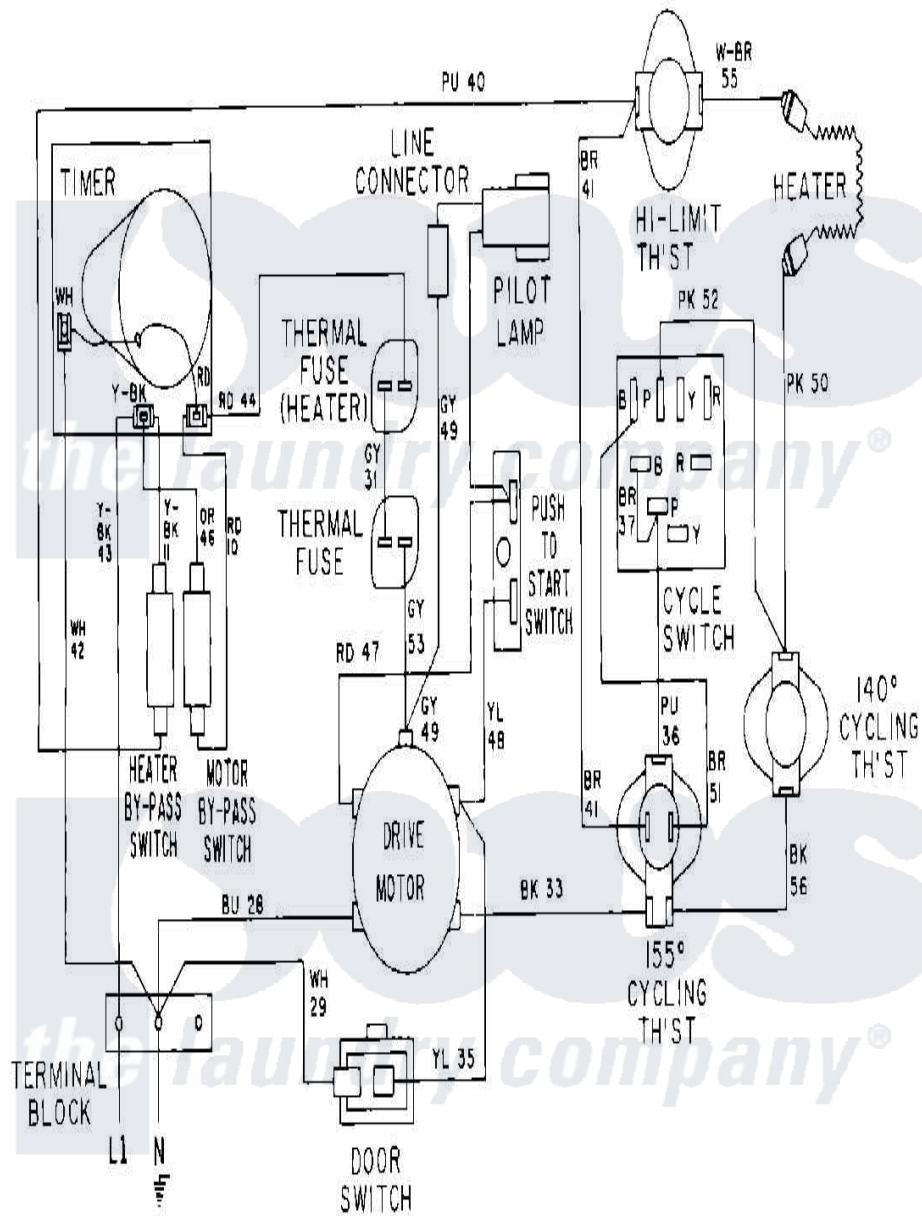

Maytag MDE12CSAGW 07 - WIRING INFORMATION

Maytag [Commercial Maytag MDE12CSAGW Dryer Parts](#) Parts Diagram 07 - WIRING INFORMATION
 Click on the part number to view part

Item	Original Part Number	Replaced By	Status	Part Description
001	NLA		Not Available	WIRING INFORMATION