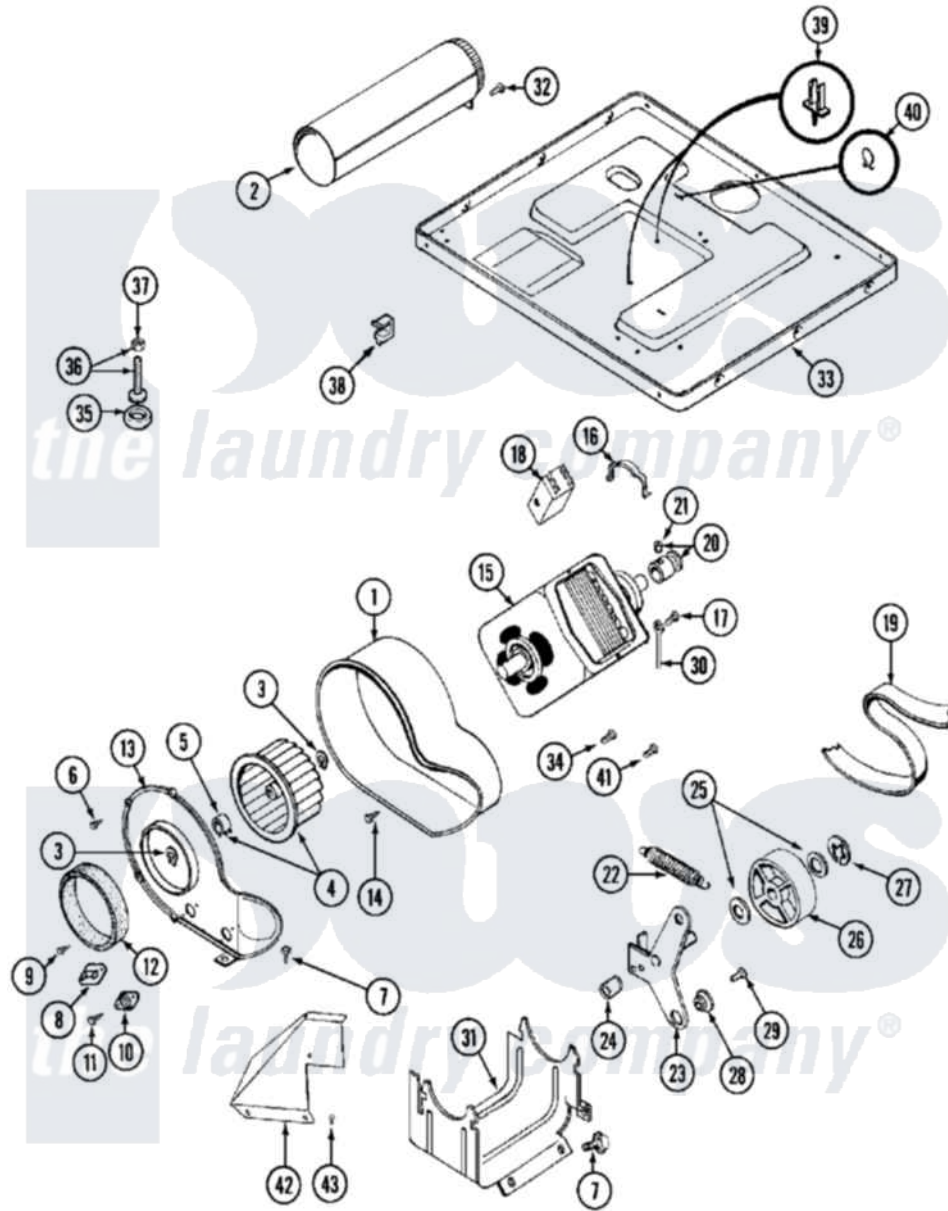

Maytag MDE12MNACW 05 - MOTOR DRIVE

Maytag Commercial Maytag MDE12MNACW Dryer Parts Parts Diagram 05 - MOTOR DRIVE
 Click on the part number to view part

Item	Original Part Number	Replaced By	Status	Part Description
001	Y312893			Housing, Blower
002	Y303442			EXHAUST DUCT ASSEMBLY
003	410233	9703438		Ring-Retrn
004	Y303836			Blower Wheel Assembly And Clamp
005	312967			Clamp, Blower Housing
006	Y312961	W10116751		Screw
007	Y313561			Screw---NA
008	303392			Thermostat, Cycling
"	306967			Thermostat, Multi-Temp Part Not Used Mde26ct-MN Only
009	211294	90767		Screw, 8A X 3/8 HeX Washer Head Tapping
010	306604			Cut-Off, Thermal Part Not Used
011	NLA		Not Available	SCREW, THERMAL CUT-OFF
012	Y312901			Seal, Housing Cover
013	314778		Not Available	COVER, BLOWER HOUSING