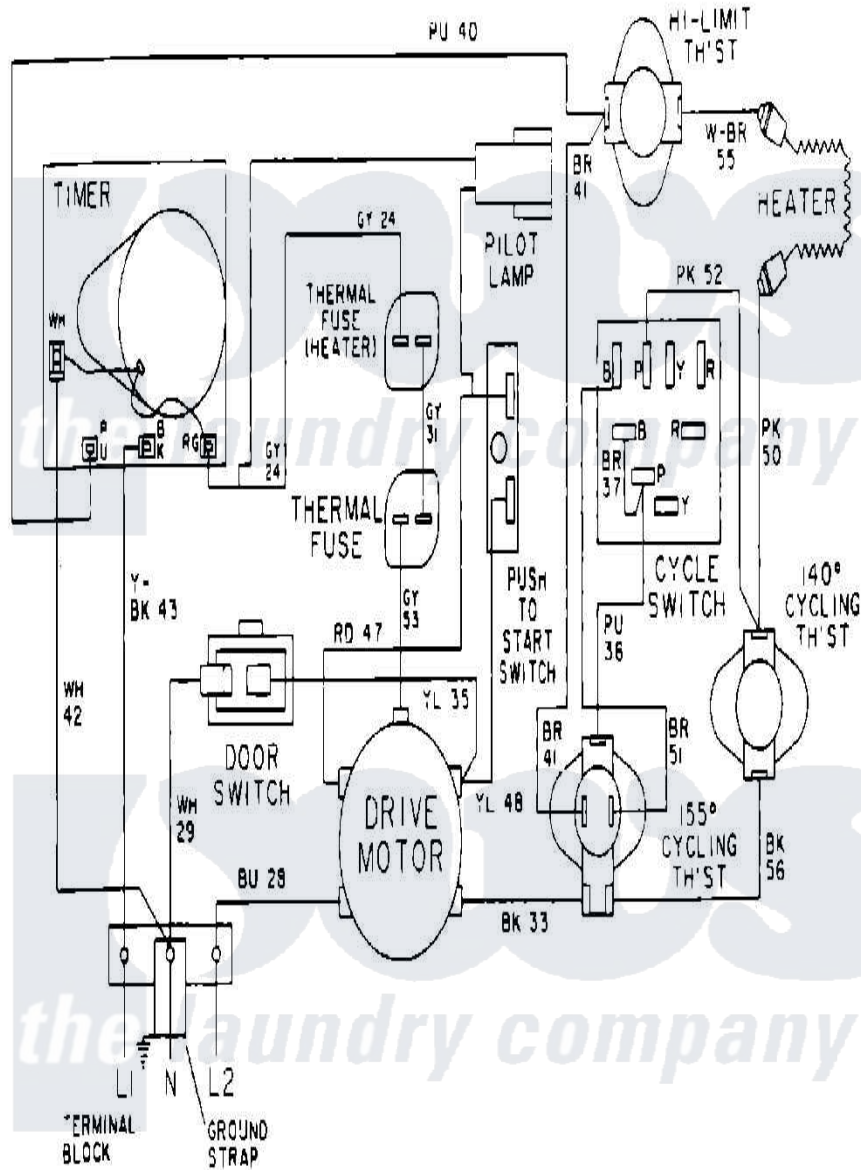

# Maytag MDE12MNACW 06 - WIRING INFORMATION

Maytag [Commercial Maytag MDE12MNACW Dryer Parts](#) Parts Diagram 06 - WIRING INFORMATION  
 Click on the part number to view part

Item	Original Part Number	Replaced By	Status	Part Description
001	NLA		Not Available	WIRING INFORMATION