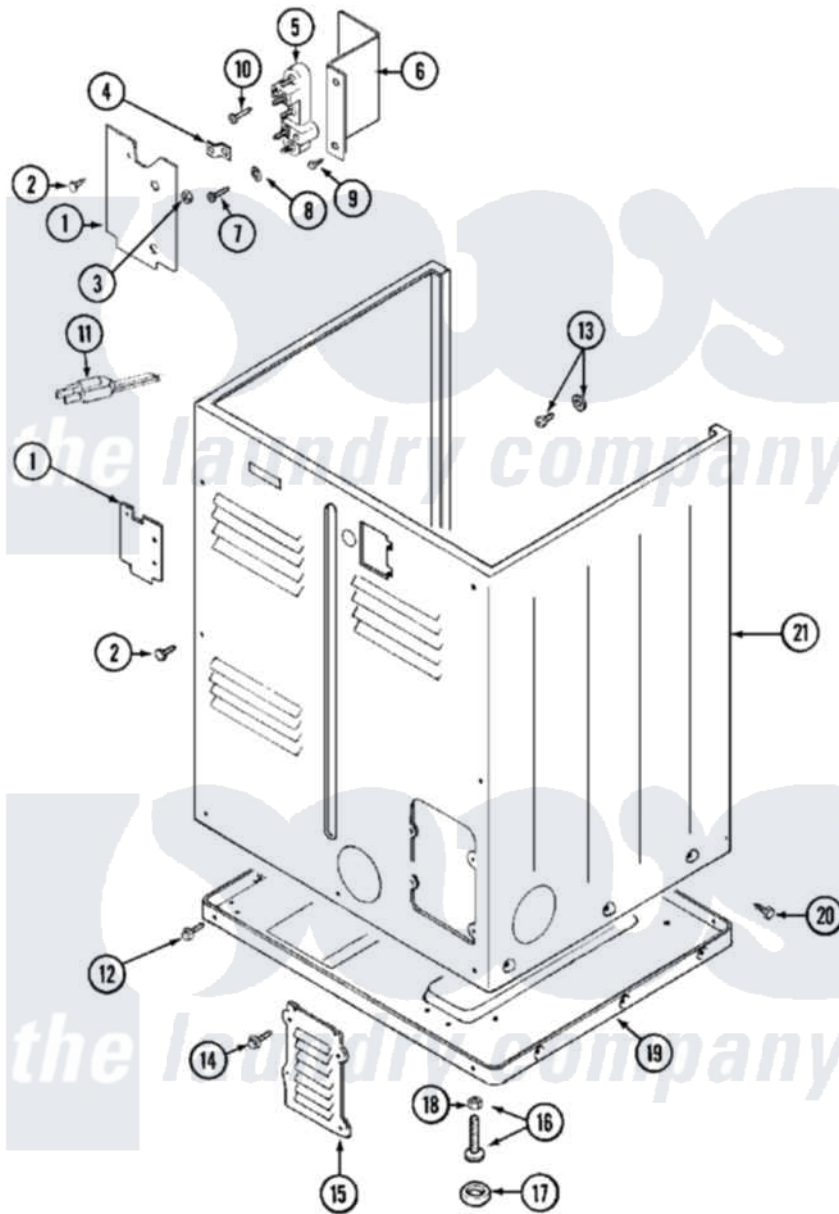

# Maytag MDE12MNACW 07 - CABINET-REAR

Maytag [Commercial Maytag MDE12MNACW Dryer Parts](#) Parts Diagram 07 - CABINET-REAR  
 Click on the part number to view part

Item	Original Part Number	Replaced By	Status	Part Description
001	Y312905		Not Available	COVER, TERMINAL
002	<a href="#">Y313561</a>			Screw---NA
003	<a href="#">311484</a>	<a href="#">112432</a>		Nut
004	<a href="#">Y312184</a>			Strap, Grounding
005	<a href="#">33001244</a>			Block, Terminal
006	<a href="#">Y312904</a>			Bracket, Terminal Block
007	<a href="#">Y312209</a>	<a href="#">W10001200</a>		Screw
008	<a href="#">Y311270</a>			Washer, Terminal Block
009	Y310632	<a href="#">1163839</a>		Screw
010	NLA		Not Available	SCREW, GROUND STRAP
011	305168	<a href="#">33002916</a>		Power Cord, Canadian 240V
"	<a href="#">33001425</a>			Locknut, Eared For Canadian
012	<a href="#">Y313561</a>			Screw---NA
"	Y310632	<a href="#">1163839</a>		Screw
013	NLA		Not Available	SCREW & WASHER ASSEMBLY
014	216423	<a href="#">3370225</a>		Screw

015	Y312951		Not Available	ACCESS COVER, BACK
016	<a href="#">Y305086</a>			Adjustable Leg And Nut
017	<a href="#">Y314137</a>			Foot, Rubber
018	<a href="#">Y052740</a>	<a href="#">62739</a>		Nut, Lock
019	Y303361		Not Available	BASE ASSY. (UPPER & LOWER)
020	<a href="#">213007</a>			Xfor Cabinet See Cabinet, Back
021	NLA		Not Available	CABINET (WHT)