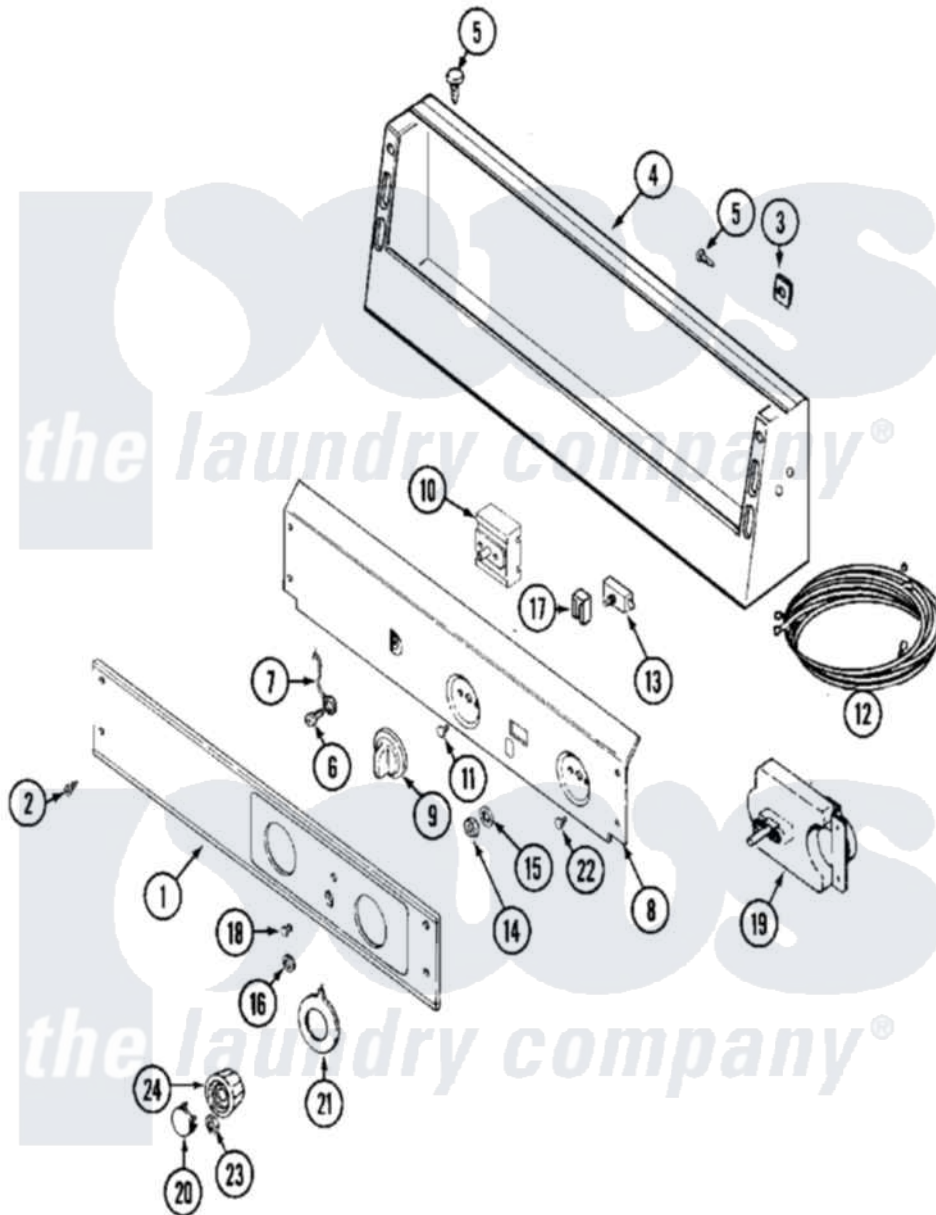

Maytag MDE12MNADW 01 - CONTROL PANEL

Maytag [Commercial Maytag MDE12MNADW Dryer Parts](#) Parts Diagram 01 - CONTROL PANEL
 Click on the part number to view part

Item	Original Part Number	Replaced By	Status	Part Description
001	33001710			Panel, Control
002	215506			Screw, Control Panel Overlay
003	215003			Fastener, Panel And Bracket
004	33001280			Console
005	212276	W10116760		Screw
006	211252			Screw, Ground Wire
007	205810			Wire, Ground
008	NLA		Not Available	BRACKET, CONTROL PANEL (WHT)
009	306938			Knob, Selector Switch
010	307237	W10327105		Switch, Cycle Selection
011	Y313588	488234		Screw 8-32 X 1/4
012	33001514			Wire Harness, Main
"	33001562			Harness, Wire
013	306940	W10149462		Switch, Push-To-Start
014	Y312706	422617		Nut
015	312751			Lockwasher, Start Switch

016	Y312702		Knurled Nut, Start Switch
017	204075	Not Available	PILOT LAMP (DG MODELS ONLY)
"	22001365	W10139459	Lamp-Indicator 230 V.
018	215564		Lens, Indicator Light
019	305214		Timer
"	305215	305214	Timer
"	Y305758		Timer 240-50
020	314723	W10133501	Cap, Knob
021	33001500		Dial, Timer Indicator
022	Y313588	488234	Screw 8-32 X 1/4
023	312273		Nut, Control Knob
024	314724		Knob For Timer