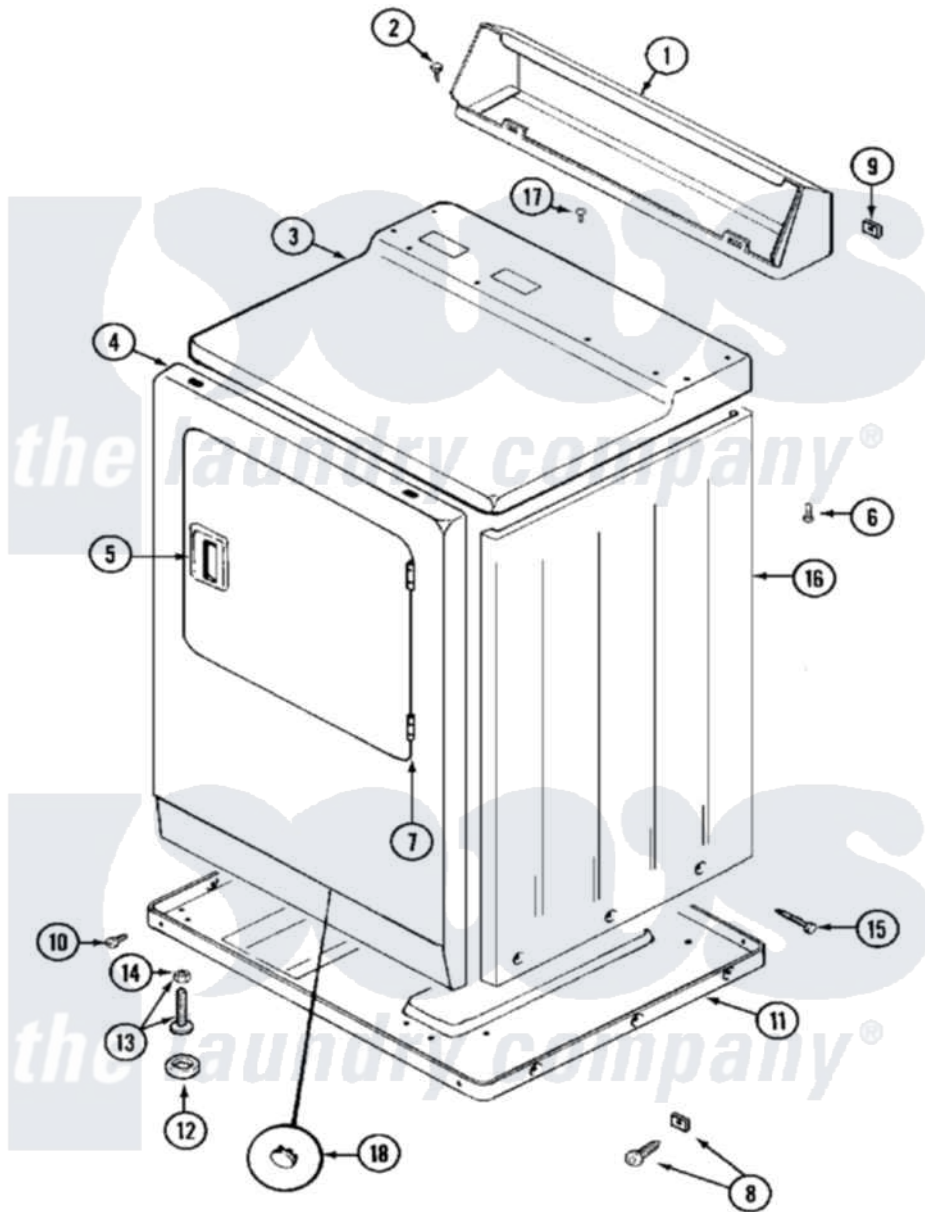

# Maytag MDE12MNADW 02 - CABINET-FRONT

Maytag [Commercial Maytag MDE12MNADW Dryer Parts](#) Parts Diagram 02 - CABINET-FRONT  
 Click on the part number to view part

Item	Original Part Number	Replaced By	Status	Part Description
001	<a href="#">33001280</a>			Console
002	212276	<a href="#">W10116760</a>		Screw
003	NLA		Not Available	COVER, TOP (WHT)
004	33001486	<a href="#">98008544</a>		Screw
"	NLA		Not Available	PANEL, FRONT (WHT)---NA
005	<a href="#">33001241</a>			Handle, Door
006	<a href="#">214354</a>			Screw, Top Cover To Cabnt.
007	<a href="#">33001230</a>			Hinge, Door
008	<a href="#">22001496</a>			Front Panel Fastener And Screw
009	<a href="#">215075</a>			Fastener, Control Panel To Console
010	<a href="#">Y313561</a>			Screw---NA
"	Y310632	<a href="#">1163839</a>		Screw
011	Y303361		Not Available	BASE ASSY. (UPPER & LOWER)
012	<a href="#">Y314137</a>			Foot, Rubber

013	<a href="#">Y305086</a>		Adjustable Leg And Nut
014	<a href="#">Y052740</a>	<a href="#">62739</a>	Nut, Lock
015	<a href="#">213007</a>		Xfor Cabinet See Cabinet, Back
016	NLA		Not Available
017	210186	<a href="#">3370225</a>	CABINET (WHT) Screw
018	33001614		Not Available PLUG, FRONT PANEL (WHT)