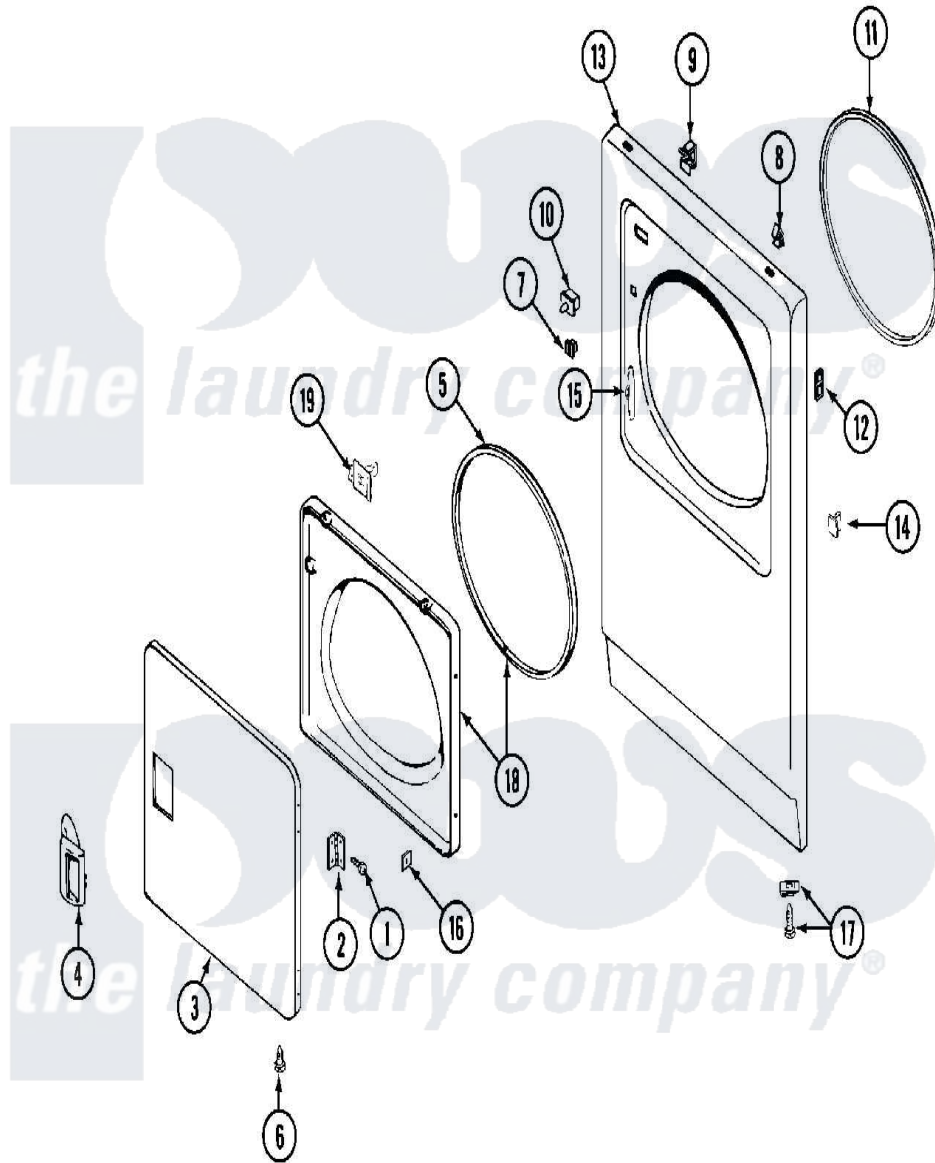

# Maytag MDE12MNADW 03 - DOOR

Maytag [Commercial Maytag MDE12MNADW Dryer Parts](#) Parts Diagram 03 - DOOR  
 Click on the part number to view part

Item	Original Part Number	Replaced By	Status	Part Description
001	<a href="#">Y314062</a>			Screw, Door Hinge And Panel
002	<a href="#">33001230</a>			Hinge, Door
003	<a href="#">33001240</a>			Door
004	<a href="#">33001241</a>			Handle, Door
005	<a href="#">33001131</a>			Seal, Door
006	33001132	<a href="#">33002342</a>		Plug, Sifht Hole
007	Y304578	<a href="#">LA-1003</a>		Door Catch Kit
008	<a href="#">22001650</a>			Fastener, Spring
009	<a href="#">Y310376</a>			Clip, Door Switch Harness
010	33001509	<a href="#">W10169313</a>		Switch-Dor
"	33001892	<a href="#">33002239</a>		Switch, Door
011	<a href="#">314937</a>			Seal, Front Panel
012	NLA		Not Available	SPEEDNUT, HINGE SCREW
"	NLA		Not Available	SCREW, PLASTIC
013	33001486	<a href="#">98008544</a>		Screw
"	NLA		Not Available	PANEL, FRONT (WHT)---NA

014	NLA	Not Available	PLUG, DOOR CATCH
015	<a href="#">33001175</a>		Cover, Hinge Hole
016	<a href="#">Y313910</a>		Clip, Door Liner To Outer Panel
017	<a href="#">22001496</a>		Front Panel Fastener And Screw
018	33001243	Not Available	PANEL, INNER DOOR (W/SEAL)
019	314944	<a href="#">33001305</a>	Strike, Door
"	<a href="#">33001305</a>		Strike, Door