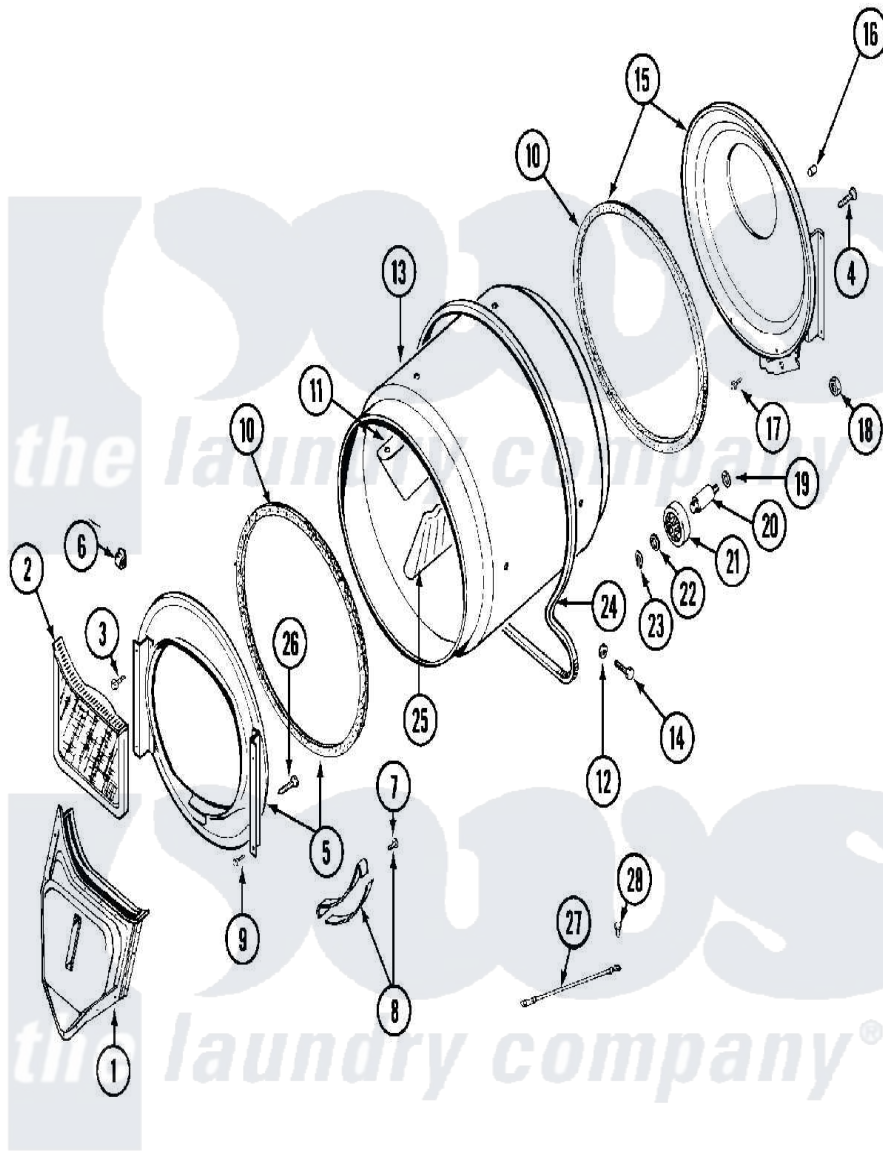

Maytag MDE12MNADW 04 - TUMBLER

Maytag [Commercial Maytag MDE12MNADW Dryer Parts](#) Parts Diagram 04 - TUMBLER
 Click on the part number to view part

Item	Original Part Number	Replaced By	Status	Part Description
001	33001016			Outlet Duct Assembly
002	33001170	33002970		Lint Filte
003	NLA		Not Available	SCREW, TUMBLER SUPPORT
004	Y313561			Screw---NA
005	33001179			Front, Tumbler
006	Y310376			Clip, Door Switch Harness
007	210720			Rivet, Bearing To Tumbler Frnt
008	306508			Tumbler Bearing Kit ---W
009	Y310632	1163839		Screw
010	314820			Seal, Tumbler
011	33001012			Baffle
012	314158			Washer, Baffle To Tumbler
013	33001108		Not Available	DRYER TUMBLER, W/O BAFFLES
014	Y310759			Screw, Tumbler Baffles
015	33001178			Back, Tumbler

016	NLA	Not Available	COVER, THREAD
017	Y310632	1163839	Screw
018	312538	33001443	Nut, Hex
019	Y313347	312535	Washer, Vault Mounting Brk.
020	Y312948	6-3129480	Shaft- Tumbler
021	Y303373	12001541	Drum Roller/Washer Assembly--W
022	312535		Washer, Vault Mounting Brk.
023	410233	9703438	Ring-Retrn
024	Y312959		Poly "V" Belt For Tumbler
025	33001004		Baffle, Tall
026	Y314110	33002917	Screw, No.10-16
027	901220		Ground Wire
028	910343	488234	Screw 8-32 X 1/4