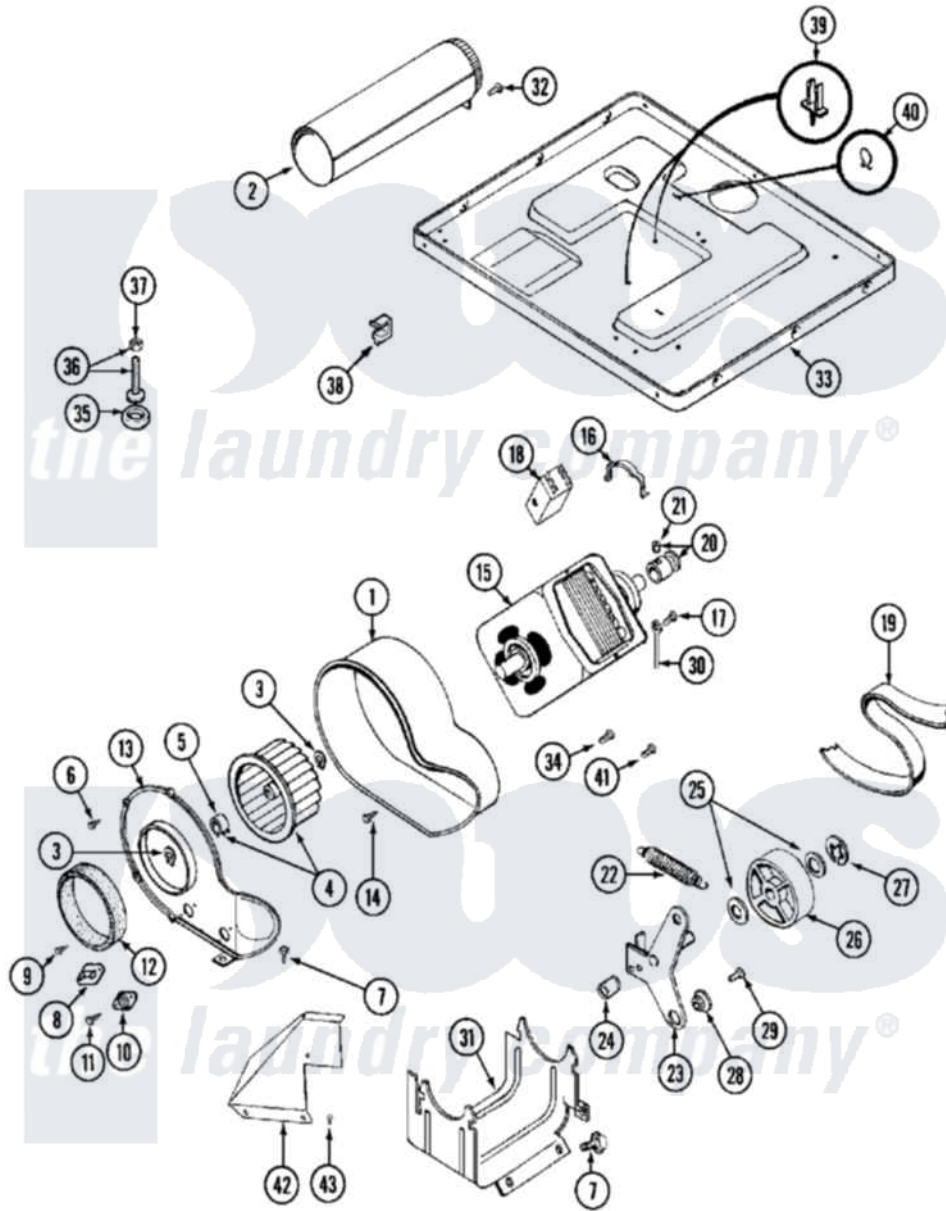

# Maytag MDE12MNADW 05 - MOTOR DRIVE

Maytag [Commercial Maytag MDE12MNADW Dryer Parts](#) Parts Diagram 05 - MOTOR DRIVE  
 Click on the part number to view part

Item	Original Part Number	Replaced By	Status	Part Description
001	<a href="#">Y312893</a>			Housing, Blower
002	<a href="#">Y303442</a>			EXHAUST DUCT ASSEMBLY
003	410233	<a href="#">9703438</a>		Ring-Retrn
004	<a href="#">Y303836</a>			Blower Wheel Assembly And Clamp
005	<a href="#">312967</a>			Clamp, Blower Housing
006	Y312961	<a href="#">W10116751</a>		Screw
007	<a href="#">Y313561</a>			Screw---NA
008	<a href="#">303392</a>			Thermostat, Cycling
"	<a href="#">306967</a>			Thermostat, Multi-Temp Part Not Used Mde26ct-MN Only
009	<a href="#">211294</a>	<a href="#">90767</a>		Screw, 8A X 3/8 HeX Washer Head Tapping
010	<a href="#">306604</a>			Cut-Off, Thermal Part Not Used
011	NLA		Not Available	SCREW, THERMAL CUT-OFF
012	<a href="#">Y312901</a>			Seal, Housing Cover
013	314778		Not Available	COVER, BLOWER HOUSING