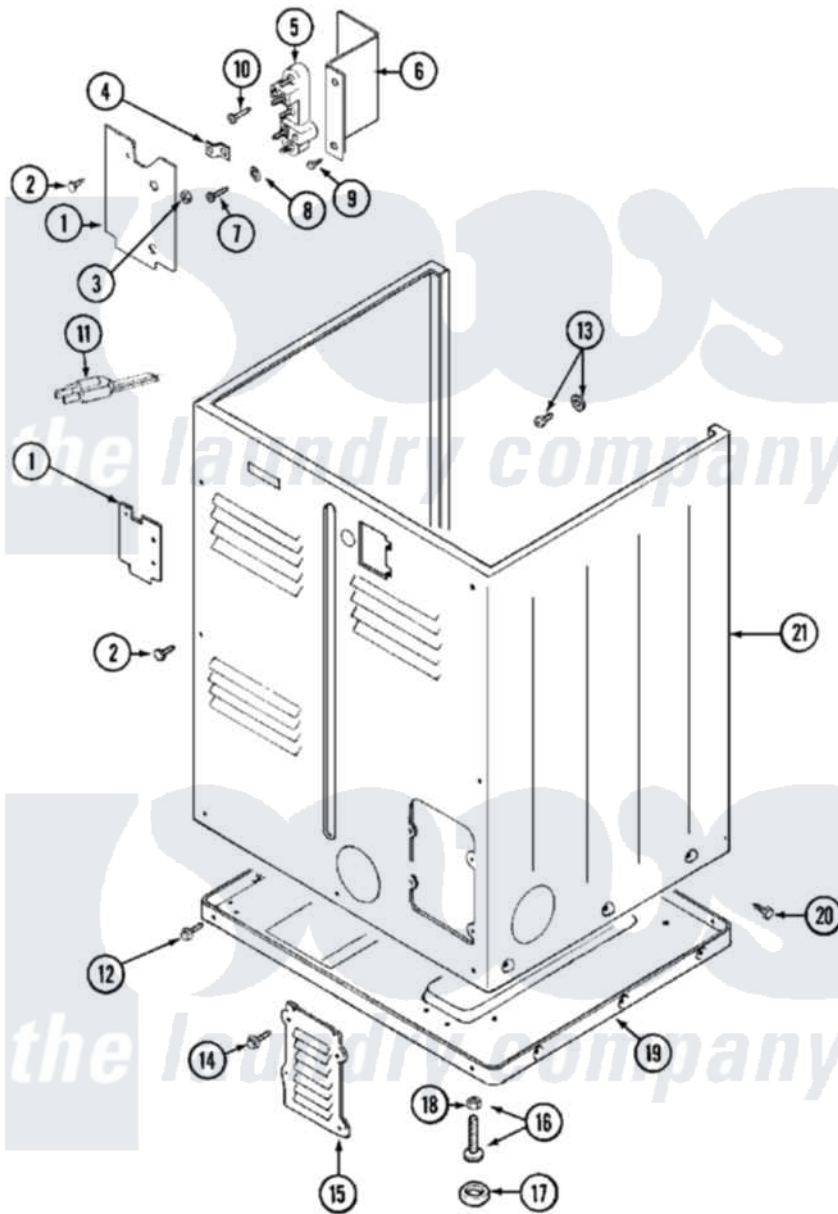

Maytag MDE12MNADW 06 - CABINET-REAR

Maytag [Commercial Maytag MDE12MNADW Dryer Parts](#) Parts Diagram 06 - CABINET-REAR
 Click on the part number to view part

Item	Original Part Number	Replaced By	Status	Part Description
001	Y312905		Not Available	COVER, TERMINAL
002	Y313561			Screw---NA
003	311484	112432		Nut
004	Y312184			Strap, Grounding
005	33001244			Block, Terminal
006	Y312904			Bracket, Terminal Block
007	Y312209	W10001200		Screw
008	Y311270			Washer, Terminal Block
009	Y310632	1163839		Screw
010	NLA		Not Available	SCREW, GROUND STRAP
011	305168	33002916		Power Cord, Canadian 240V
"	33001425			Locknut, Eared For Canadian
012	Y313561			Screw---NA
"	Y310632	1163839		Screw
013	NLA		Not Available	SCREW & WASHER ASSEMBLY
014	216423	3370225		Screw

015	Y312951	Not Available	ACCESS COVER, BACK
016	Y305086		Adjustable Leg And Nut
017	Y314137		Foot, Rubber
018	Y052740	62739	Nut, Lock
019	Y303361	Not Available	BASE ASSY. (UPPER & LOWER)
020	213007		Xfor Cabinet See Cabinet, Back
021	NLA	Not Available	CABINET (WHT)