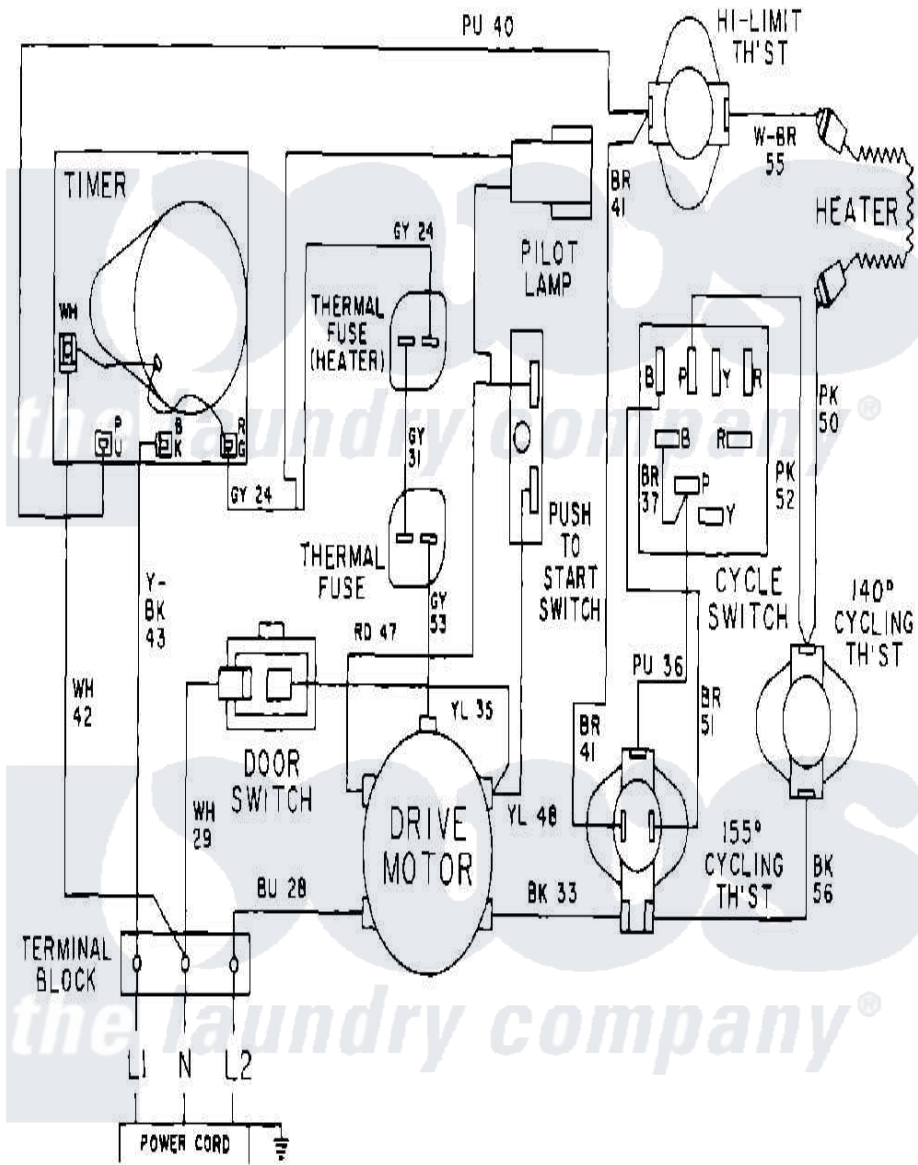

Maytag MDE12MNADW 08 - WIRING INFORMATION

Maytag [Commercial Maytag MDE12MNADW Dryer Parts](#) Parts Diagram 08 - WIRING INFORMATION
 Click on the part number to view part

Item	Original Part Number	Replaced By	Status	Part Description
001	NLA		Not Available	WIRING INFORMATION