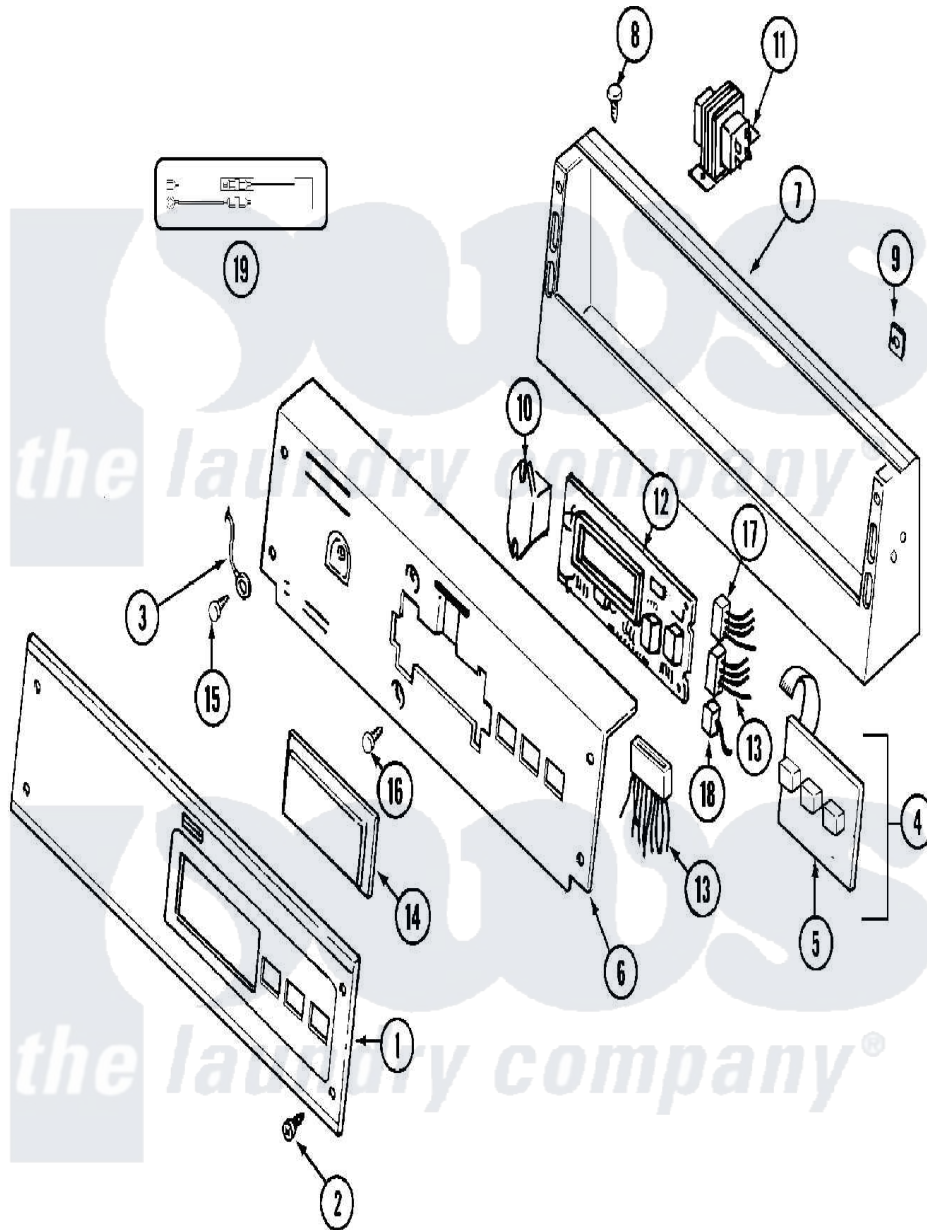

Maytag MDE12PDACL 01 - CONTROL PANEL

Maytag [Commercial Maytag MDE12PDACL Dryer Parts](#) Parts Diagram 01 - CONTROL PANEL
 Click on the part number to view part

Item	Original Part Number	Replaced By	Status	Part Description
001	NLA		Not Available	PANEL, CONTROL
002	215506			Screw, Control Panel Overlay
003	205810			Wire, Ground
004	215527	W10140652		Screw, 6-20 X 1/2
"	306694			Backup Plate With Switch
005	215517	W10131113		Push Button
006	NLA		Not Available	PLATE, BACKUP (WHT)
007	NLA		Not Available	CONSOLE (WHT)
008	212276	W10116760		Screw
009	215003			Fastener, Panel And Bracket
010	206824	W10133335		Relay, Motor
"	Y313559			Screw
011	207766			Transformer
"	211294	90767		Screw, 8A X 3/8 HeX Washer Head Tapping
012	912077			Locknut, Reader Harness
"	NLA		Not Available	CIRCUIT BOARD ASSEMBLY

"	Y215513		Standoff, Circuit Board
013	314531		Connector, Edgeboard
"	NLA	Not Available	WIRE HARNESS, MAIN
014	33001208		Cover, Display
015	211252		Screw, Ground Wire
016	215526		Screw, Circuit Board
017	206799		Optic Switch Assembly
"	NLA	Not Available	CONNECTOR, EDGEBOARD- ---NA
018	208045		Harness, Wire Sensor Switch To Circuit Brd
"	22001361		Connector, Edgeboard
019	12001279		Surge Suppressor Kit