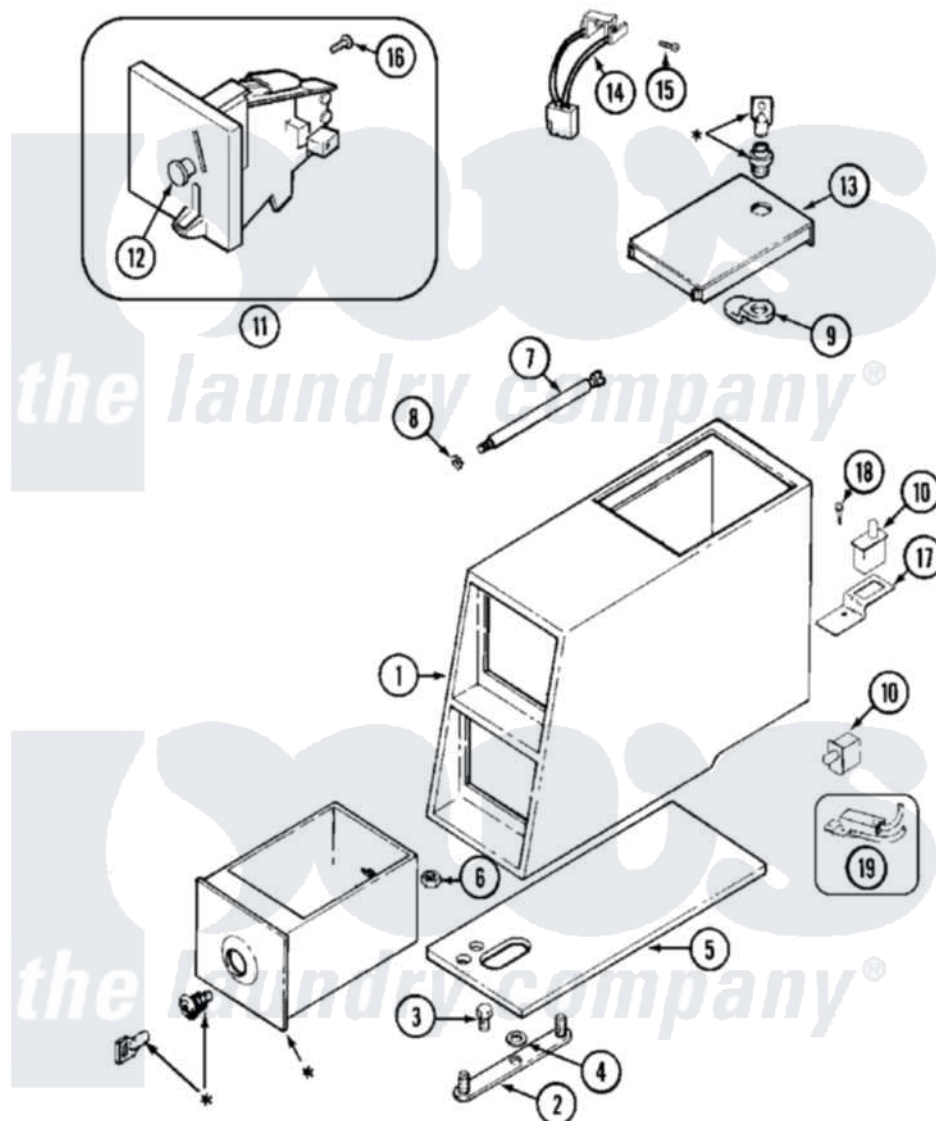

Maytag MDE12PDA CL 02 - CONTROL CENTER

* CONTACT YOUR COMMERCIAL LAUNDRY DISTRIBUTOR

Maytag [Commercial Maytag MDE12PDA CL Dryer Parts](#) Parts Diagram 02 - CONTROL CENTER
 Click on the part number to view part

Item	Original Part Number	Replaced By	Status	Part Description
001	22002480			Vault, Coin PD Coin Drop Supplied By Dist.
"	22002481	22002480		Vault, Coin PD Coin Drop Supplied By Dist.
002	22001810		Not Available	STRAP, MOUNTING
003	211294	90767		Screw, 8A X 3/8 HeX Washer Head Tapping
004	910309			Washer, Mounting Strap
005	22001870			Gasket, Coin Vault
"	22001874			Gasket, Coin Vault
006	Y052740	62739		Nut, Lock
007	213035			Bolt, Locking
008	910181			Lockwasher, Terminal Block
009	NLA		Not Available	CAM, LOCKING
010	33001250			Switch, Vault And Service Door
"	912012	3400409		Screw
011	22001873	22004112		Coin Drop Greenwald Us.25

"	22001875		Coin Drop Assembly-Dual
"	22002144		Single Faceplate
012	216200		Face Plate Return Button
013	22001910	22003679	Timer Access Door Assembly
"	22001911	22003692	Timer Access Door Assembly
014	206799		Optic Switch Assembly
015	314665		Screw, Switch Assembly
016	216068		Screw, Coin Drop
017	22001404		Bracket, Service Switch
018	212276	W10116760	Screw
019	208045		Harness, Wire Sensor Switch To Circuit Brd