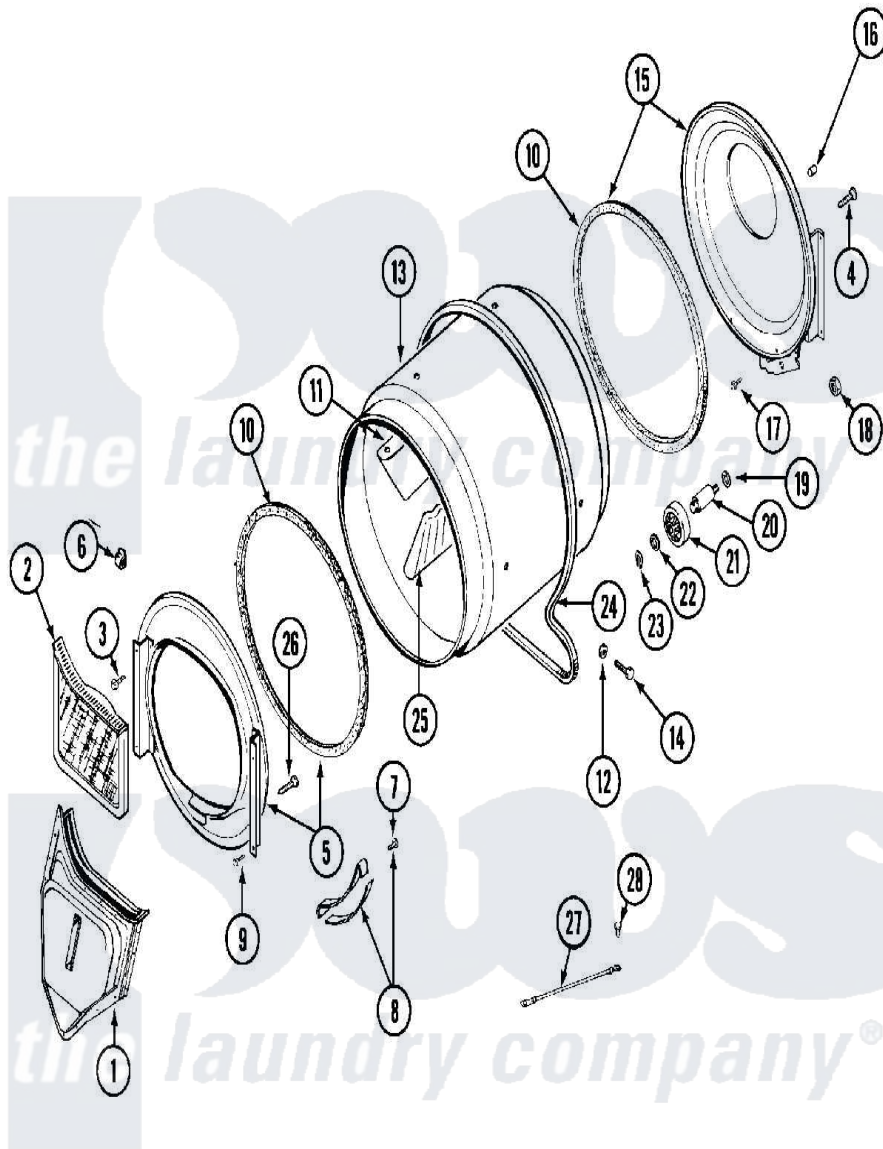

Maytag MDE12PDACL 04 - TUMBLER

Maytag [Commercial Maytag MDE12PDACL Dryer Parts](#) Parts Diagram 04 - TUMBLER
 Click on the part number to view part

Item	Original Part Number	Replaced By	Status	Part Description
001	33001016			Outlet Duct Assembly
002	33001170	33002970		Lint Filte
003	NLA		Not Available	SCREW, TUMBLER SUPPORT
004	Y313561			Screw---NA
005	33001179			Front, Tumbler
006	Y310376			Clip, Door Switch Harness
007	210720			Rivet, Bearing To Tumbler Frnt
008	306508			Tumbler Bearing Kit ---W
009	Y310632	1163839		Screw
010	314820			Seal, Tumbler
011	33001012			Baffle
012	314158			Washer, Baffle To Tumbler
013	33001108		Not Available	DRYER TUMBLER, W/O BAFFLES
014	Y310759			Screw, Tumbler Baffles
015	33001178			Back, Tumbler

016	NLA	Not Available	COVER, THREAD
017	Y310632	1163839	Screw
018	312538	33001443	Nut, Hex
019	Y313347	312535	Washer, Vault Mounting Brk.
020	Y312948	6-3129480	Shaft- Tumbler
021	Y303373	12001541	Drum Roller/Washer Assembly--W
022	312535		Washer, Vault Mounting Brk.
023	410233	9703438	Ring-Retrn
024	Y312959		Poly "V" Belt For Tumbler
025	33001004		Baffle, Tall
026	Y314110	33002917	Screw, No.10-16
027	901220		Ground Wire
028	910343	488234	Screw 8-32 X 1/4