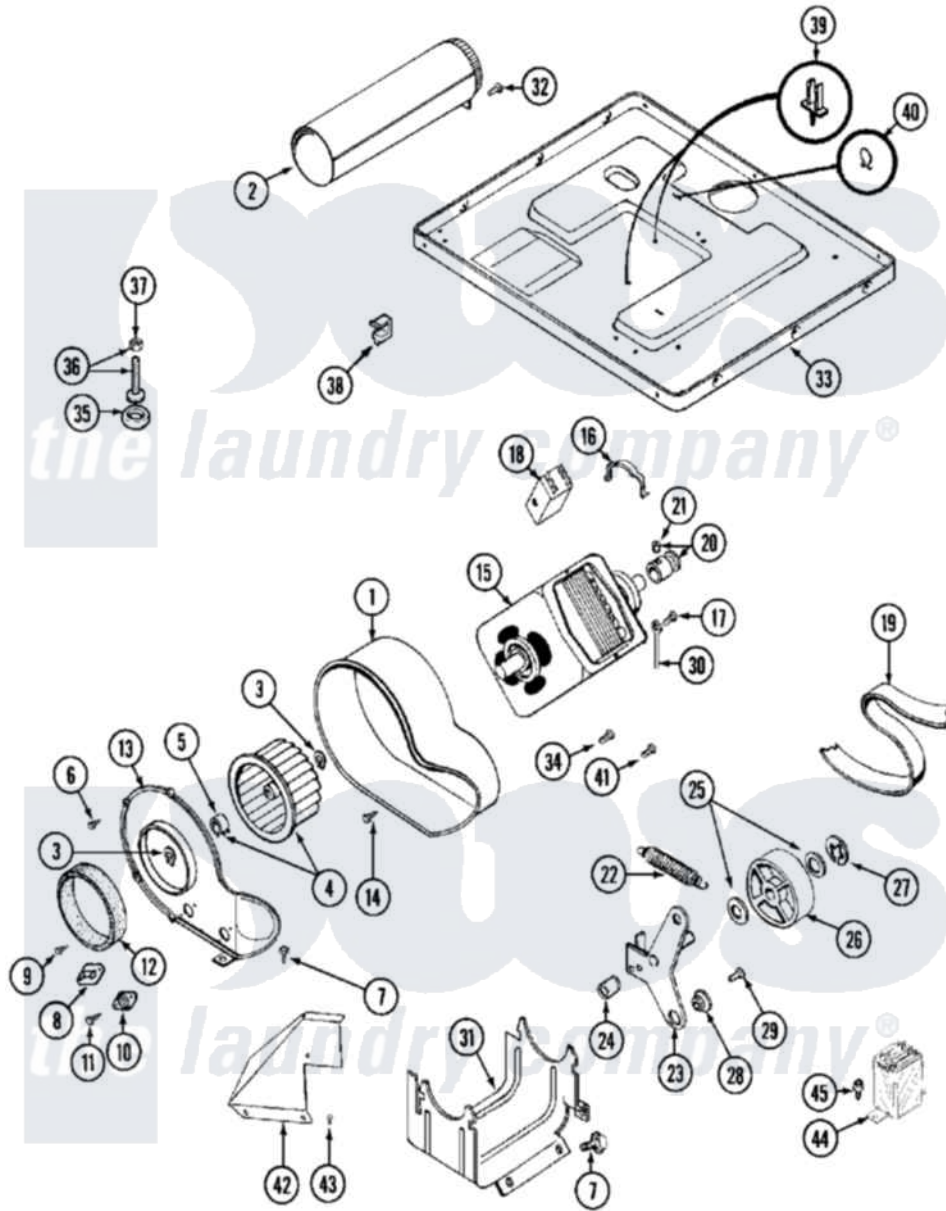

Maytag MDE12PDACL 05 - MOTOR DRIVE

Maytag [Commercial Maytag MDE12PDACL Dryer Parts](#) Parts Diagram 05 - MOTOR DRIVE
 Click on the part number to view part

Item	Original Part Number	Replaced By	Status	Part Description
001	Y312893			Housing, Blower
002	Y303442			EXHAUST DUCT ASSEMBLY
003	410233	9703438		Ring-Retrn
004	Y303836			Blower Wheel Assembly And Clamp
005	312967			Clamp, Blower Housing
006	Y312961	W10116751		Screw
007	Y313561			Screw---NA
008	306056			Thermistor Temp. Control Part Not Used Mde/G26pc Only.
"	Y303391	33303391		Thermostat, Cycling
009	211294	90767		Screw, 8A X 3/8 HeX Washer Head Tapping
010	306604			Cut-Off, Thermal Part Not Used
011	NLA		Not Available	SCREW, THERMAL CUT-OFF
012	Y312901			Seal, Housing Cover
013	314778		Not Available	COVER, BLOWER HOUSING