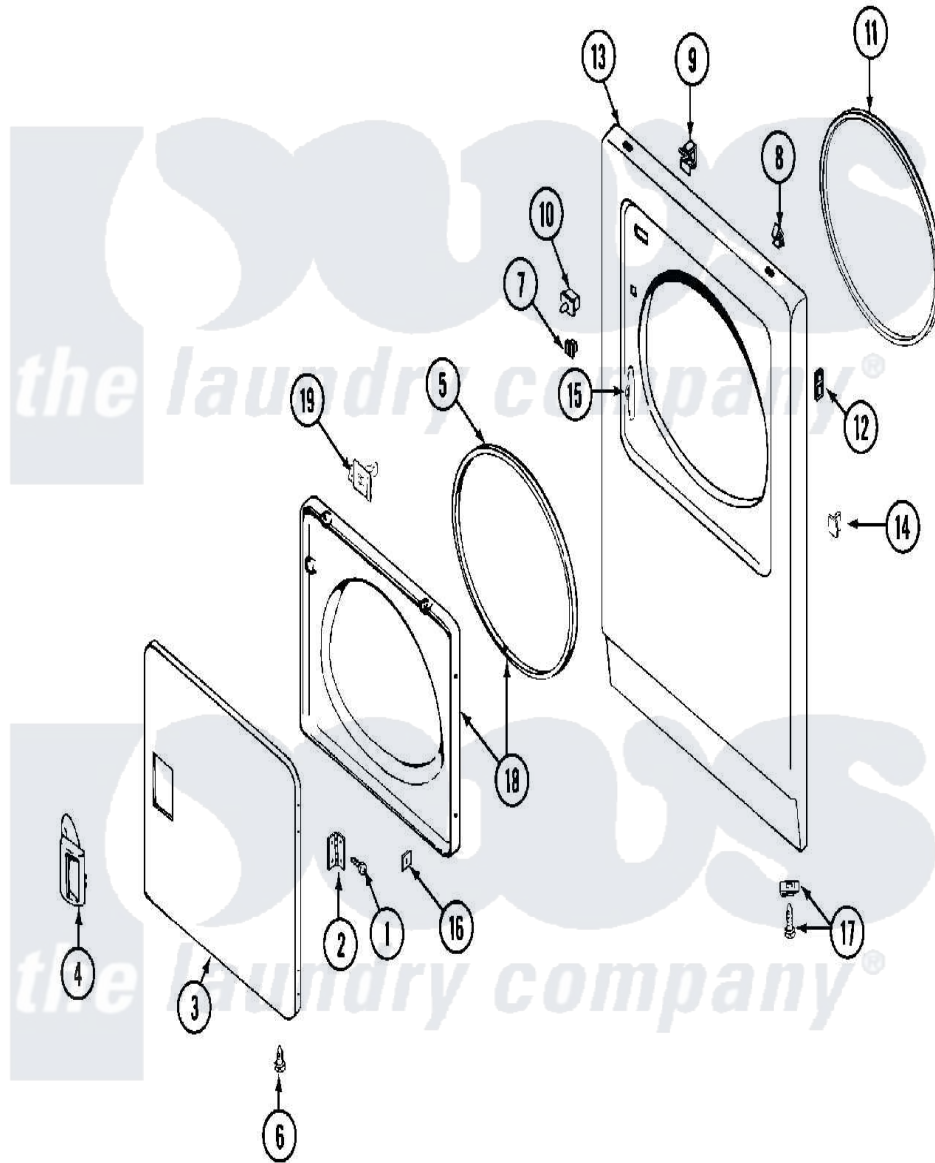

Maytag MDE12PDACL 06 - DOOR

Maytag [Commercial Maytag MDE12PDACL Dryer Parts](#) Parts Diagram 06 - DOOR
 Click on the part number to view part

Item	Original Part Number	Replaced By	Status	Part Description
001	Y314062			Screw, Door Hinge And Panel
002	33001230			Hinge, Door
003	33001240			Door
"	33001257	33001240		Door
004	33001241			Handle, Door
"	33001254	37001047		Handle, Door
005	33001131			Seal, Door
006	33001132	33002342		Plug, Sifht Hole
"	33001168		Not Available	PLUG, SIGHT HOLE (ALM)
007	Y304578	LA-1003		Door Catch Kit
008	22001650			Fastener, Spring
009	Y310376			Clip, Door Switch Harness
010	33001509	W10169313		Switch-Dor
011	314937			Seal, Front Panel
012	NLA		Not Available	SPEEDNUT, HINGE SCREW
"	NLA		Not Available	SCREW, PLASTIC

013	33001486	98008544	Screw
"	NLA		Not Available
014	NLA		PANEL, FRONT (WHT)---NA
015	33001175		PLUG, DOOR CATCH
"	33001176		Cover, Hinge Hole
016	Y313910		Cover, Hinge Hole
017	22001496		Clip, Door Liner To Outer Panel
018	33001243		Front Panel Fastener And Screw
019	314944	33001305	PANEL, INNER DOOR (W/SEAL)
"	33001305		Strike, Door
"	33001305		Strike, Door