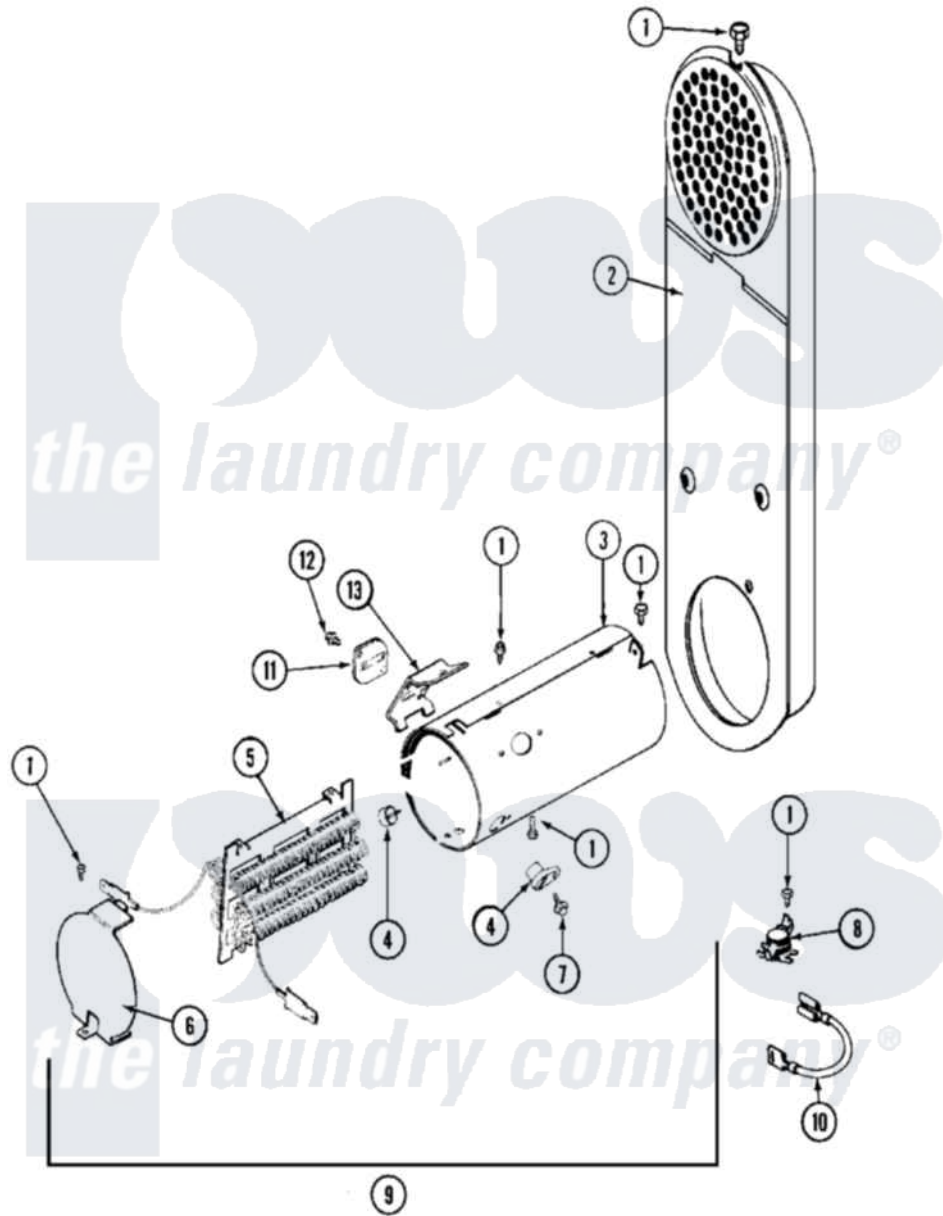

Maytag MDE12PDACL 07 - HEATER

Maytag [Commercial Maytag MDE12PDACL Dryer Parts](#) Parts Diagram 07 - HEATER
 Click on the part number to view part

Item	Original Part Number	Replaced By	Status	Part Description
001	211294	90767		Screw, 8A X 3/8 HeX Washer Head Tapping
002	308503		Not Available	INLET DUCT ASSEMBLY
003	314995			Enclosure, Heater
004	314998			Insulator, Terminal
005	308614			Heater Sub-Assembly
"	Y308612			Heater Sub-Assembly
"	Y308613	W10116747		Heater
006	314999			Shield, Radiant
007	NLA		Not Available	SCREW, TERMINAL INSULATOR
008	303396			Thermostat, Hi-Limit
009	307178			Heater Assembly
"	307179			Heater Assembly
"	307181			Heater Assembly Complete
010	Y307173			Wire, Jumper
011	307473			Fuse, Thermal

012

NLA

Not Available

SCREW

013

[315346](#)

Bracket, Thermal Fuse

014