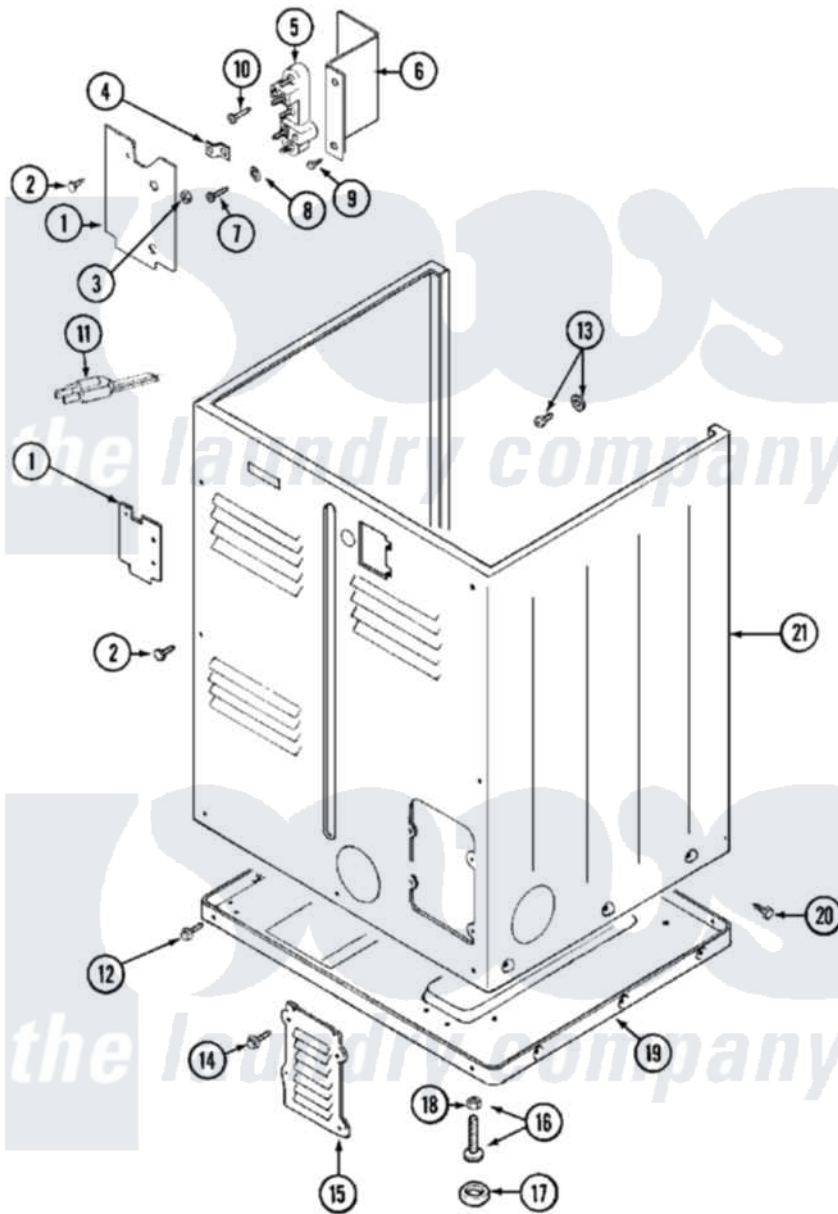

Maytag MDE12PDACL 08 - CABINET-REAR

Maytag [Commercial Maytag MDE12PDACL Dryer Parts](#) Parts Diagram 08 - CABINET-REAR
 Click on the part number to view part

Item	Original Part Number	Replaced By	Status	Part Description
001	Y312905		Not Available	COVER, TERMINAL
002	Y313561			Screw----NA
003	311484	112432		Nut
004	Y312184			Strap, Grounding
005	33001244			Block, Terminal
006	Y312904			Bracket, Terminal Block
007	Y312209	W10001200		Screw
008	Y311270			Washer, Terminal Block
009	Y310632	1163839		Screw
010	NLA		Not Available	SCREW, GROUND STRAP
011	305168	33002916		Power Cord, Canadian 240V
"	33001425			Locknut, Eared For Canadian
012	Y313561			Screw----NA
"	Y310632	1163839		Screw
013	NLA		Not Available	SCREW & WASHER ASSEMBLY
014	216423	3370225		Screw

015	Y312951	Not Available	ACCESS COVER, BACK
016	Y305086		Adjustable Leg And Nut
017	Y314137		Foot, Rubber
018	Y052740	62739	Nut, Lock
019	Y303361	Not Available	BASE ASSY. (UPPER & LOWER)
020	213007		Xfor Cabinet See Cabinet, Back
021	NLA	Not Available	CABINET (WHT)