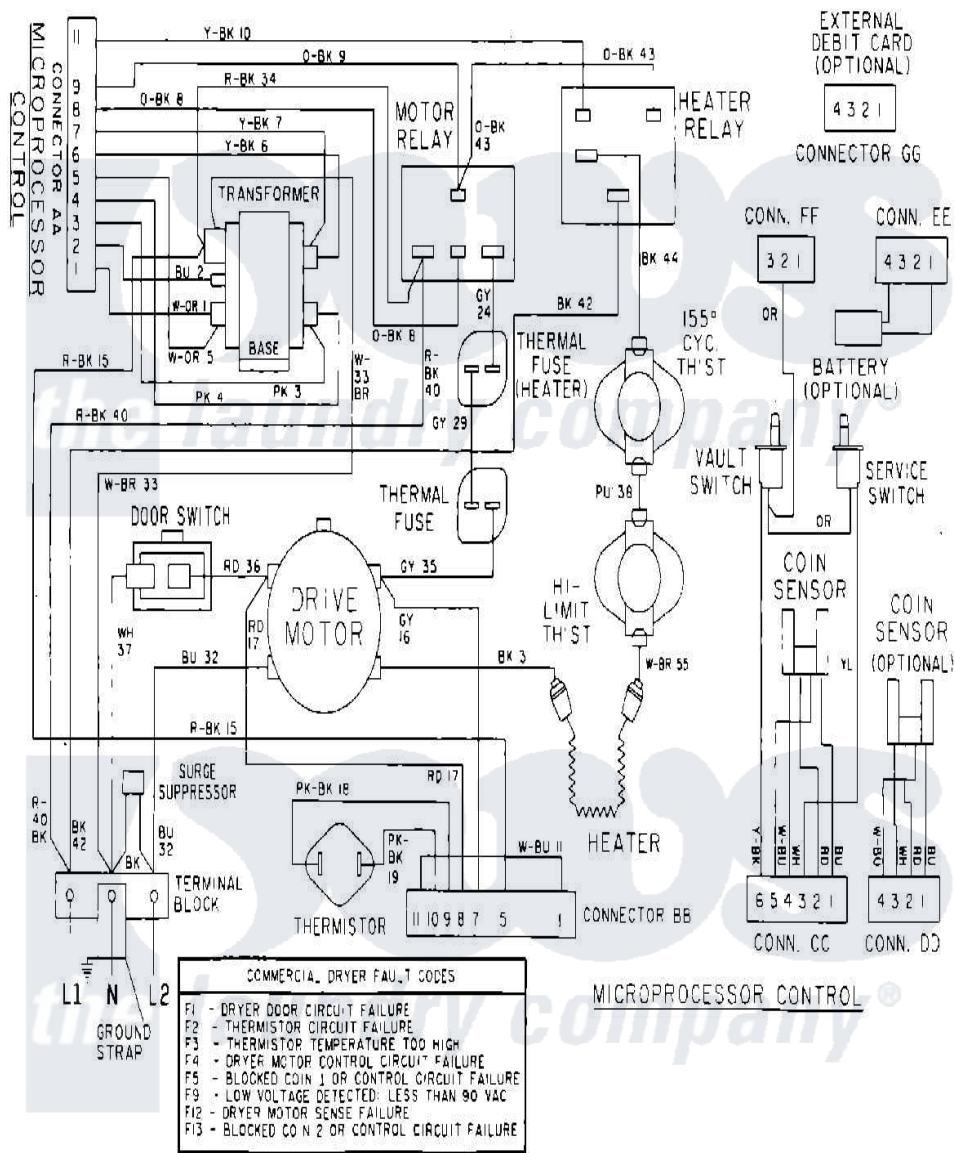

Maytag MDE12PDACL 09 - WIRING INFORMATION

Maytag Commercial Maytag MDE12PDACL Dryer Parts Parts Diagram 09 - WIRING INFORMATION
 Click on the part number to view part

Item	Original Part Number	Replaced By	Status	Part Description
001	NLA		Not Available	WIRING INFORMATION