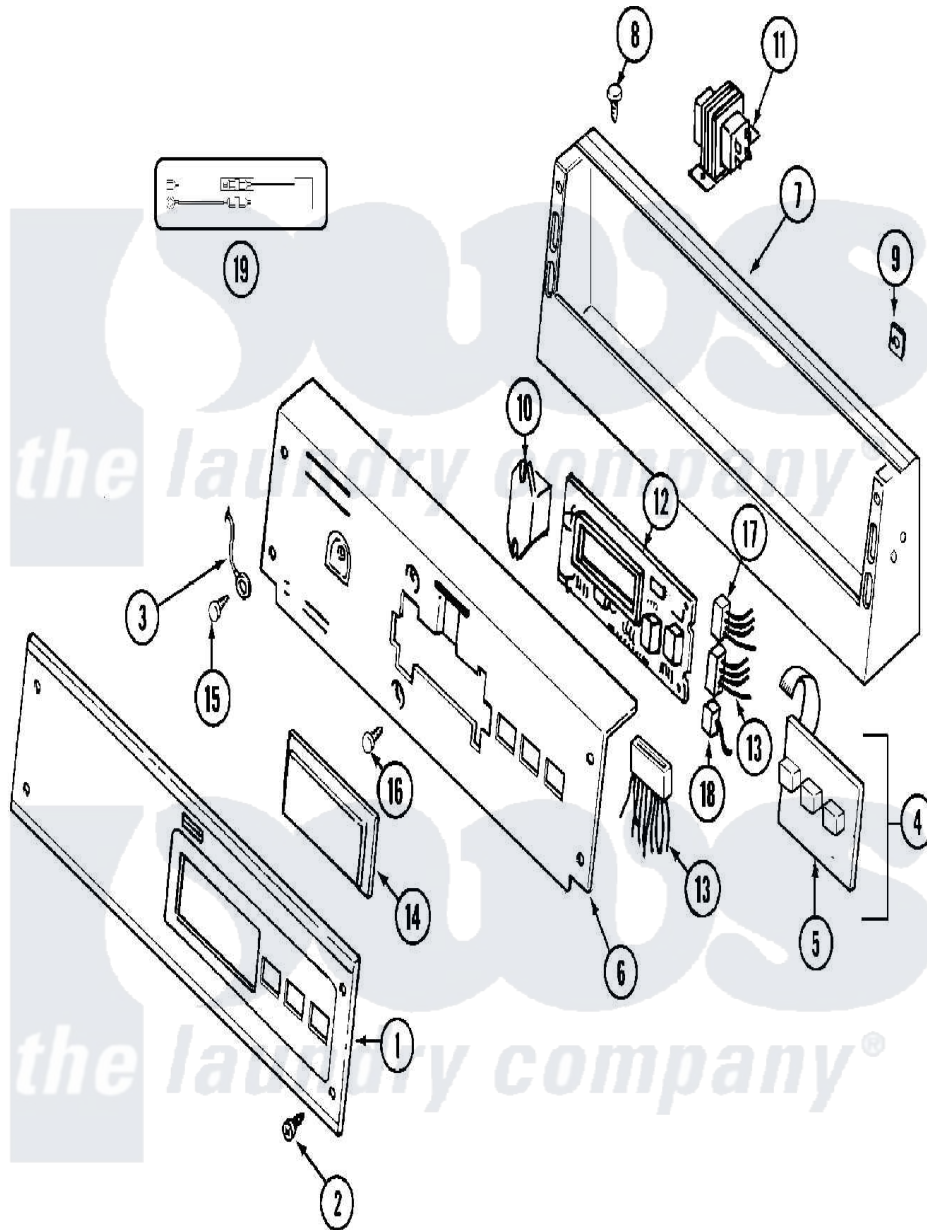

Maytag MDE12PDACW 01 - CONTROL PANEL

Maytag [Commercial Maytag MDE12PDACW Dryer Parts](#) Parts Diagram 01 - CONTROL PANEL
 Click on the part number to view part

Item	Original Part Number	Replaced By	Status	Part Description
001	NLA		Not Available	PANEL, CONTROL
002	215506			Screw, Control Panel Overlay
003	205810			Wire, Ground
004	215527	W10140652		Screw, 6-20 X 1/2
"	306694			Backup Plate With Switch
005	215517	W10131113		Push Button
006	NLA		Not Available	PLATE, BACKUP (WHT)
007	NLA		Not Available	CONSOLE (WHT)
008	212276	W10116760		Screw
009	215003			Fastener, Panel And Bracket
010	206824	W10133335		Relay, Motor
"	Y313559			Screw
011	207766			Transformer
"	211294	90767		Screw, 8A X 3/8 HeX Washer Head Tapping
012	912077			Locknut, Reader Harness
"	NLA		Not Available	CIRCUIT BOARD ASSEMBLY

"	Y215513		Standoff, Circuit Board
013	314531		Connector, Edgeboard
"	NLA	Not Available	WIRE HARNESS, MAIN
014	33001208		Cover, Display
015	211252		Screw, Ground Wire
016	215526		Screw, Circuit Board
017	206799		Optic Switch Assembly
"	NLA	Not Available	CONNECTOR, EDGEBOARD- ---NA
018	208045		Harness, Wire Sensor Switch To Circuit Brd
"	22001361		Connector, Edgeboard
019	12001279		Surge Suppressor Kit