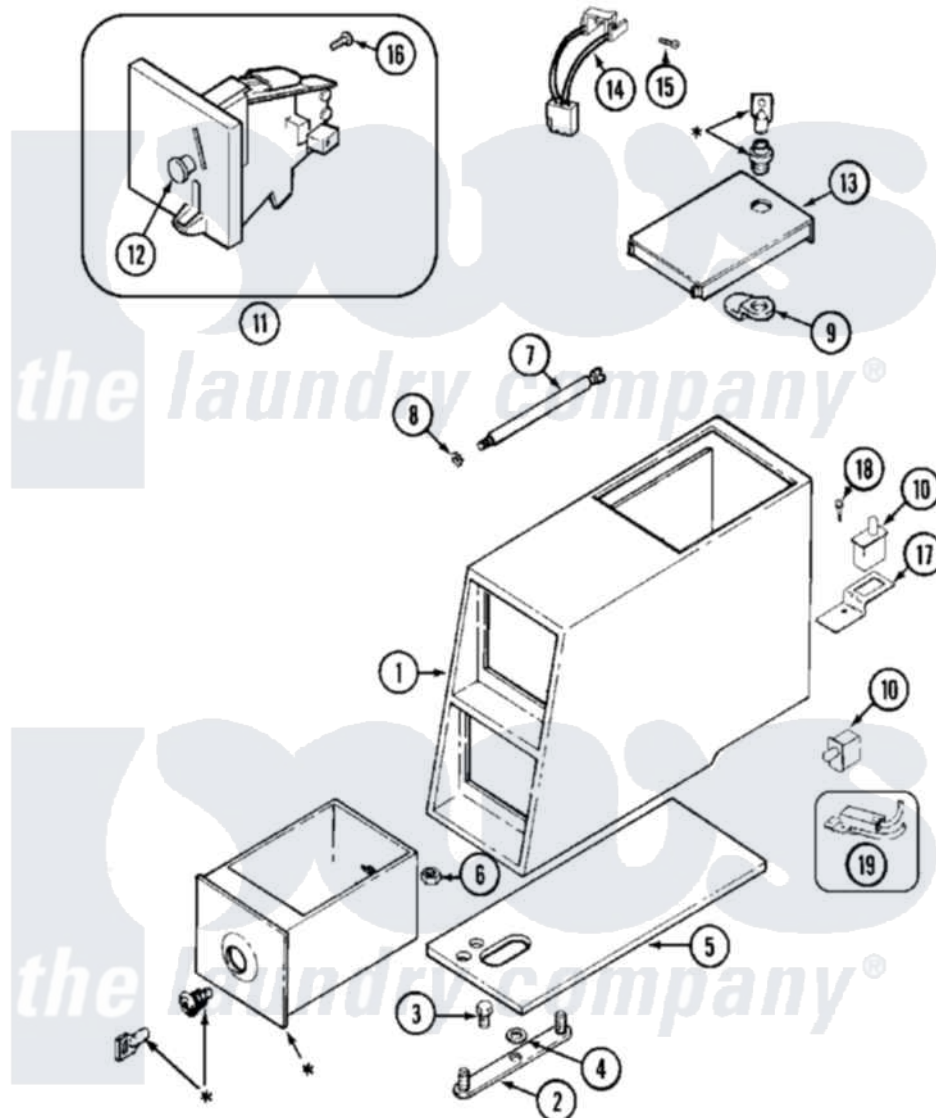

Maytag MDE12PDACW 02 - CONTROL CENTER

* CONTACT YOUR COMMERCIAL LAUNDRY DISTRIBUTOR

Maytag [Commercial Maytag MDE12PDACW Dryer Parts](#) Parts Diagram 02 - CONTROL CENTER

[Click on the part number to view part](#)

Item	Original Part Number	Replaced By	Status	Part Description
001	22002480			Vault, Coin PD Coin Drop Supplied By Dist.
"	22002481	22002480		Vault, Coin PD Coin Drop Supplied By Dist.
002	22001810		Not Available	STRAP, MOUNTING
003	211294	90767		Screw, 8A X 3/8 HeX Washer Head Tapping
004	910309			Washer, Mounting Strap
005	22001870			Gasket, Coin Vault
"	22001874			Gasket, Coin Vault
006	Y052740	62739		Nut, Lock
007	213035			Bolt, Locking
008	910181			Lockwasher, Terminal Block
009	NLA		Not Available	CAM, LOCKING
010	33001250			Switch, Vault And Service Door
"	912012	3400409		Screw
011	22001873	22004112		Coin Drop Greenwald Us.25

"	22001875		Coin Drop Assembly-Dual
"	22002144		Single Faceplate
012	216200		Face Plate Return Button
013	22001910	22003679	Timer Access Door Assembly
"	22001911	22003692	Timer Access Door Assembly
014	206799		Optic Switch Assembly
015	314665		Screw, Switch Assembly
016	216068		Screw, Coin Drop
017	22001404		Bracket, Service Switch
018	212276	W10116760	Screw
019	208045		Harness, Wire Sensor Switch To Circuit Brd