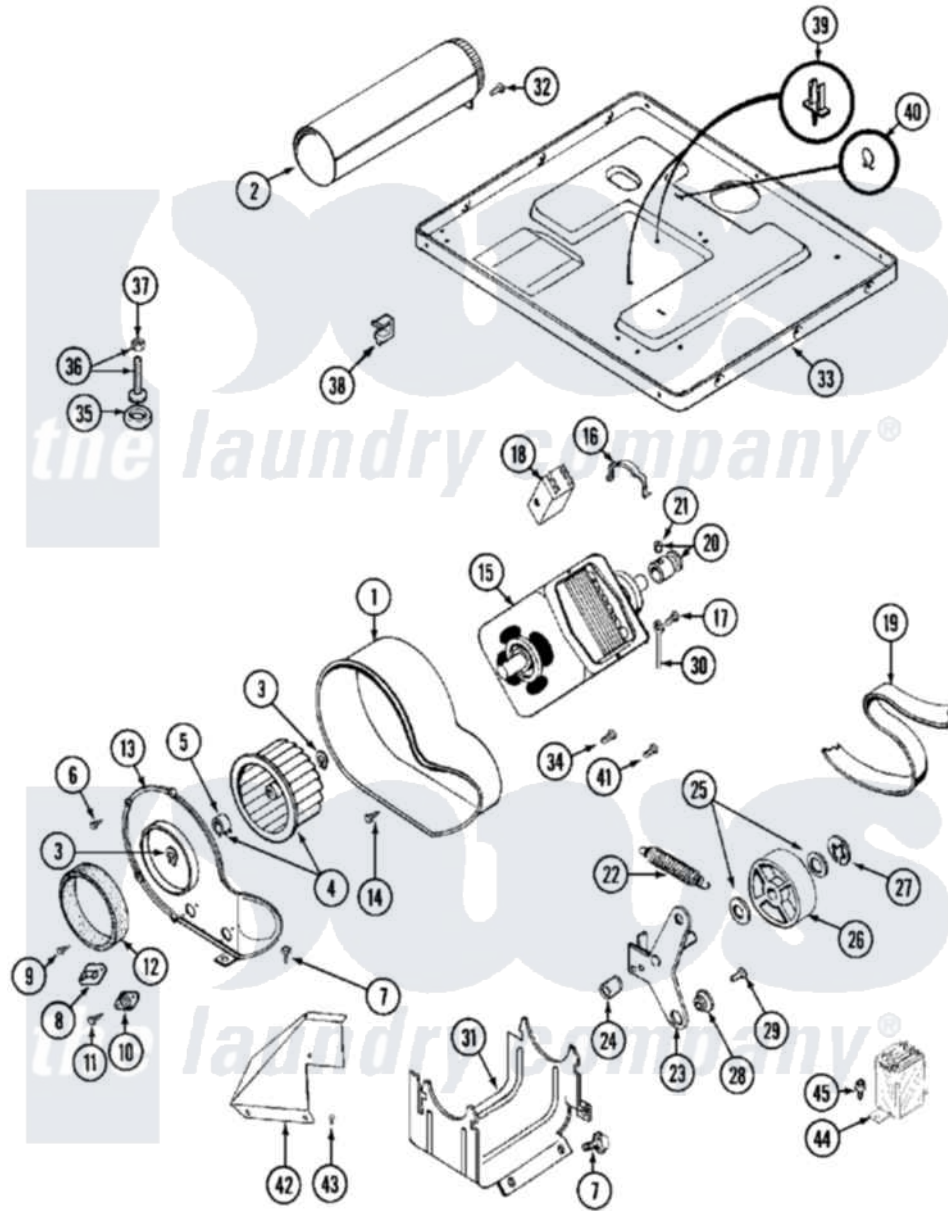

Maytag MDE12PDACW 05 - MOTOR DRIVE

Maytag [Commercial Maytag MDE12PDACW Dryer Parts](#) Parts Diagram 05 - MOTOR DRIVE
 Click on the part number to view part

Item	Original Part Number	Replaced By	Status	Part Description
001	Y312893			Housing, Blower
002	Y303442			EXHAUST DUCT ASSEMBLY
003	410233	9703438		Ring-Retrn
004	Y303836			Blower Wheel Assembly And Clamp
005	312967			Clamp, Blower Housing
006	Y312961	W10116751		Screw
007	Y313561			Screw---NA
008	306056			Thermistor Temp. Control Part Not Used Mde/G26pc Only.
"	Y303391	33303391		Thermostat, Cycling
009	211294	90767		Screw, 8A X 3/8 HeX Washer Head Tapping
010	306604			Cut-Off, Thermal Part Not Used
011	NLA		Not Available	SCREW, THERMAL CUT-OFF
012	Y312901			Seal, Housing Cover
013	314778		Not Available	COVER, BLOWER HOUSING