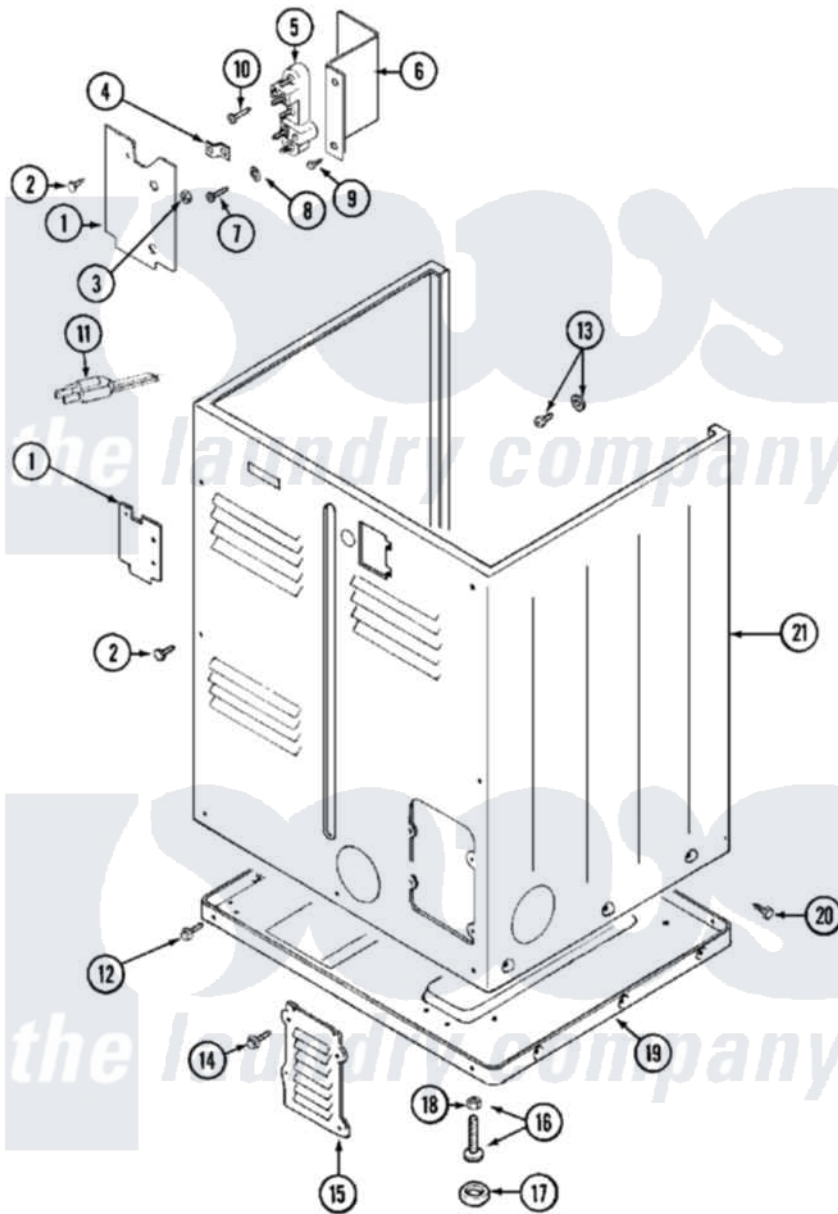

Maytag MDE12PDACW 08 - CABINET-REAR

Maytag [Commercial Maytag MDE12PDACW Dryer Parts](#) Parts Diagram 08 - CABINET-REAR
 Click on the part number to view part

Item	Original Part Number	Replaced By	Status	Part Description
001	Y312905		Not Available	COVER, TERMINAL
002	Y313561			Screw---NA
003	311484	112432		Nut
004	Y312184			Strap, Grounding
005	33001244			Block, Terminal
006	Y312904			Bracket, Terminal Block
007	Y312209	W10001200		Screw
008	Y311270			Washer, Terminal Block
009	Y310632	1163839		Screw
010	NLA		Not Available	SCREW, GROUND STRAP
011	305168	33002916		Power Cord, Canadian 240V
"	33001425			Locknut, Eared For Canadian
012	Y313561			Screw---NA
"	Y310632	1163839		Screw
013	NLA		Not Available	SCREW & WASHER ASSEMBLY
014	216423	3370225		Screw

015	Y312951	Not Available	ACCESS COVER, BACK
016	Y305086		Adjustable Leg And Nut
017	Y314137		Foot, Rubber
018	Y052740	62739	Nut, Lock
019	Y303361	Not Available	BASE ASSY. (UPPER & LOWER)
020	213007		Xfor Cabinet See Cabinet, Back
021	NLA	Not Available	CABINET (WHT)