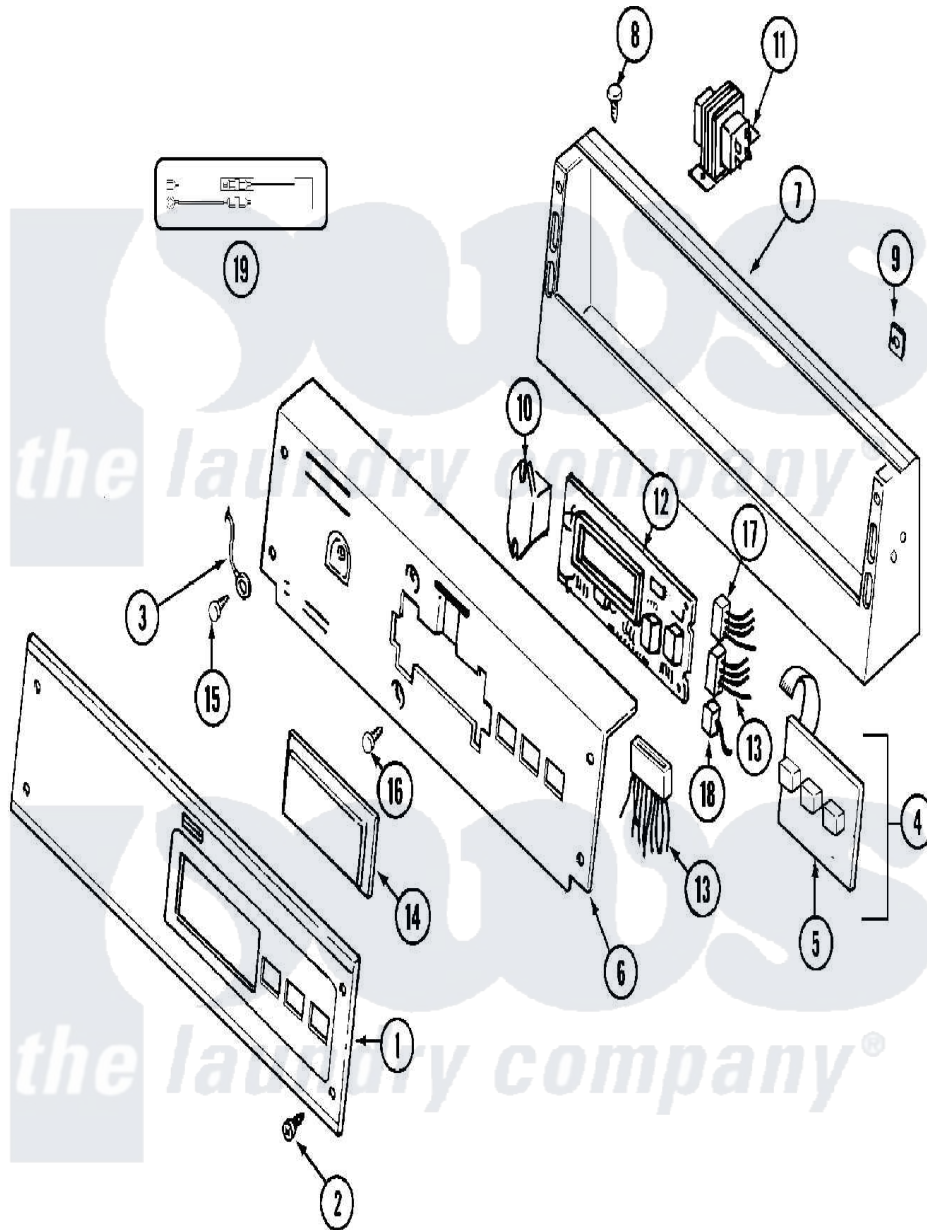

Maytag MDE12PDADL 01 - CONTROL PANEL

Maytag [Commercial Maytag MDE12PDADL Dryer Parts](#) Parts Diagram 01 - CONTROL PANEL
 Click on the part number to view part

Item	Original Part Number	Replaced By	Status	Part Description
001	NLA		Not Available	PANEL, CONTROL
002	215506			Screw, Control Panel Overlay
003	205810			Wire, Ground
004	215527	W10140652		Screw, 6-20 X 1/2
"	306694			Backup Plate With Switch
005	215517	W10131113		Push Button
006	NLA		Not Available	PLATE, BACKUP (WHT)
007	NLA		Not Available	CONSOLE (WHT)
008	212276	W10116760		Screw
009	215003			Fastener, Panel And Bracket
010	206824	W10133335		Relay, Motor
"	Y313559			Screw
011	207766			Transformer
"	211294	90767		Screw, 8A X 3/8 HeX Washer Head Tapping
012	912077			Locknut, Reader Harness
"	NLA		Not Available	CIRCUIT BOARD ASSEMBLY

"	Y215513		Standoff, Circuit Board
013	314531		Connector, Edgeboard
"	NLA	Not Available	WIRE HARNESS, MAIN
014	33001208		Cover, Display
015	211252		Screw, Ground Wire
016	215526		Screw, Circuit Board
017	206799		Optic Switch Assembly
"	NLA	Not Available	CONNECTOR, EDGEBOARD- ---NA
018	208045		Harness, Wire Sensor Switch To Circuit Brd
"	22001361		Connector, Edgeboard
019	12001279		Surge Suppressor Kit