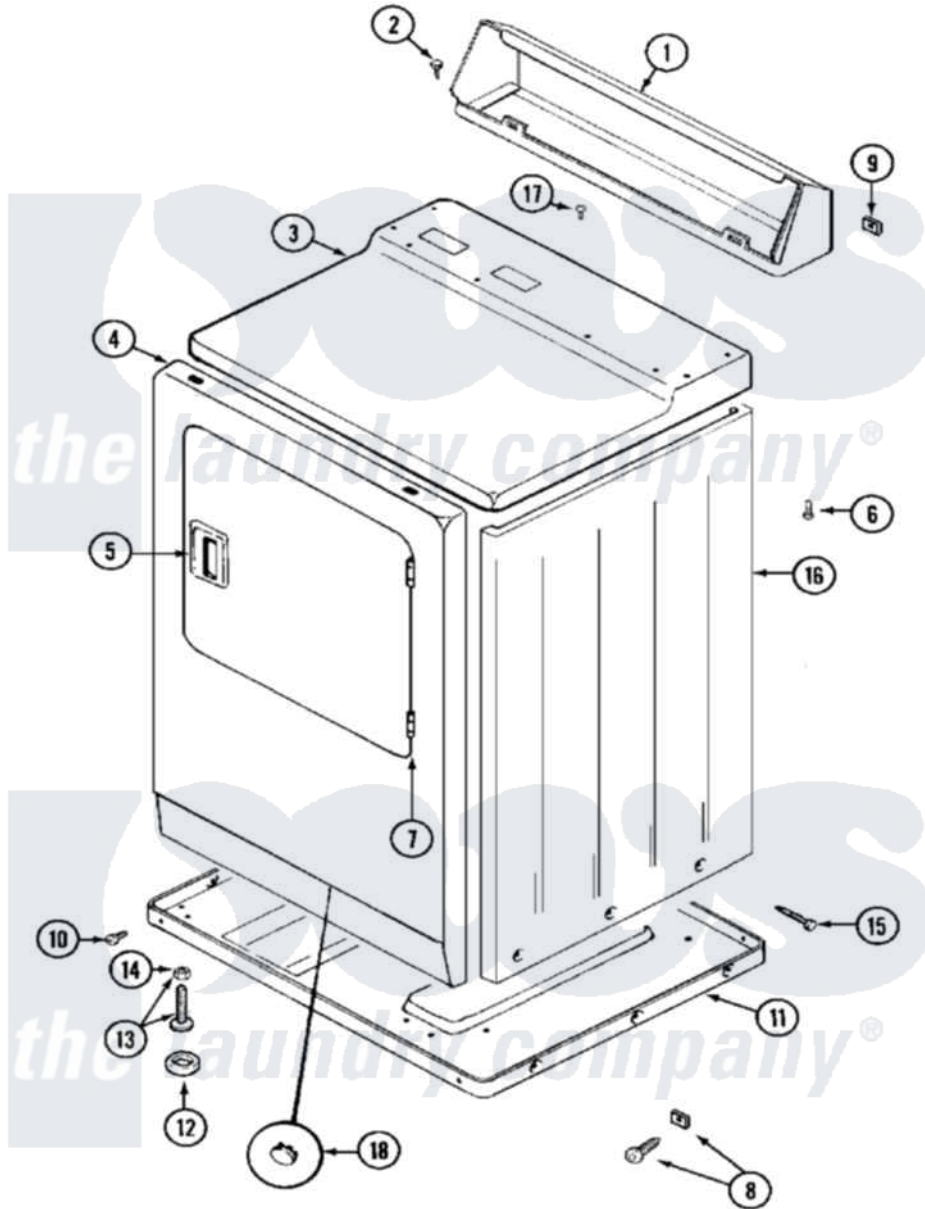

Maytag MDE12PDADL 03 - CABINET-FRONT

Maytag [Commercial Maytag MDE12PDADL Dryer Parts](#) Parts Diagram 03 - CABINET-FRONT
 Click on the part number to view part

Item	Original Part Number	Replaced By	Status	Part Description
001	NLA		Not Available	CONSOLE (WHT)
002	212276	W10116760		Screw
003	33001703	33001740		Cover, Top
"	NLA		Not Available	(ALM)
004	33001486	98008544		Screw
"	NLA		Not Available	PANEL, FRONT (WHT)---NA
005	33001241			Handle, Door
"	33001254	37001047		Handle, Door
006	214354			Screw, Top Cover To Cabnt.
007	33001230			Hinge, Door
008	22001496			Front Panel Fastener And Screw
009	215075			Fastener, Control Panel To Console
010	Y313561			Screw---NA
"	Y310632	1163839		Screw
011	V302361		Not Available	BASE ASSY. (UPPER &

011	1303301	Not Available	LOWER)
012	Y314137		Foot, Rubber
013	Y305086		Adjustable Leg And Nut
014	Y052740	62739	Nut, Lock
015	213007		Xfor Cabinet See Cabinet, Back
016	NLA	Not Available	CABINET (WHT)
017	210186	3370225	Screw
018	33001614	Not Available	PLUG, FRONT PANEL (WHT)
"	33001615	Not Available	PLUG, FRONT PANEL (ALM)