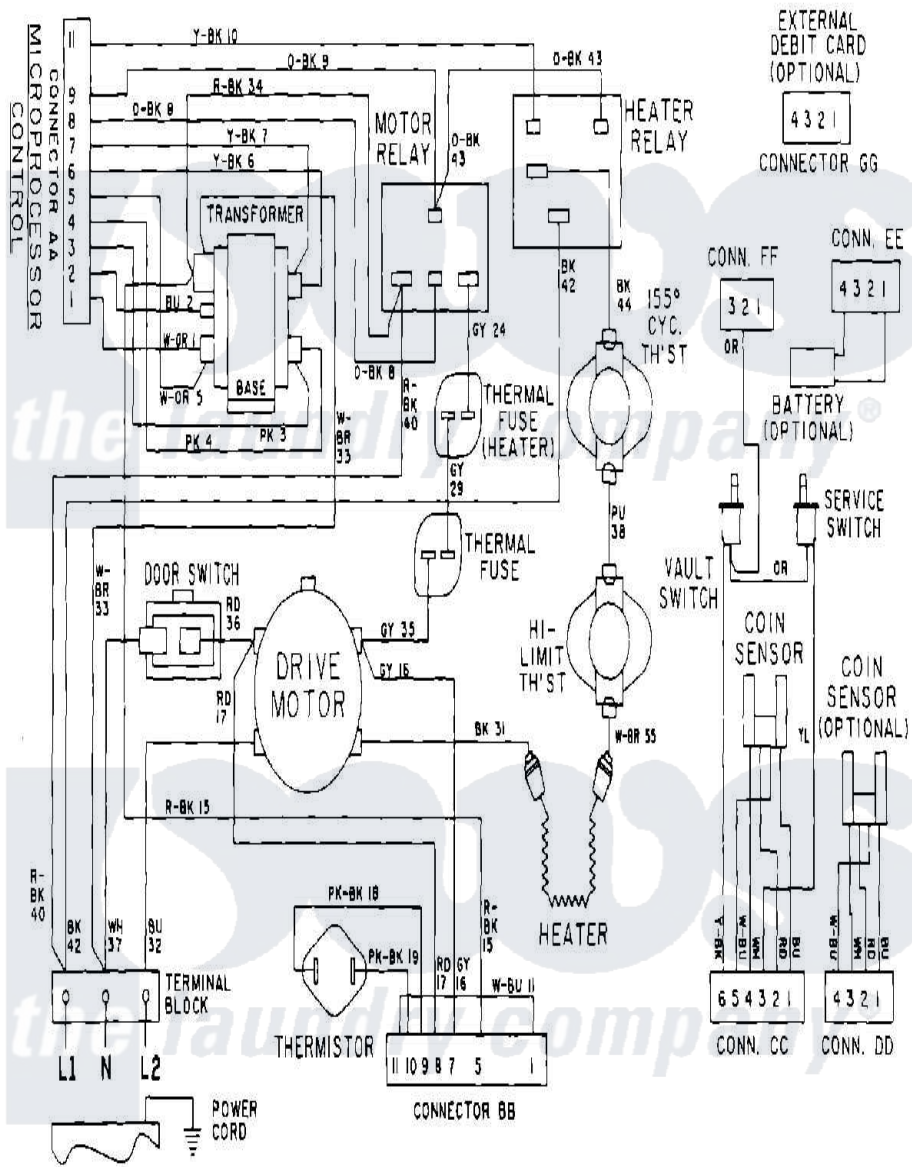

Maytag MDE12PDADL 06 - WIRING INFORMATION

Maytag Commercial Maytag MDE12PDADL Dryer Parts Parts Diagram 06 - WIRING INFORMATION
 Click on the part number to view part

Item	Original Part Number	Replaced By	Status	Part Description
001	NLA		Not Available	WIRING INFORMATION