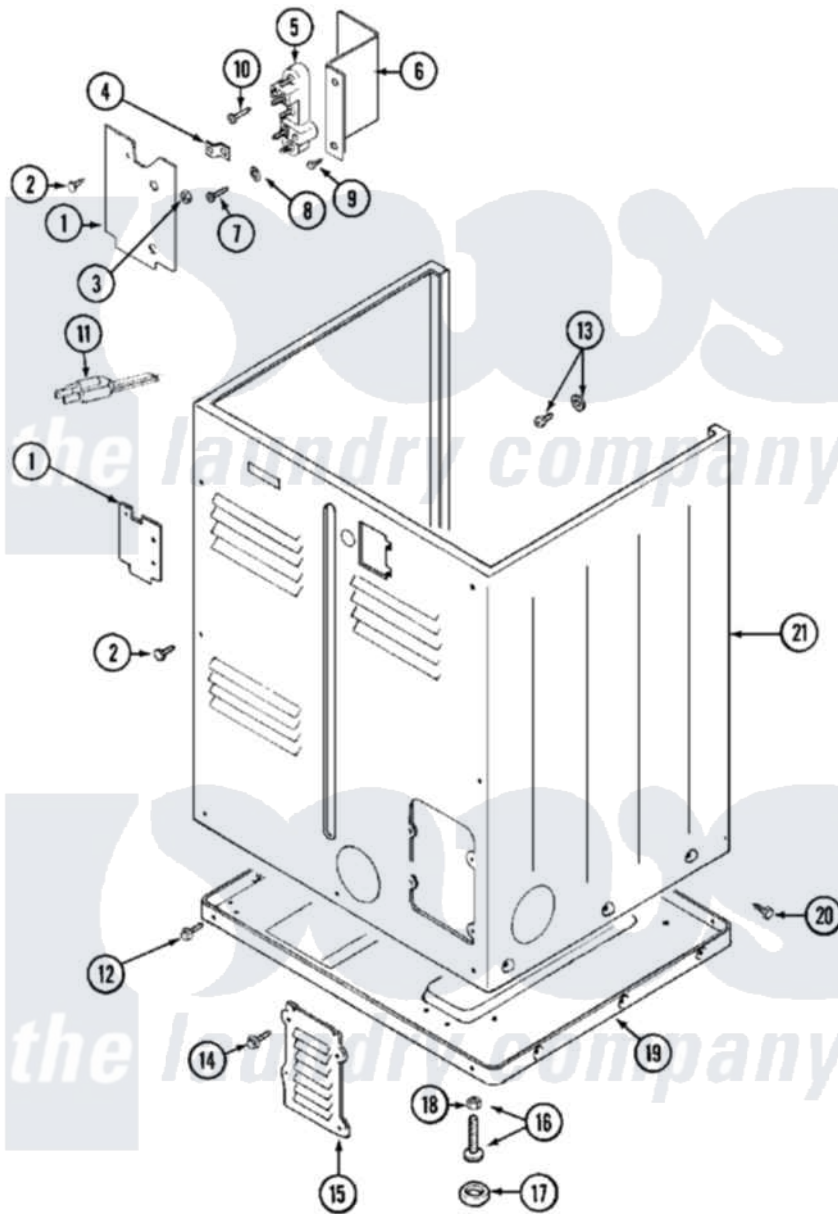

# Maytag MDE12PDADL 09 - CABINET-REAR

Maytag [Commercial Maytag MDE12PDADL Dryer Parts](#) Parts Diagram 09 - CABINET-REAR  
 Click on the part number to view part

Item	Original Part Number	Replaced By	Status	Part Description
001	Y312905		Not Available	COVER, TERMINAL
002	<a href="#">Y313561</a>			Screw---NA
003	<a href="#">311484</a>	<a href="#">112432</a>		Nut
004	<a href="#">Y312184</a>			Strap, Grounding
005	<a href="#">33001244</a>			Block, Terminal
006	<a href="#">Y312904</a>			Bracket, Terminal Block
007	<a href="#">Y312209</a>	<a href="#">W10001200</a>		Screw
008	<a href="#">Y311270</a>			Washer, Terminal Block
009	Y310632	<a href="#">1163839</a>		Screw
010	NLA		Not Available	SCREW, GROUND STRAP
011	305168	<a href="#">33002916</a>		Power Cord, Canadian 240V
"	<a href="#">33001425</a>			Locknut, Eared For Canadian
012	<a href="#">Y313561</a>			Screw---NA
"	Y310632	<a href="#">1163839</a>		Screw
013	NLA		Not Available	SCREW & WASHER ASSEMBLY
014	216423	<a href="#">3370225</a>		Screw

015	Y312951	Not Available	ACCESS COVER, BACK
016	<a href="#">Y305086</a>		Adjustable Leg And Nut
017	<a href="#">Y314137</a>		Foot, Rubber
018	<a href="#">Y052740</a>	<a href="#">62739</a>	Nut, Lock
019	Y303361	Not Available	BASE ASSY. (UPPER & LOWER)
020	<a href="#">213007</a>		Xfor Cabinet See Cabinet, Back
021	NLA	Not Available	CABINET (WHT)