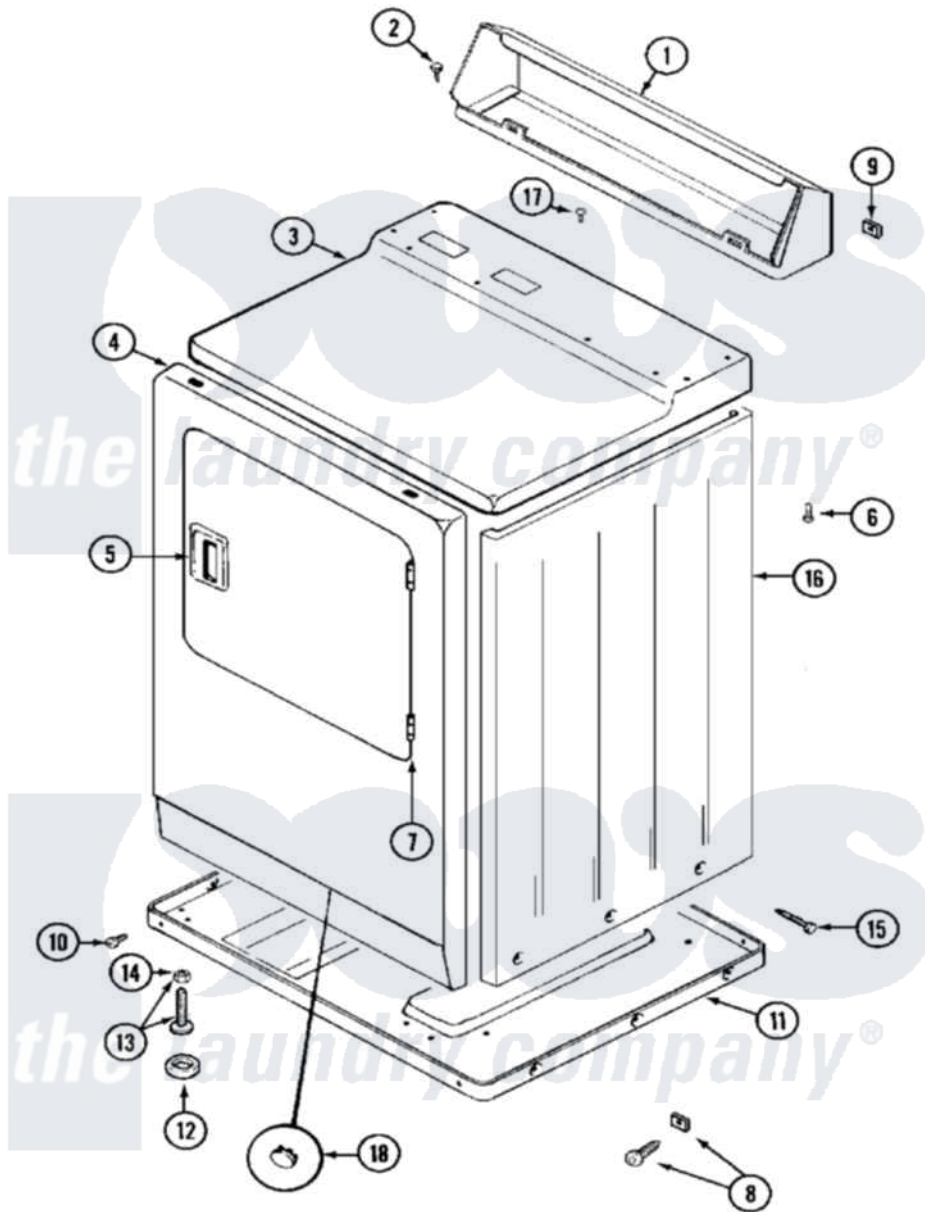

Maytag MDE12PDADW 03 - CABINET-FRONT

Maytag Commercial Maytag MDE12PDADW Dryer Parts Parts Diagram 03 - CABINET-FRONT
 Click on the part number to view part

Item	Original Part Number	Replaced By	Status	Part Description
001	NLA		Not Available	CONSOLE (WHT)
002	212276	W10116760		Screw
003	33001703	33001740		Cover, Top
"	NLA		Not Available	(ALM)
004	33001486	98008544		Screw
"	NLA		Not Available	PANEL, FRONT (WHT)---NA
005	33001241			Handle, Door
"	33001254	37001047		Handle, Door
006	214354			Screw, Top Cover To Cabnt.
007	33001230			Hinge, Door
008	22001496			Front Panel Fastener And Screw
009	215075			Fastener, Control Panel To Console
010	Y313561			Screw---NA
"	Y310632	1163839		Screw
011	V302361		Not Available	BASE ASSY. (UPPER &

011	1303301	Not Available	LOWER)
012	Y314137		Foot, Rubber
013	Y305086		Adjustable Leg And Nut
014	Y052740	62739	Nut, Lock
015	213007		Xfor Cabinet See Cabinet, Back
016	NLA	Not Available	CABINET (WHT)
017	210186	3370225	Screw
018	33001614	Not Available	PLUG, FRONT PANEL (WHT)
"	33001615	Not Available	PLUG, FRONT PANEL (ALM)