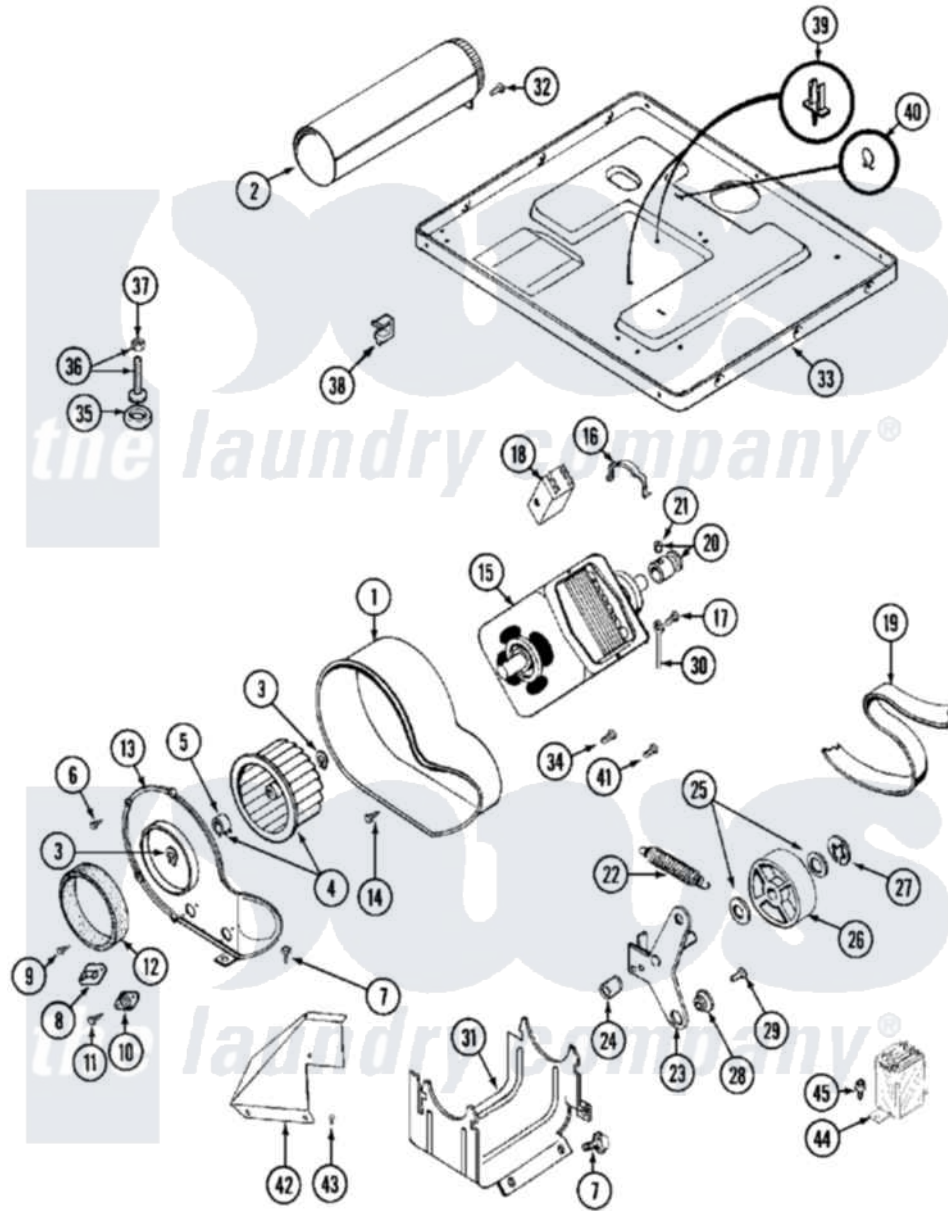

# Maytag MDE12PDADW 05 - MOTOR DRIVE

Maytag [Commercial Maytag MDE12PDADW Dryer Parts](#) Parts Diagram 05 - MOTOR DRIVE  
 Click on the part number to view part

Item	Original Part Number	Replaced By	Status	Part Description
001	<a href="#">Y312893</a>			Housing, Blower
002	<a href="#">Y303442</a>			EXHAUST DUCT ASSEMBLY
003	410233	<a href="#">9703438</a>		Ring-Retrn
004	<a href="#">Y303836</a>			Blower Wheel Assembly And Clamp
005	<a href="#">312967</a>			Clamp, Blower Housing
006	Y312961	<a href="#">W10116751</a>		Screw
007	<a href="#">Y313561</a>			Screw---NA
008	<a href="#">306056</a>			Thermistor Temp. Control Part Not Used Mde/G26pc Only.
"	Y303391	<a href="#">33303391</a>		Thermostat, Cycling
009	<a href="#">211294</a>	<a href="#">90767</a>		Screw, 8A X 3/8 HeX Washer Head Tapping
010	<a href="#">306604</a>			Cut-Off, Thermal Part Not Used
011	NLA		Not Available	SCREW, THERMAL CUT-OFF
012	<a href="#">Y312901</a>			Seal, Housing Cover
013	314778		Not Available	COVER, BLOWER HOUSING