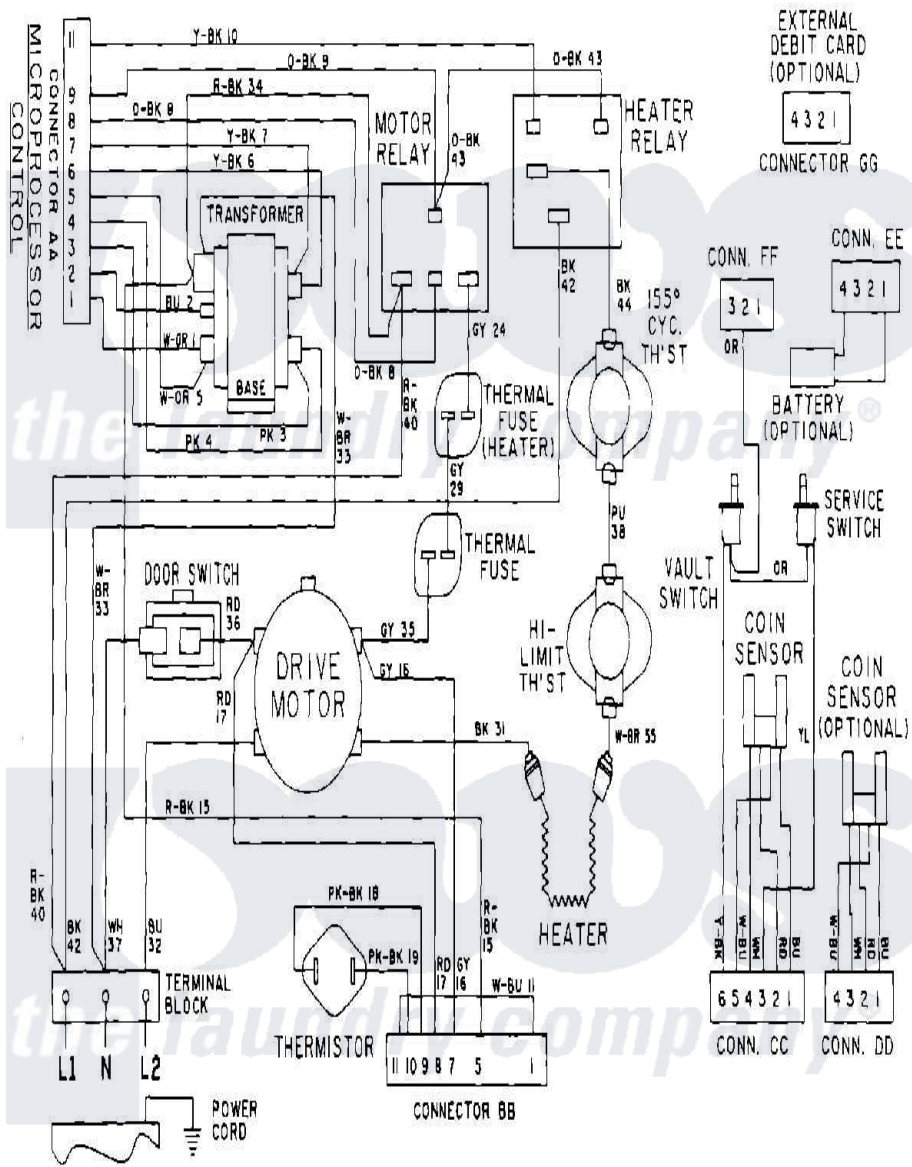

Maytag MDE12PDADW 06 - WIRING INFORMATION

Maytag Commercial Maytag MDE12PDADW Dryer Parts Parts Diagram 06 - WIRING INFORMATION
 Click on the part number to view part

Item	Original Part Number	Replaced By	Status	Part Description
001	NLA		Not Available	WIRING INFORMATION