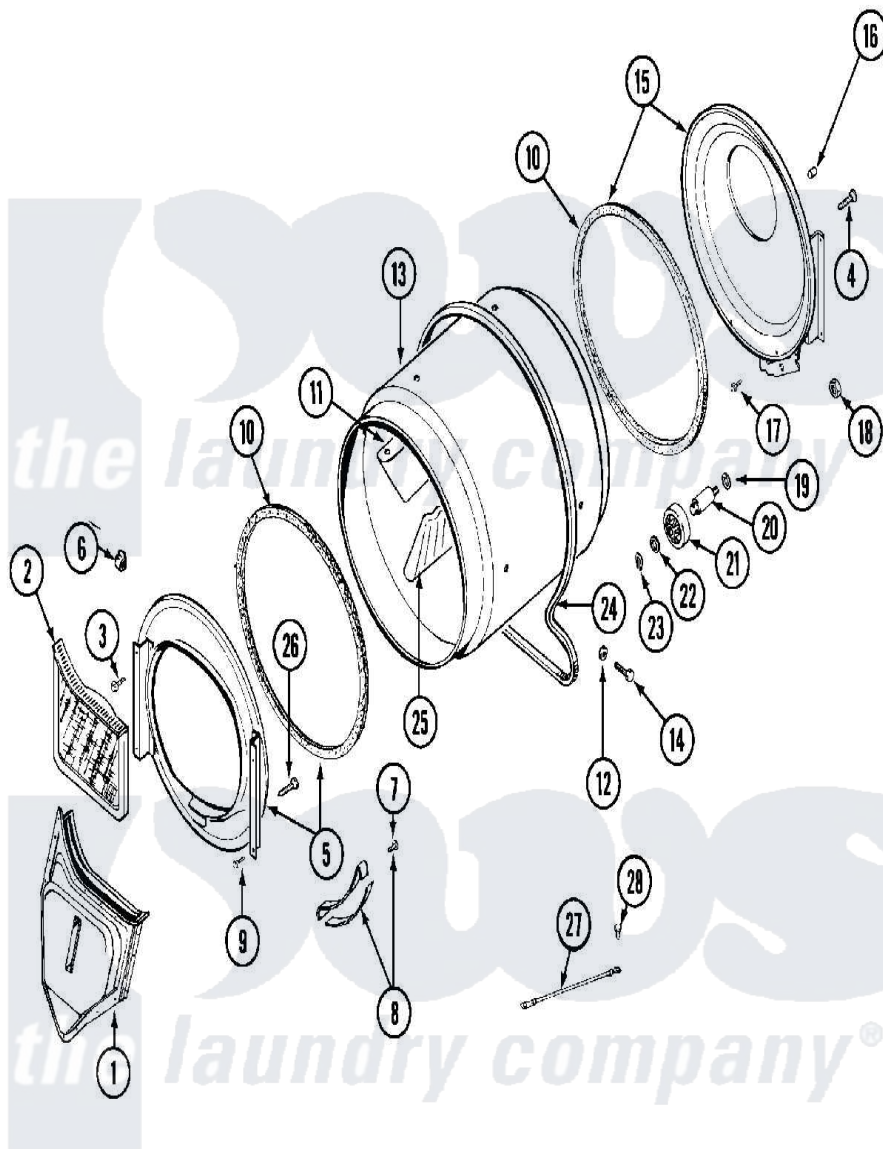

Maytag MDE12PDAEW 04 - TUMBLER

Maytag [Commercial Maytag MDE12PDAEW Dryer Parts](#) Parts Diagram 04 - TUMBLER
 Click on the part number to view part

| Item | Original Part Number | Replaced By | Status | Part Description |
|------|--------------------------|--------------------------|---------------|--------------------------------|
| 001 | 33001016 | | | Outlet Duct Assembly |
| 002 | 33001170 | 33002970 | | Lint Filte |
| 003 | NLA | | Not Available | SCREW, TUMBLER SUPPORT |
| 004 | Y313561 | | | Screw---NA |
| 005 | 33001179 | | | Front, Tumbler |
| 006 | Y310376 | | | Clip, Door Switch Harness |
| 007 | 210720 | | | Rivet, Bearing To Tumbler Frnt |
| 008 | 306508 | | | Tumbler Bearing Kit ---W |
| 009 | Y310632 | 1163839 | | Screw |
| 010 | 314820 | | | Seal, Tumbler |
| 011 | 33001012 | | | Baffle |
| 012 | 314158 | | | Washer, Baffle To Tumbler |
| 013 | 33001108 | | Not Available | DRYER TUMBLER, W/O BAFFLES |
| 014 | Y310759 | | | Screw, Tumbler Baffles |
| 015 | 33001178 | | | Back, Tumbler |

| | | | |
|-----|--------------------------|---------------------------|-----------------------------------|
| 016 | NLA | Not Available | COVER, THREAD |
| 017 | Y310632 | 1163839 | Screw |
| 018 | 312538 | 33001443 | Nut, Hex |
| 019 | Y313347 | 312535 | Washer, Vault Mounting Brk. |
| 020 | Y312948 | 6-3129480 | Shaft- Tumbler |
| 021 | Y303373 | 12001541 | Drum Roller/Washer Assembly--W |
| 022 | 312535 | | Washer, Vault Mounting Brk. |
| 023 | 410233 | 9703438 | Ring-Retr |
| 024 | Y312959 | | Poly "V" Belt For Tumbler |
| 025 | 33001004 | | Baffle, Tall |
| 026 | Y314110 | 33002917 | Screw, No.10-16 |
| 027 | 901220 | | Ground Wire |
| 028 | 910343 | 488234 | Screw 8-32 X 1/4 |