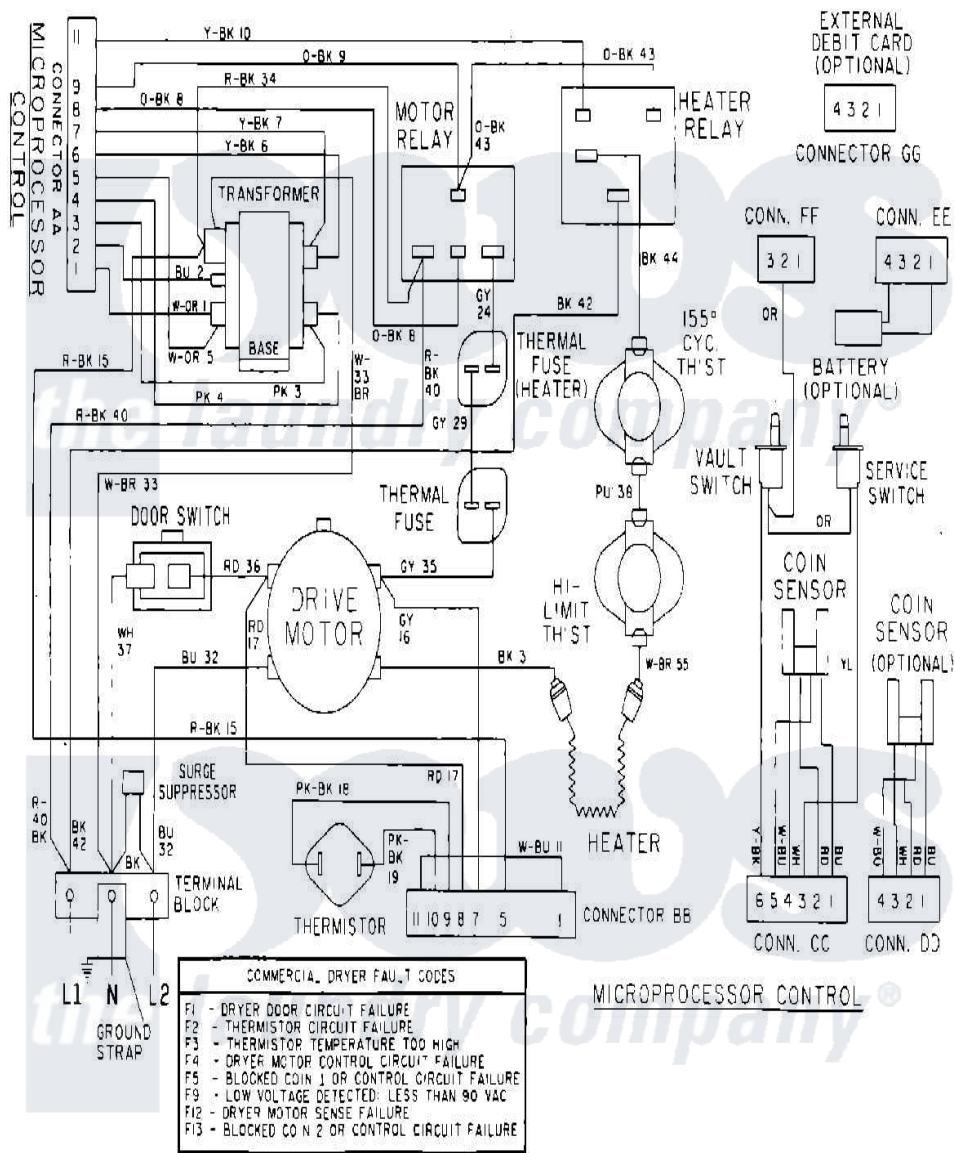

Maytag MDE12PDAEW 09 - WIRING INFORMATION

Maytag [Commercial Maytag MDE12PDAEW Dryer Parts](#) Parts Diagram 09 - WIRING INFORMATION
 Click on the part number to view part

Item	Original Part Number	Replaced By	Status	Part Description
001	NLA		Not Available	WIRING INFORMATION