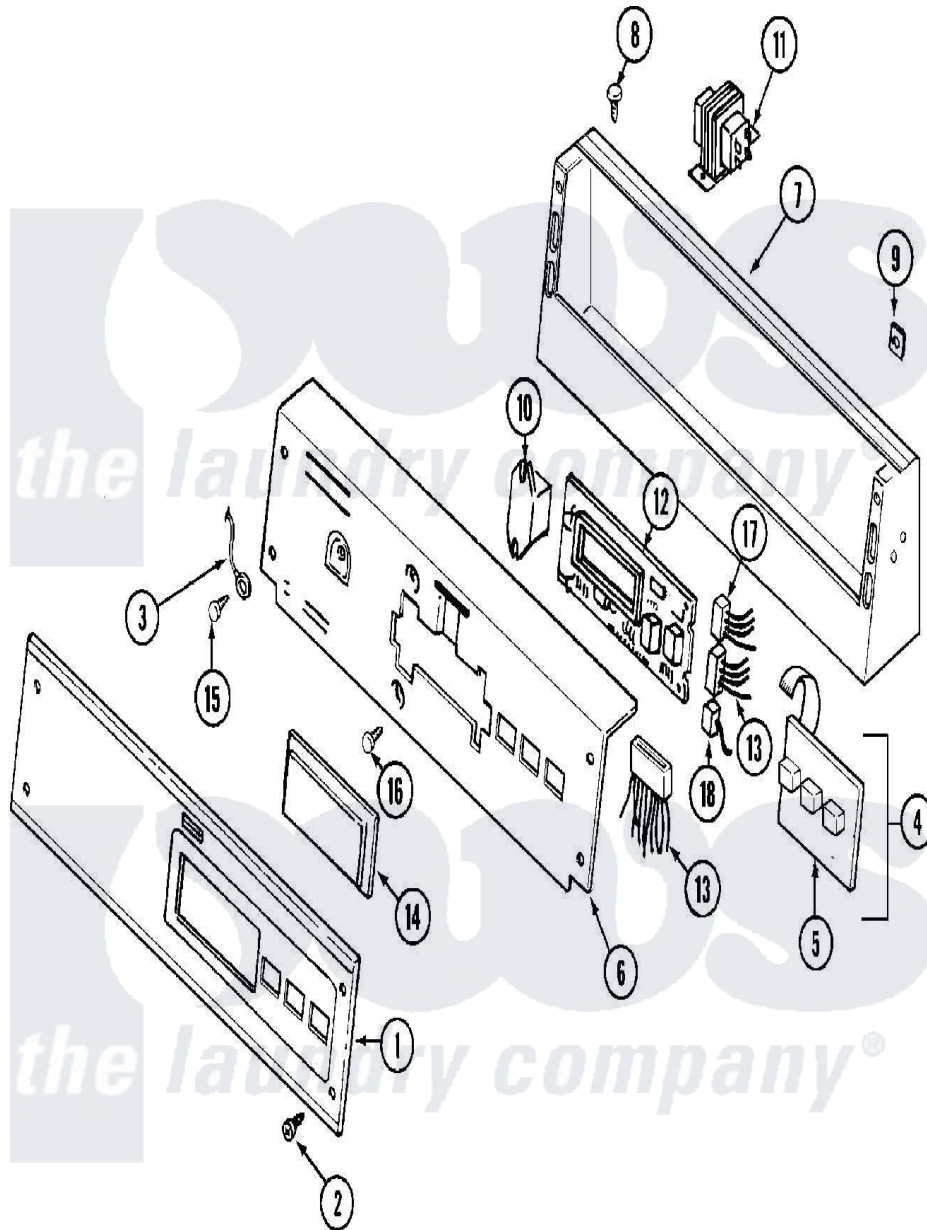

Maytag MDE12PDBCL 01 - CONTROL PANEL

Maytag [Commercial Maytag MDE12PDBCL Dryer Parts](#) Parts Diagram 01 - CONTROL PANEL
 Click on the part number to view part

Item	Original Part Number	Replaced By	Status	Part Description
001	33001737			Panel, Control
002	215506			Screw, Control Panel Overlay
003	22001959			Wire, Ground
004	215527	W10140652		Screw, 6-20 X 1/2
"	306694			Backup Plate With Switch
005	215517	W10131113		Push Button
006	33001736		Not Available	PLATE, BACK-UP (WHT)
"	NLA		Not Available	(ALM)
007	NLA		Not Available	CONSOLE (WHT)
008	212276	W10116760		Screw
009	215003			Fastener, Panel And Bracket
010	206824	W10133335		Relay, Motor
"	Y313559			Screw
011	211294	90767		Screw, 8A X 3/8 HeX Washer Head Tapping
"	22001960			Transformer
012	33001204			Stand-Off, Ccontrol Board

"	33001738	W10130081	Control Board
"	912077		Locknut, Reader Harness
013	314531		Connector, Edgeboard
"	33001739		Wire Harness, Main
014	22001962	W10131114	Cover, Display
015	211252		Screw, Ground Wire
016	215526		Screw, Circuit Board
017	22001965		Optic Switch Assembly
"	NLA	Not Available	CONNECTOR, EDGEBOARD- --NA
018	22001361		Connector, Edgeboard
"	22001966		Harness, Sensor Switch