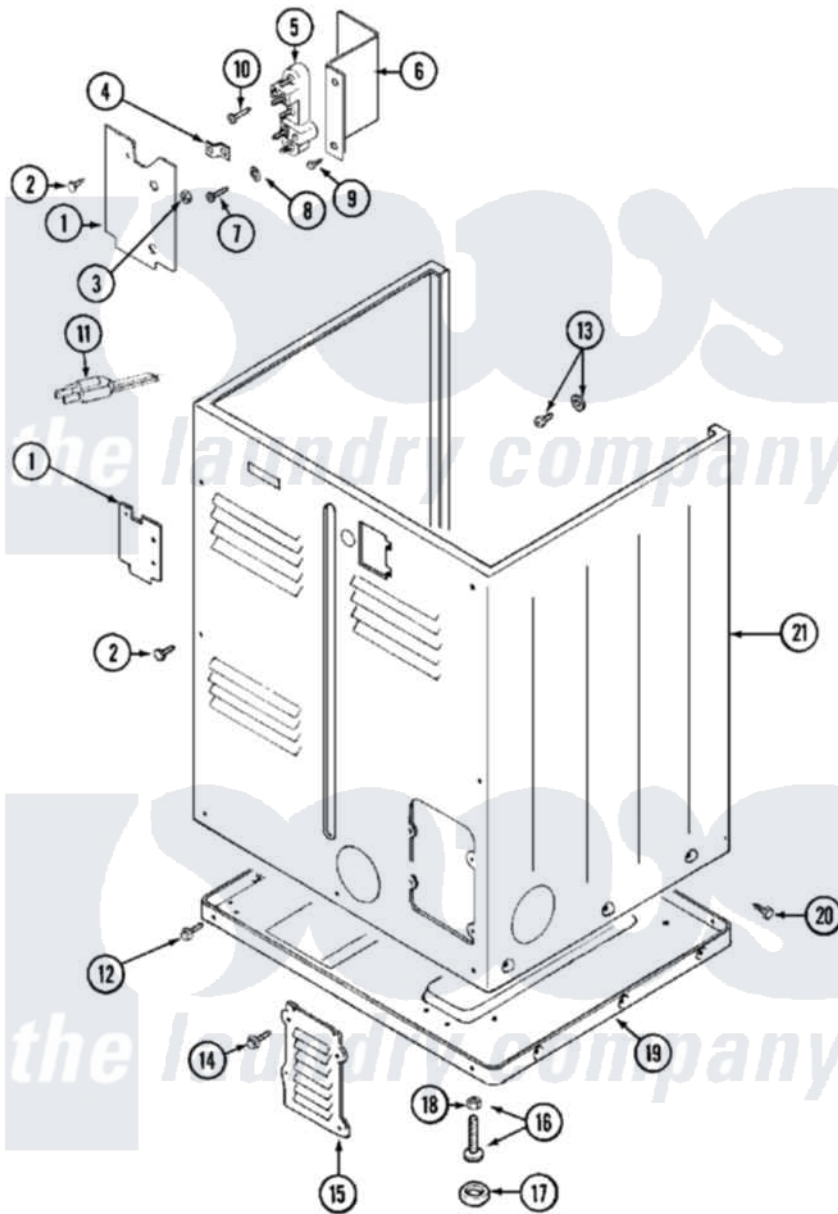

Maytag MDE12PDBCL 05 - CABINET-REAR

Maytag [Commercial Maytag MDE12PDBCL Dryer Parts](#) Parts Diagram 05 - CABINET-REAR
 Click on the part number to view part

Item	Original Part Number	Replaced By	Status	Part Description
001	Y312905		Not Available	COVER, TERMINAL
002	Y313561			Screw---NA
003	311484	112432		Nut
004	Y312184			Strap, Grounding
005	33001244			Block, Terminal
006	Y312904			Bracket, Terminal Block
007	Y312209	W10001200		Screw
008	Y311270			Washer, Terminal Block
009	Y310632	1163839		Screw
010	NLA		Not Available	SCREW, GROUND STRAP
011	305168	33002916		Power Cord, Canadian 240V
"	33001425			Locknut, Eared For Canadian
012	Y313561			Screw---NA
"	Y310632	1163839		Screw
013	NLA		Not Available	SCREW & WASHER ASSEMBLY
014	216423	3370225		Screw

015	Y312951		Not Available	ACCESS COVER, BACK
016	Y305086			Adjustable Leg And Nut
017	Y314137			Foot, Rubber
018	Y052740	62739		Nut, Lock
019	Y303361		Not Available	BASE ASSY. (UPPER & LOWER)
020	213007			Xfor Cabinet See Cabinet, Back
021	NLA		Not Available	CABINET (WHT)