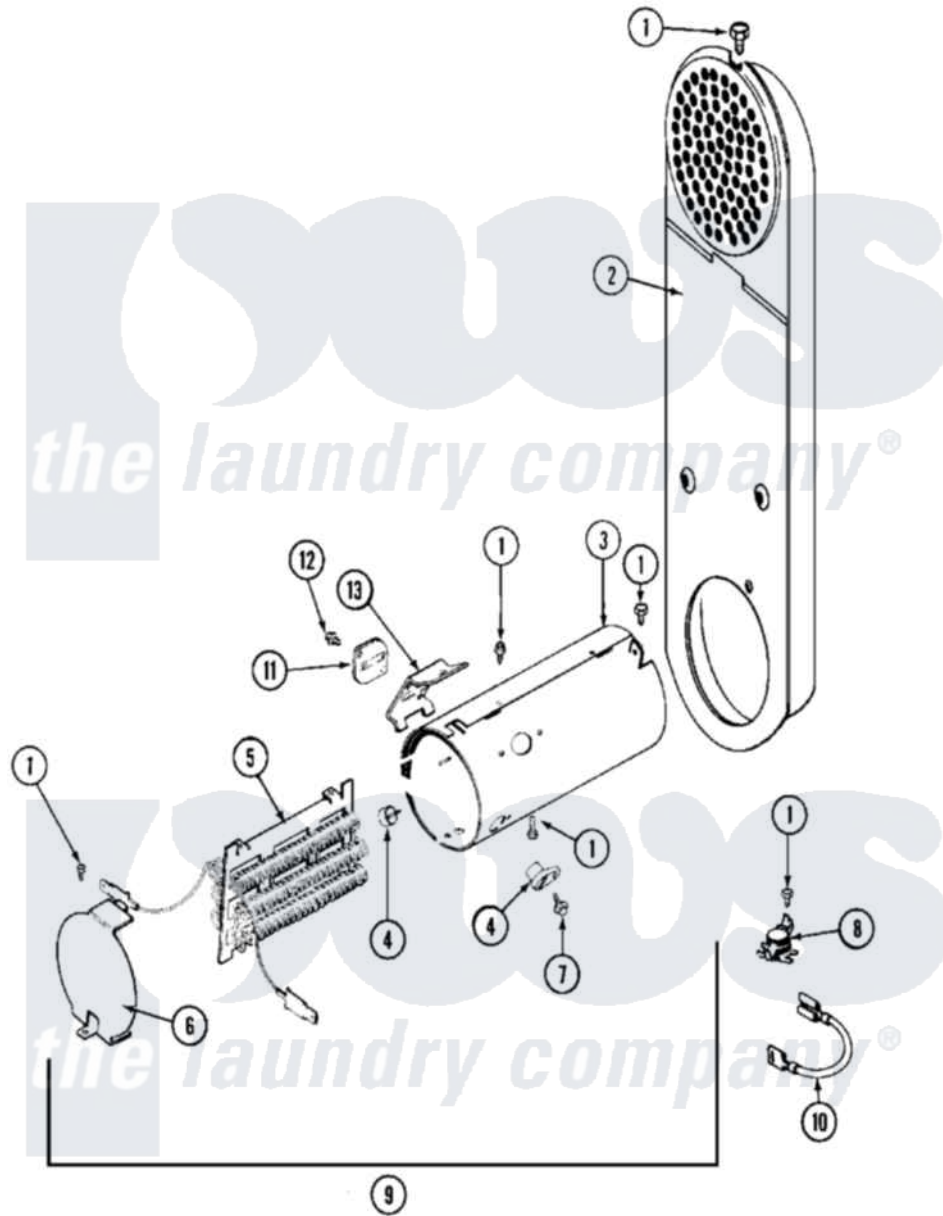

Maytag MDE12PDBCL 07 - HEATER

Maytag [Commercial Maytag MDE12PDBCL Dryer Parts](#) Parts Diagram 07 - HEATER
 Click on the part number to view part

Item	Original Part Number	Replaced By	Status	Part Description
001	211294	90767		Screw, 8A X 3/8 HeX Washer Head Tapping
002	308503		Not Available	INLET DUCT ASSEMBLY
003	314995			Enclosure, Heater
004	314998			Insulator, Terminal
005	308614			Heater Sub-Assembly
"	Y308612			Heater Sub-Assembly
"	Y308613	W10116747		Heater
006	314999			Shield, Radiant
007	NLA		Not Available	SCREW, TERMINAL INSULATOR
008	303396			Thermostat, Hi-Limit
009	307178			Heater Assembly
"	307179			Heater Assembly
"	307181			Heater Assembly Complete
010	Y307173			Wire, Jumper
011	307473			Fuse, Thermal

012

NLA

Not Available

SCREW

013

[315346](#)

Bracket, Thermal Fuse

014