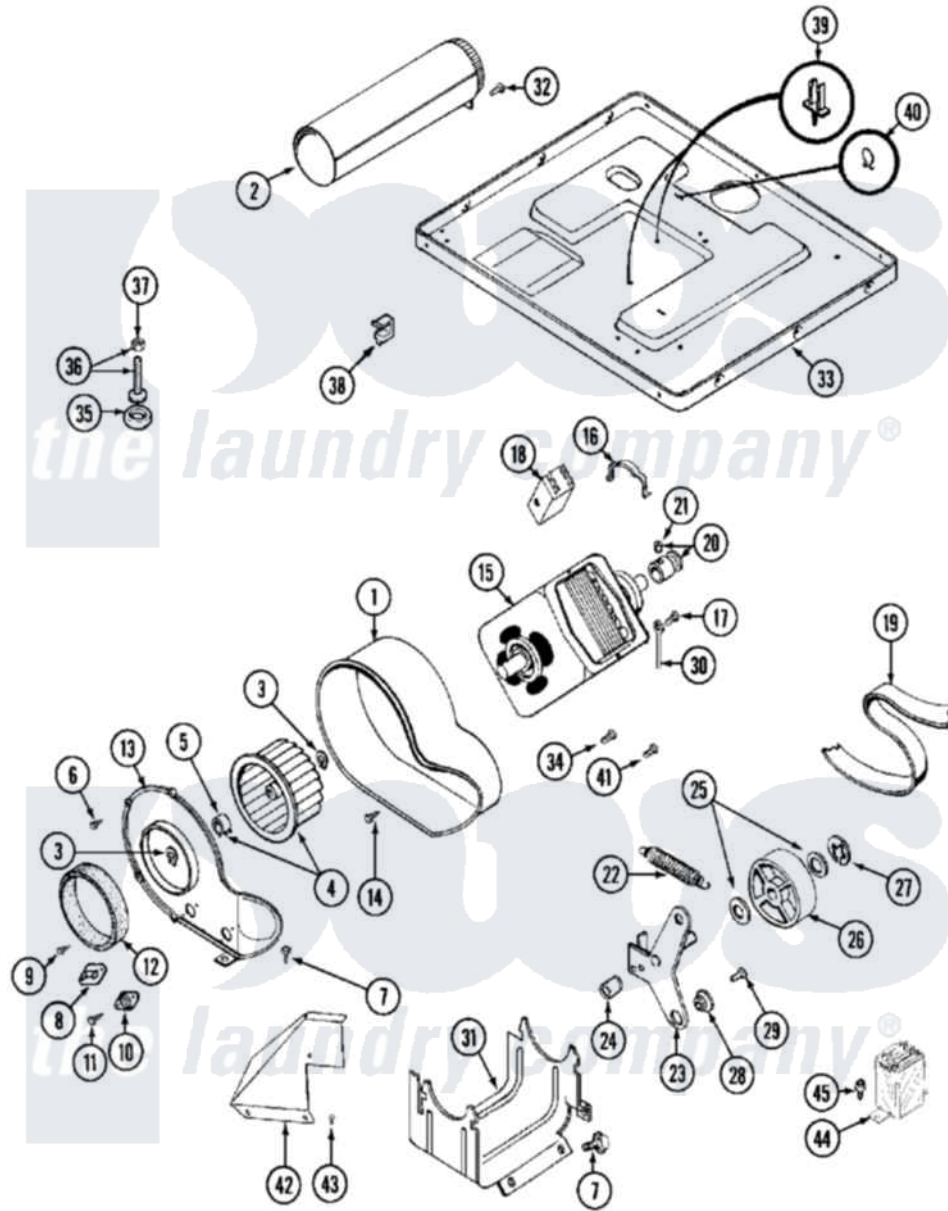

Maytag MDE12PDBCL 08 - MOTOR DRIVE

Maytag [Commercial Maytag MDE12PDBCL Dryer Parts](#) Parts Diagram 08 - MOTOR DRIVE
 Click on the part number to view part

Item	Original Part Number	Replaced By	Status	Part Description
001	Y312893			Housing, Blower
002	Y303442			EXHAUST DUCT ASSEMBLY
003	410233	9703438		Ring-Retrn
004	Y303836			Blower Wheel Assembly And Clamp
005	312967			Clamp, Blower Housing
006	Y312961	W10116751		Screw
007	Y313561			Screw----NA
008	303392			Thermostat, Cycling
"	Y303391	33303391		Thermostat, Cycling
009	211294	90767		Screw, 8A X 3/8 HeX Washer Head Tapping
010	306604			Cut-Off, Thermal Part Not Used
011	NLA		Not Available	SCREW, THERMAL CUT-OFF
012	Y312901			Seal, Housing Cover
013	314778		Not Available	COVER, BLOWER HOUSING