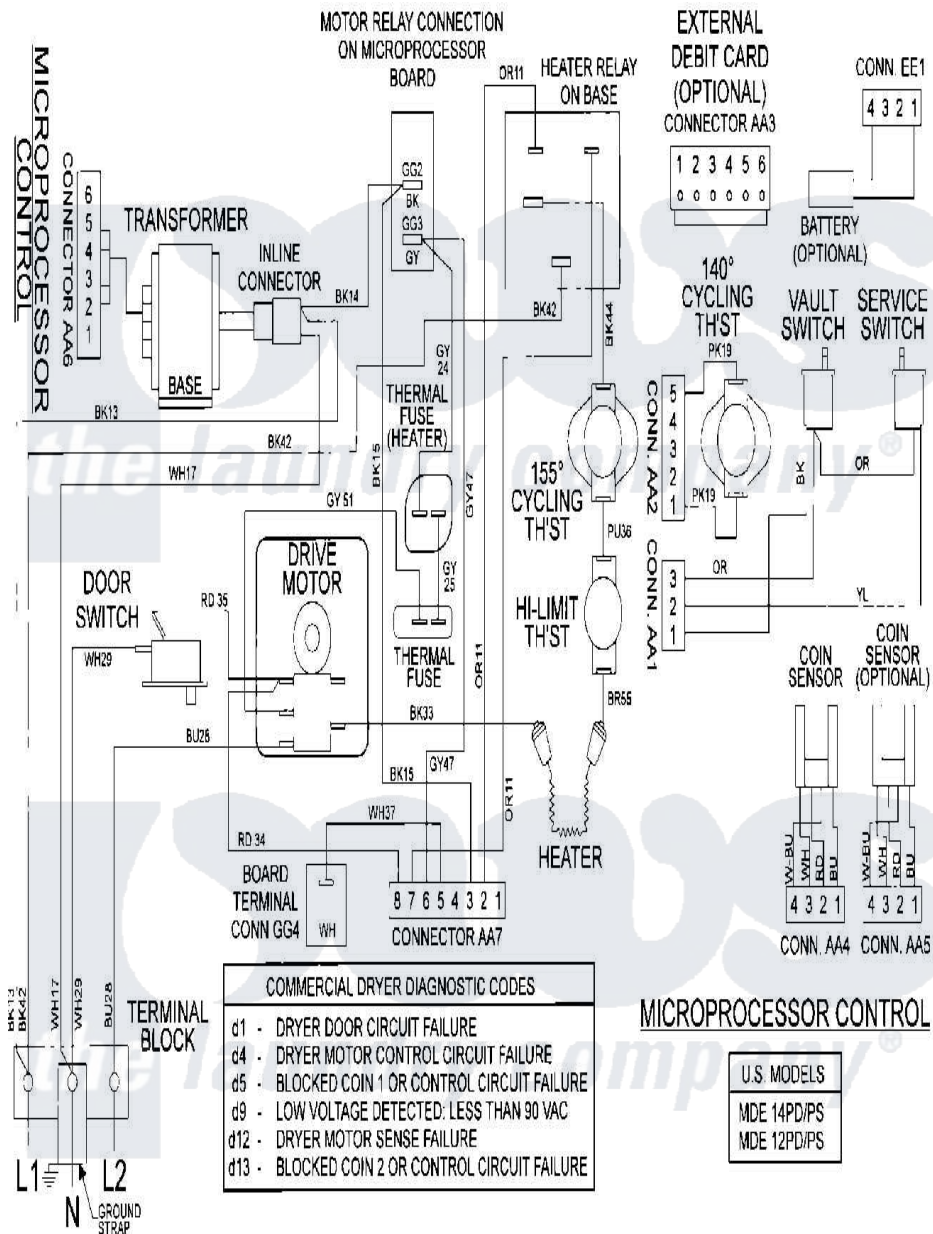

Maytag MDE12PDBCL 09 - WIRING INFORMATION

Maytag Commercial Maytag MDE12PDBCL Dryer Parts Parts Diagram 09 - WIRING INFORMATION
Click on the part number to view part

Item	Original Part Number	Replaced By	Status	Part Description
001	NLA		Not Available	WIRING INFORMATION