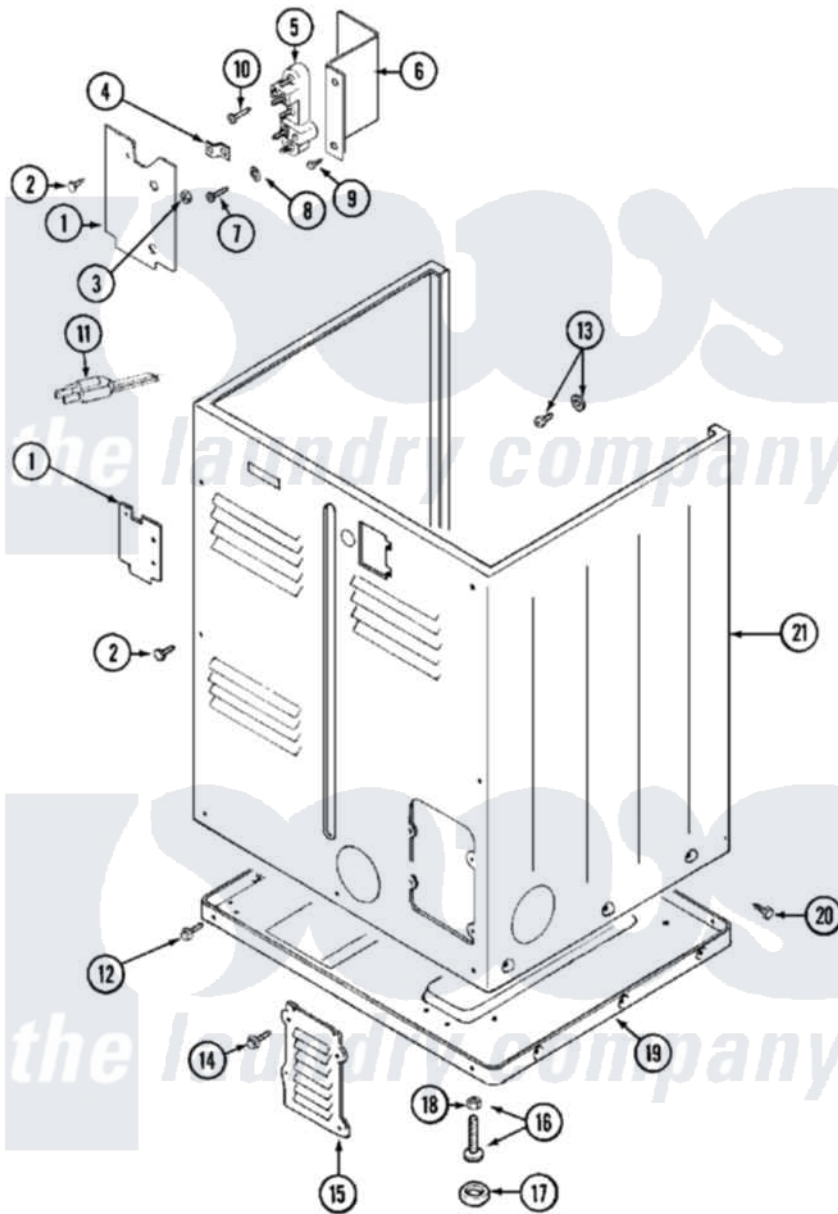

Maytag MDE12PDBCW 05 - CABINET-REAR

Maytag [Commercial Maytag MDE12PDBCW Dryer Parts](#) Parts Diagram 05 - CABINET-REAR
 Click on the part number to view part

Item	Original Part Number	Replaced By	Status	Part Description
001	Y312905		Not Available	COVER, TERMINAL
002	Y313561			Screw---NA
003	311484	112432		Nut
004	Y312184			Strap, Grounding
005	33001244			Block, Terminal
006	Y312904			Bracket, Terminal Block
007	Y312209	W10001200		Screw
008	Y311270			Washer, Terminal Block
009	Y310632	1163839		Screw
010	NLA		Not Available	SCREW, GROUND STRAP
011	305168	33002916		Power Cord, Canadian 240V
"	33001425			Locknut, Eared For Canadian
012	Y313561			Screw---NA
"	Y310632	1163839		Screw
013	NLA		Not Available	SCREW & WASHER ASSEMBLY
014	216423	3370225		Screw

015	Y312951	Not Available	ACCESS COVER, BACK
016	Y305086		Adjustable Leg And Nut
017	Y314137		Foot, Rubber
018	Y052740	62739	Nut, Lock
019	Y303361	Not Available	BASE ASSY. (UPPER & LOWER)
020	213007		Xfor Cabinet See Cabinet, Back
021	NLA	Not Available	CABINET (WHT)