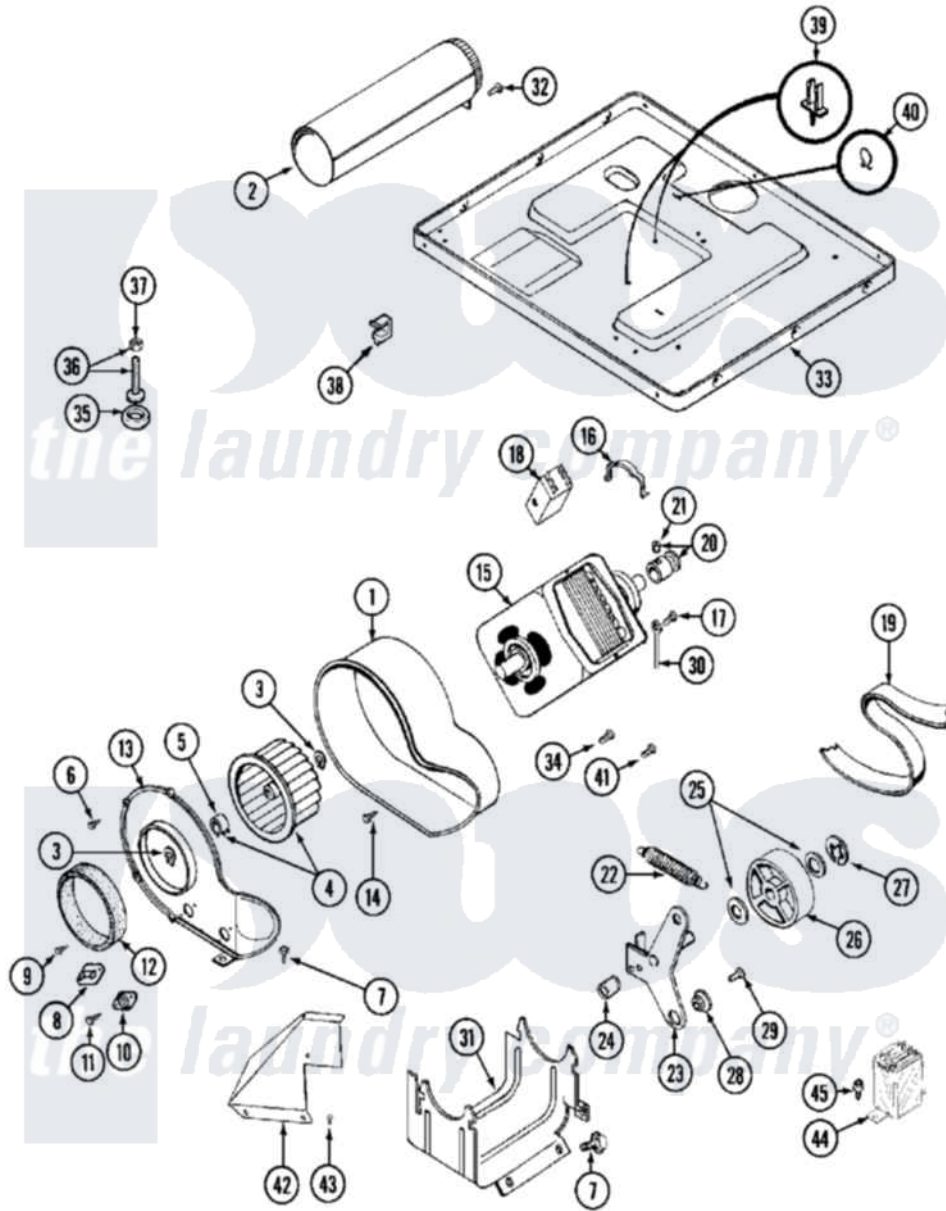

# Maytag MDE12PBCW 08 - MOTOR DRIVE

Maytag [Commercial Maytag MDE12PBCW Dryer Parts](#) Parts Diagram 08 - MOTOR DRIVE  
 Click on the part number to view part

Item	Original Part Number	Replaced By	Status	Part Description
001	<a href="#">Y312893</a>			Housing, Blower
002	<a href="#">Y303442</a>			EXHAUST DUCT ASSEMBLY
003	410233	<a href="#">9703438</a>		Ring-Retrn
004	<a href="#">Y303836</a>			Blower Wheel Assembly And Clamp
005	<a href="#">312967</a>			Clamp, Blower Housing
006	Y312961	<a href="#">W10116751</a>		Screw
007	<a href="#">Y313561</a>			Screw----NA
008	<a href="#">303392</a>			Thermostat, Cycling
"	Y303391	<a href="#">33303391</a>		Thermostat, Cycling
009	<a href="#">211294</a>	<a href="#">90767</a>		Screw, 8A X 3/8 HeX Washer Head Tapping
010	<a href="#">306604</a>			Cut-Off, Thermal Part Not Used
011	NLA		Not Available	SCREW, THERMAL CUT-OFF
012	<a href="#">Y312901</a>			Seal, Housing Cover
013	314778		Not Available	COVER, BLOWER HOUSING